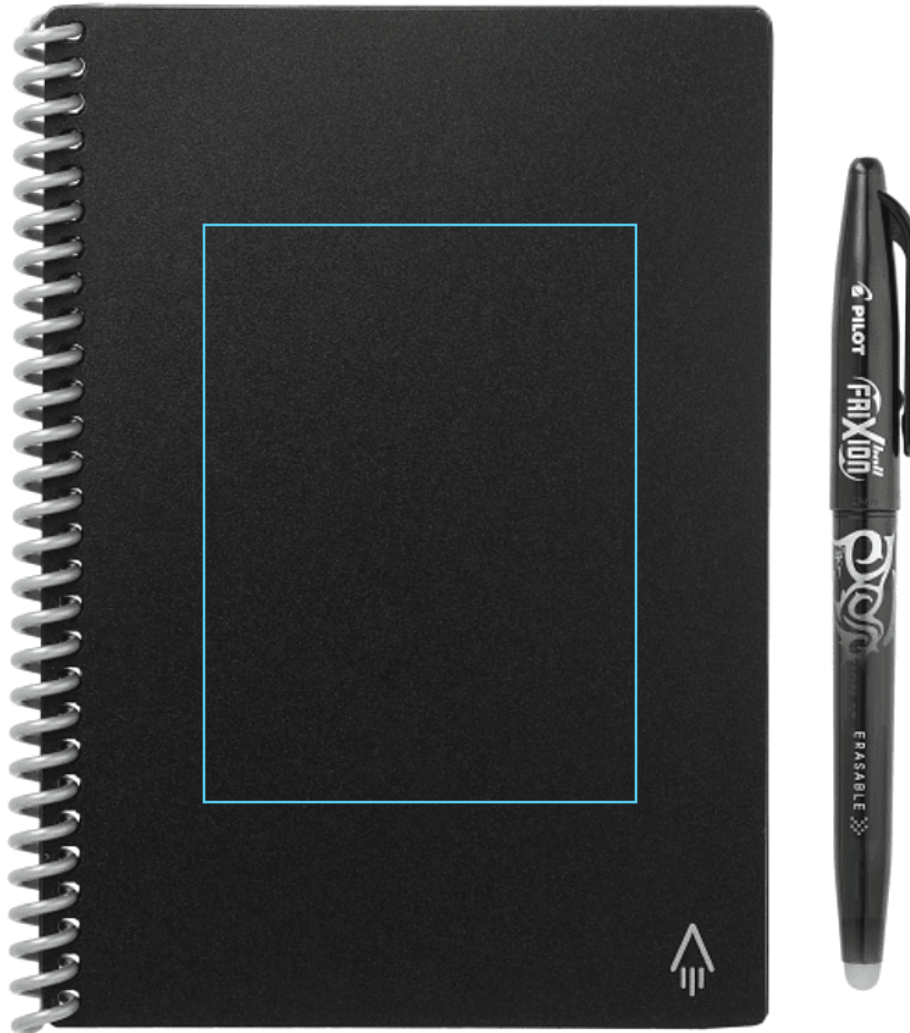

Rocketbook Core Director Notebook Bundle Set

Item Number: 0911-22

Decoration Method

Color Print SilkScreen

*Decoration Location

Spine Left, On Front- - Centered from holes along spine to right edge

Imprint Area

Height: 4 Inches

Width: 3 Inches

Reduced to 75%