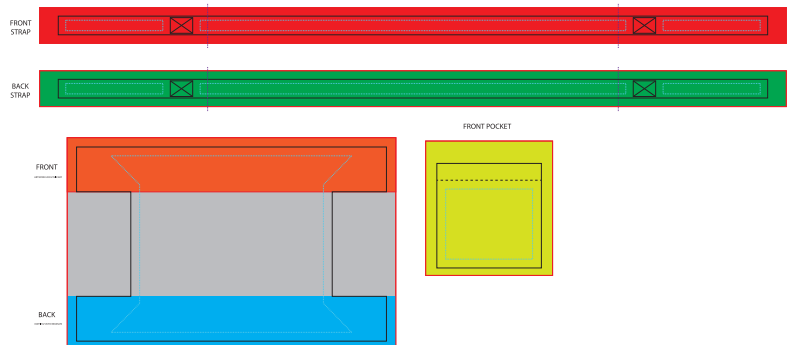

HEAVYWEIGHT CANVAS LARGE TOTE

Artwork Layout

NOTE: ART SHOWN AT 15%

Final Dimensions: 20"W x 12.75"H x 7.0"D

Black line marks product edge
Black Dotted Line marks Stitch Line

DESIGN INFORMATION

This is a CMYK printed product, PMS colors are for reference only.
Placed artwork is available on the RPET panels only. Canvas is only available in Natural Color
Placement tolerance is up to 1.0" on the handle artwork - Repeating artwork is recommended
Back of Handles is made of Cotton Canvas - This cannot be printed
For best results, all line thicknesses should be at least 0.5mm

Maximum File Upload Size should be under 75mb

HEAVYWEIGHT CANVAS LARGE TOTE

Artwork Layout

NOTE: ART SHOWN AT 15%

Blue dotted line marks artwork safe zone

All artwork must bleed to red line

Black line marks product edge

Black Dotted Line marks Stitch Line

Purple dotted line marks estimated top of bag

Artwork Placement Reference

Maximum File Upload Size should be under 75mb

HEAVYWEIGHT CANVAS LARGE TOTE HANGTAG

Artwork Layout

NOTE: ART SHOWN AT 100%
Final Dimensions: 1.75" W X 2.875" H

Blue dotted line marks artwork safe zone
All artwork must bleed to red line
Black line marks product edge

FRONT

BACK

PLACEMENT REFERENCE
HANG TAG LOOPED AROUND LEFT SIDE WEBBING - FRONT OF BAG