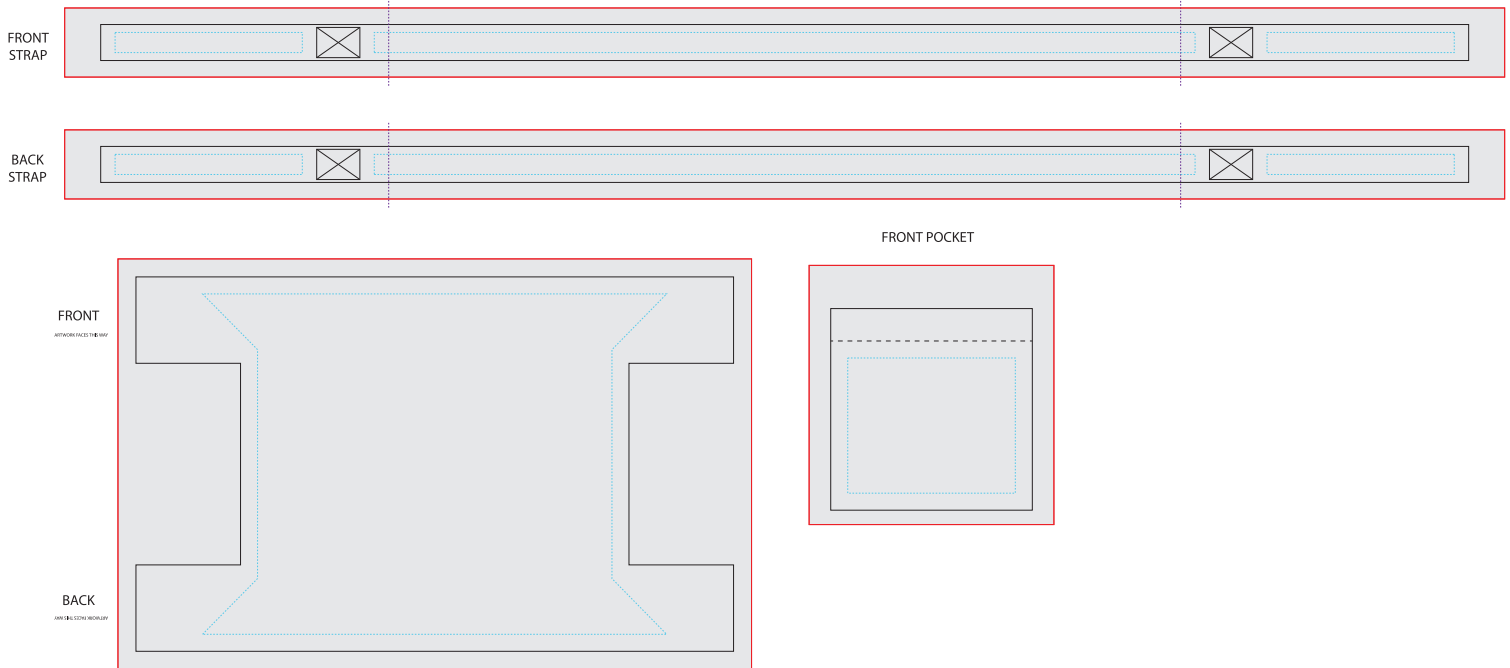

HEAVYWEIGHT CANVAS LARGE TOTE

Artwork Layout

NOTE: ART SHOWN AT 15%

Final Dimensions: 20"W x 12.75"H x 7.0"D

Black line marks product edge
Black Dotted Line marks Stitch Line

DESIGN INFORMATION

This is a CMYK printed product, PMS colors are for reference only.
Placed artwork is available on the RPET panels only. Canvas is only available in Natural Color
Placement tolerance is up to 1.0" on the handle artwork - Repeating artwork is recommended
Back of Handles is made of Cotton Canvas - This cannot be printed
For best results, all line thicknesses should be at least 0.5mm

Maximum File Upload Size should be under 75mb

HEAVYWEIGHT CANVAS LARGE TOTE

Artwork Layout

NOTE: ART SHOWN AT 15%

Blue dotted line marks artwork safe zone

All artwork must bleed to red line

Black line marks product edge

Black Dotted Line marks Stitch Line

Purple dotted line marks estimated top of bag

Artwork Placement Reference

Maximum File Upload Size should be under 75mb

HEAVYWEIGHT CANVAS LARGE TOTE HANGTAG

Artwork Layout

NOTE: ART SHOWN AT 100%
Final Dimensions: 1.75" W X 2.875" H

Blue dotted line marks artwork safe zone
All artwork must bleed to red line
Black line marks product edge

FRONT

BACK

PLACEMENT REFERENCE
HANG TAG LOOPED AROUND LEFT SIDE WEBBING - FRONT OF BAG