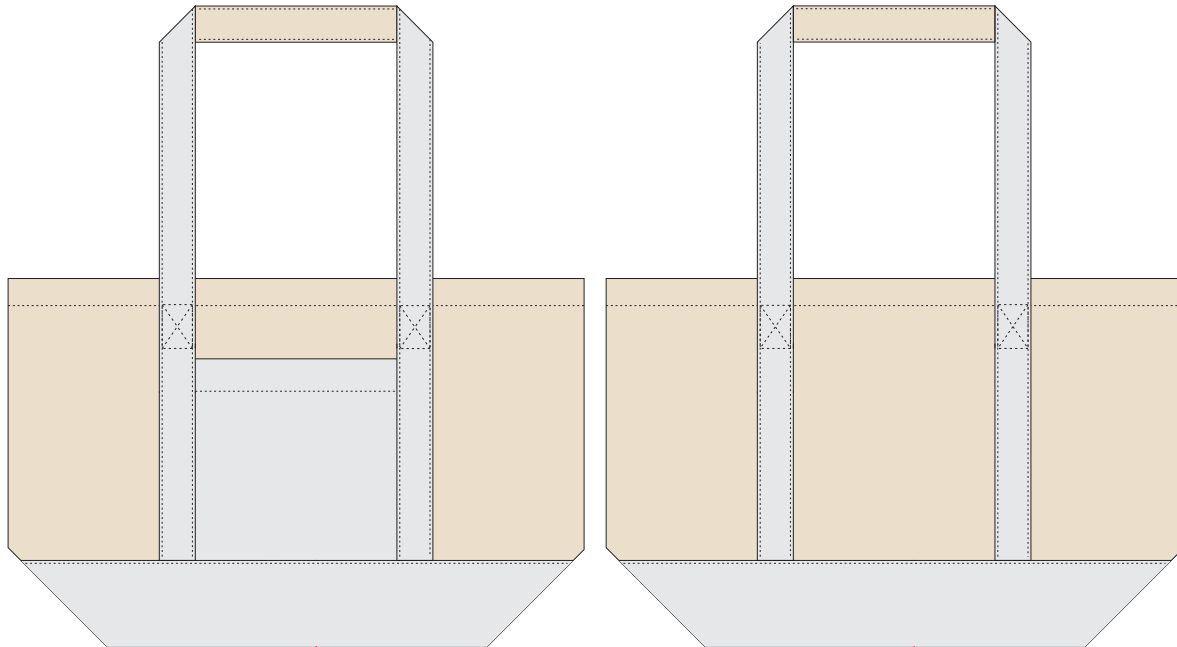

HEAVYWEIGHT CANVAS LARGE TOTE

Artwork Layout

NOTE: ART SHOWN AT 15%

Final Dimensions: 20"W x 12.75"H x 7.0"D

Black line marks product edge
Black Dotted Line marks Stitch Line

DESIGN INFORMATION

This is a CMYK printed product, PMS colors are for reference only.
Placed artwork is available on the RPET panels only. Canvas is only available in Natural Color
Placement tolerance is up to 1.0" on the handle artwork - Repeating artwork is recommended
Back of Handles is made of Cotton Canvas - This cannot be printed
For best results, all line thicknesses should be at least 0.5mm

Maximum File Upload Size should be under 75mb

HEAVYWEIGHT CANVAS LARGE TOTE

Artwork Layout

NOTE: ART SHOWN AT 15%

Blue dotted line marks artwork safe zone

All artwork must bleed to red line

Black line marks product edge

Black Dotted Line marks Stitch Line

Purple dotted line marks estimated top of bag

Artwork Placement Reference

Maximum File Upload Size should be under 75mb

HEAVYWEIGHT CANVAS LARGE TOTE HANGTAG

Artwork Layout

NOTE: ART SHOWN AT 100%
Final Dimensions: 1.75" W X 2.875" H

Blue dotted line marks artwork safe zone
All artwork must bleed to red line
Black line marks product edge

FRONT

BACK

PLACEMENT REFERENCE
HANG TAG LOOPED AROUND LEFT SIDE WEBBING - FRONT OF BAG