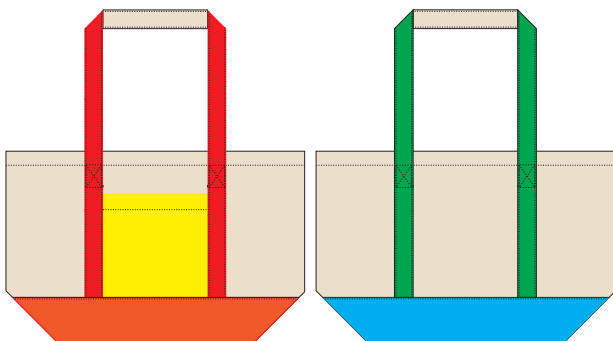

HEAVYWEIGHT CANVAS LARGE TOTE

Artwork Layout

NOTE: ART SHOWN AT 15%

Final Dimensions: 20"W x 12.75"H x 7.0"D

Black line marks product edge
Black Dotted Line marks Stitch Line

DESIGN INFORMATION

This is a CMYK printed product, PMS colors are for reference only.
Placed artwork is available on the RPET panels only. Canvas is only available in Natural Color
Placement tolerance is up to 1.0" on the handle artwork - Repeating artwork is recommended
Back of Handles is made of Cotton Canvas - This cannot be printed
For best results, all line thicknesses should be at least 0.5mm

Maximum File Upload Size should be under 75mb

HEAVYWEIGHT CANVAS LARGE TOTE

Artwork Layout

NOTE: ART SHOWN AT 15%

Blue dotted line marks artwork safe zone

All artwork must bleed to red line

Black line marks product edge

Black Dotted Line marks Stitch Line

Purple dotted line marks estimated top of bag

Artwork Placement Reference

Maximum File Upload Size should be under 75mb

HEAVYWEIGHT CANVAS LARGE TOTE HANGTAG

Artwork Layout

NOTE: ART SHOWN AT 100%
Final Dimensions: 1.75" W X 2.875" H

Blue dotted line marks artwork safe zone
All artwork must bleed to red line
Black line marks product edge

FRONT

BACK

PLACEMENT REFERENCE
HANG TAG LOOPED AROUND LEFT SIDE WEBBING - FRONT OF BAG