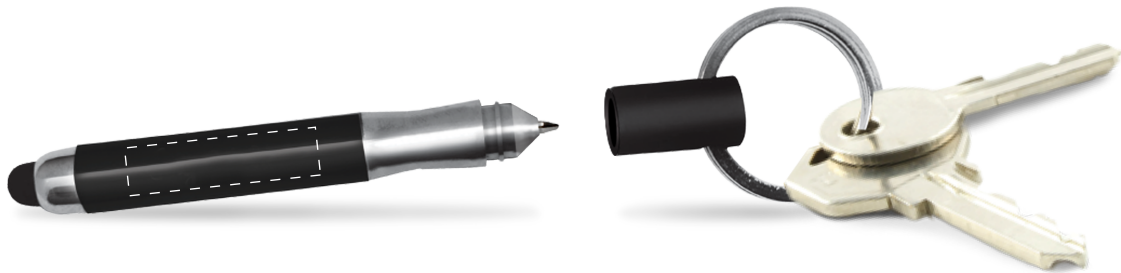

1446- STYLUS PEN KEY TAG

Imprint Method: Pad Print

Imprint Area: 1.00" L x 0.25" H/Barrel

----- **MAXIMUM IMPRINT AREA-** Keep any important information inside this box or it will be cut off.

IMPRINT OUTLINE