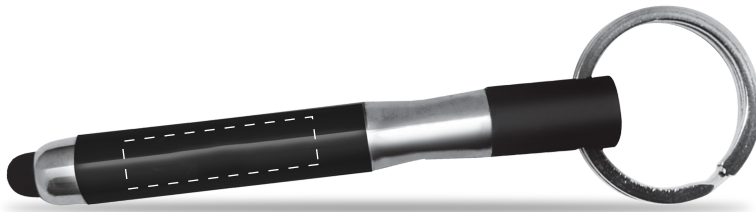

1446- STYLUS PEN KEY TAG

Imprint Method: Pad Print

Imprint Area: 1.00" L x 0.25" H/Barrel

----- **MAXIMUM IMPRINT AREA-** Keep any important information inside this box or it will be cut off.

IMPRINT OUTLINE