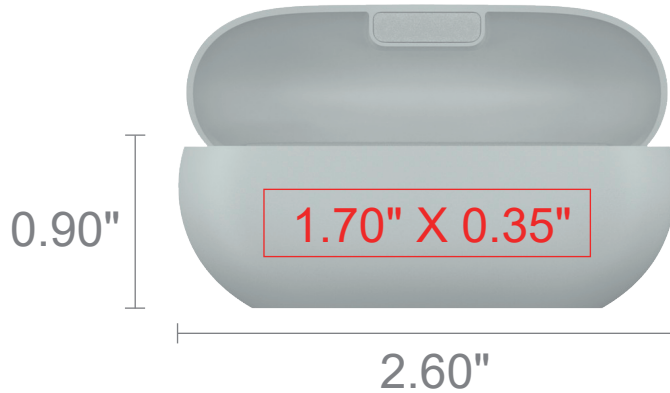

JOB#:

Date:

■ Product: PMS Storm-grey C

Imprint method: UV Full Color

*colors are close to, not exact match

Please respond to this proof as soon as possible. If we do not receive a reply after 72 hours, your order will be put in "pending" status. Failure to respond after that point will result in your order being cancelled with charges.