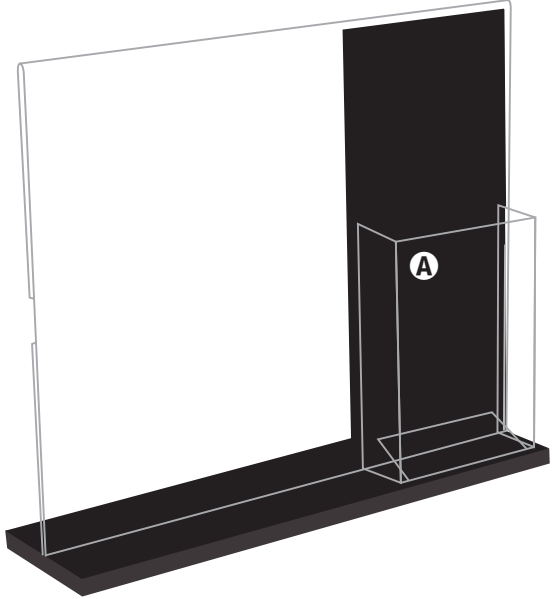

# ARTWORK IMPRINT TEMPLATE

## Acrylic Countertop Sign Holder with Brochure Pocket

Product #: F00635

PLEASE NOTE:  
The measurements displayed on this template are approximate. The actual display may slightly vary. We recommend ordering a sample unit to work with if your imprint has very specific positioning.