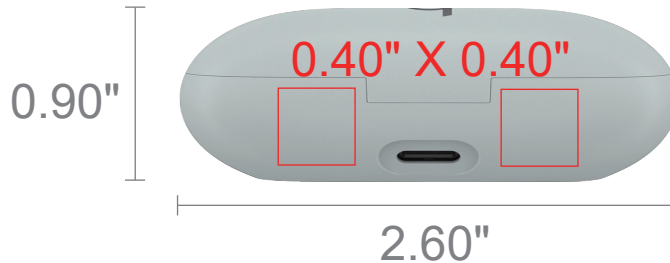

JOB#:

Date:

■ Product: PMS Storm-grey C

Imprint method: UV Full Color

*colors are close to, not exact match

Please respond to this proof as soon as possible. If we do not receive a reply after 72 hours, your order will be put in "pending" status. Failure to respond after that point will result in your order being cancelled with charges.