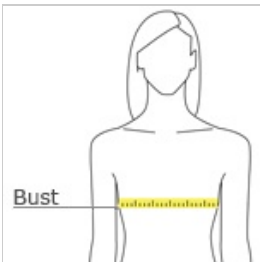

- 3.8-ounce, 100% polyester interlock with PosiCharge technology
- Removable tag for comfort and relabeling
- Set-in sleeves

Given the extreme heat required for sublimation, please consult with your decorator. It is highly recommended to sample test product by color before production.

HOW TO MEASURE

BUST

Measure under the arm and around the fullest part of the bust with arms down, keeping tape horizontal.

SIZE CHART

	XS	S	M	L	XL	XXL	3XL	4XL
Size	2	4/6	8/10	12/14	16/18	20/22	24/26	28/30
Bust	32-34	35-36	37-38	39-41	42-44	45-47	48-51	52-55