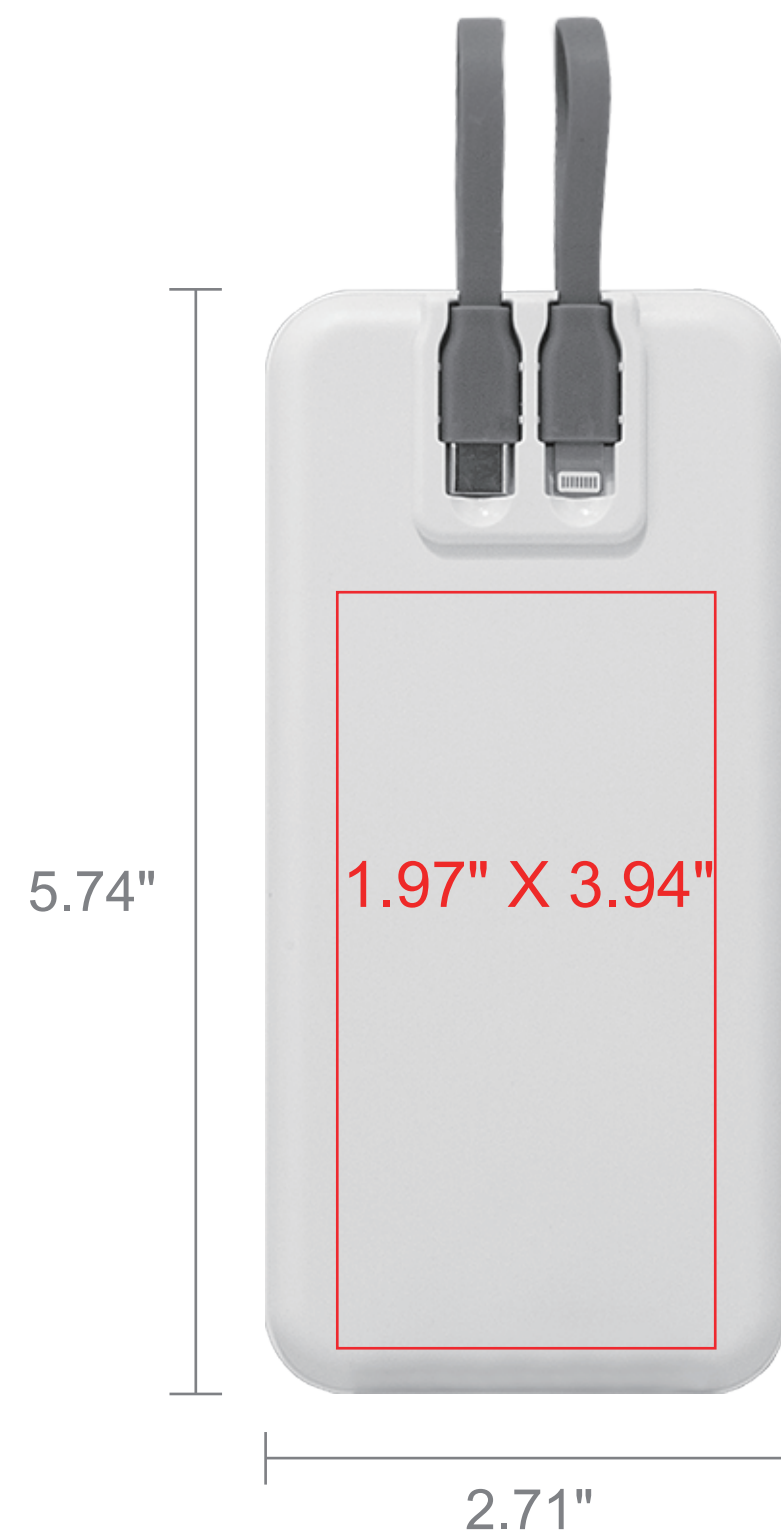

JOB#:

Date:

■ Product: PMS White C

Imprint method: Laser/Silk Screen

*colors are close to, not exact match

Please respond to this proof as soon as possible. If we do not receive a reply after 72 hours, your order will be put in "pending" status. Failure to respond after that point will result in your order being cancelled with charges.