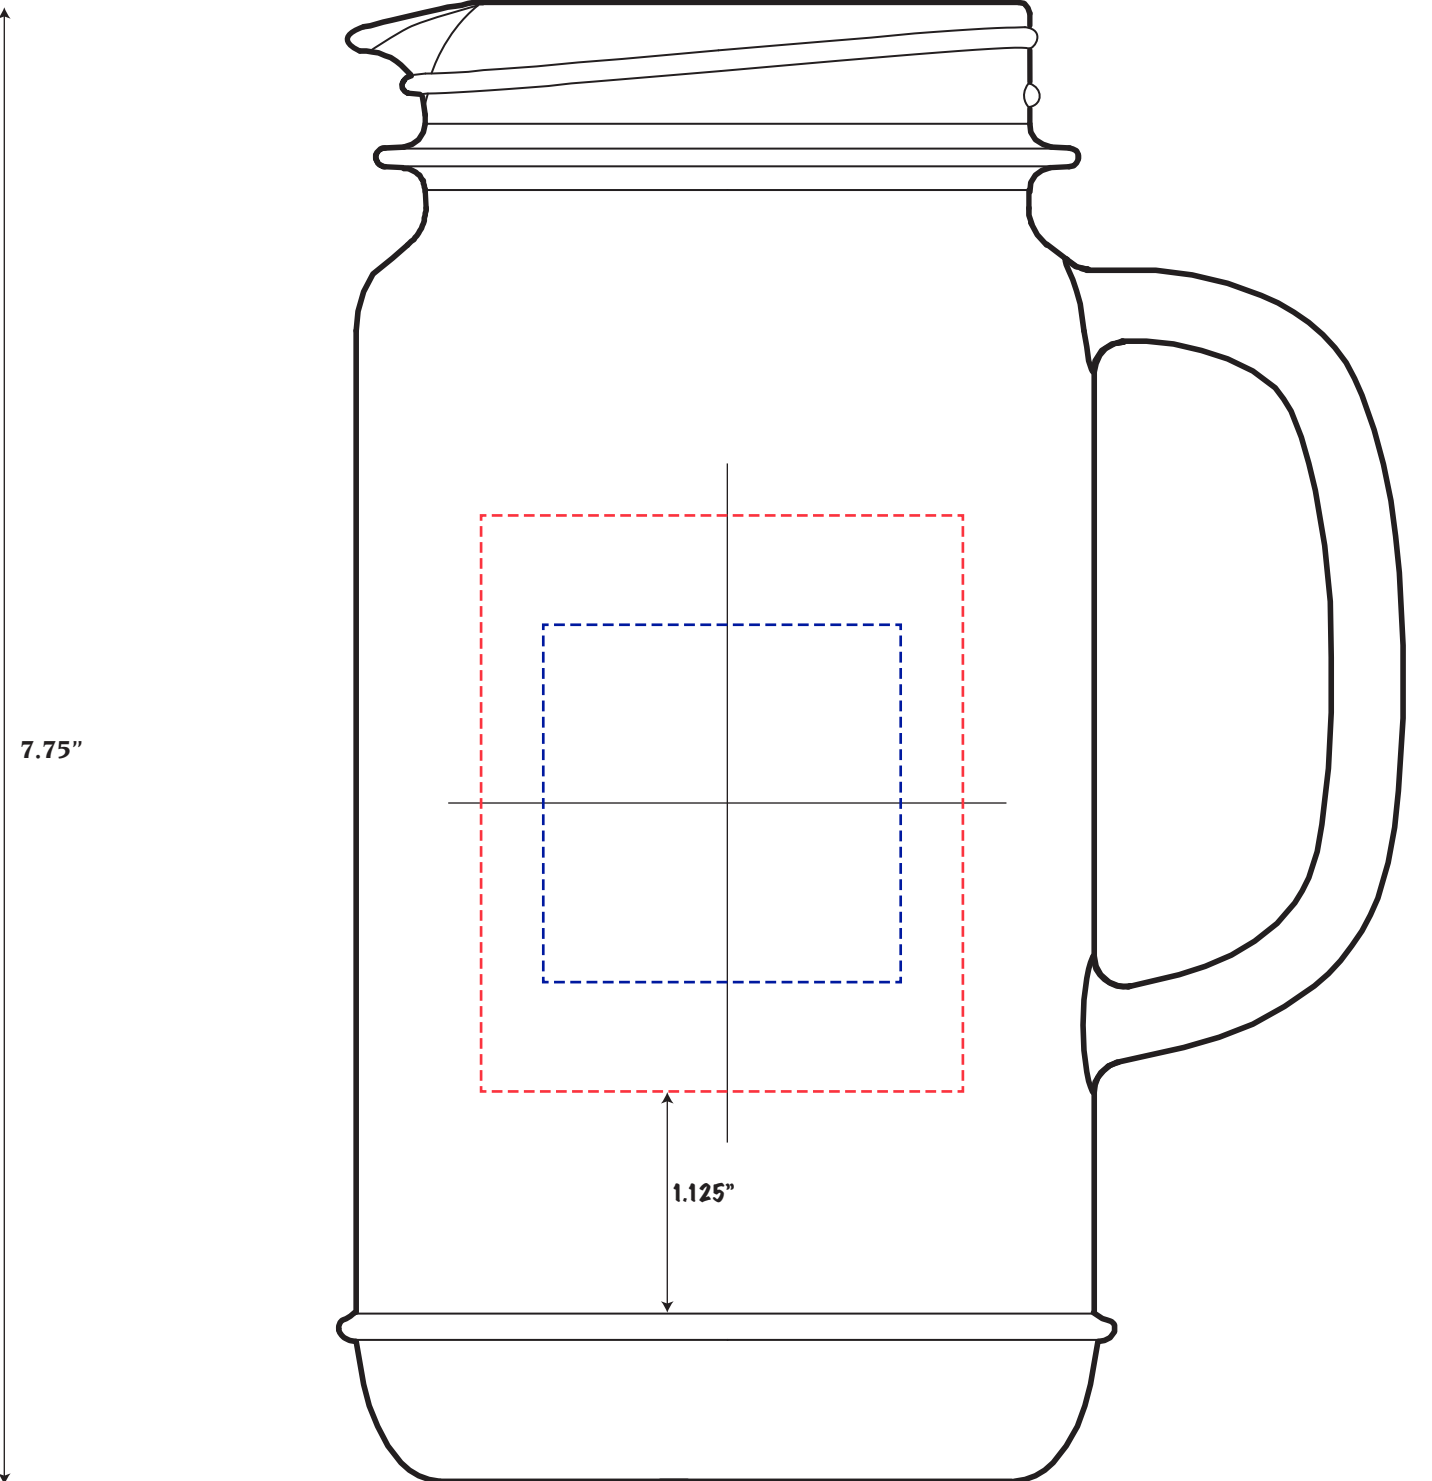

32oz Mason Jar Pitcher  
PMJ32

Spot Color Imprint: 2.5"w x 3"h  
Full Color Imprint: 1.875"w x 1.875"h

Side 2

Side 1