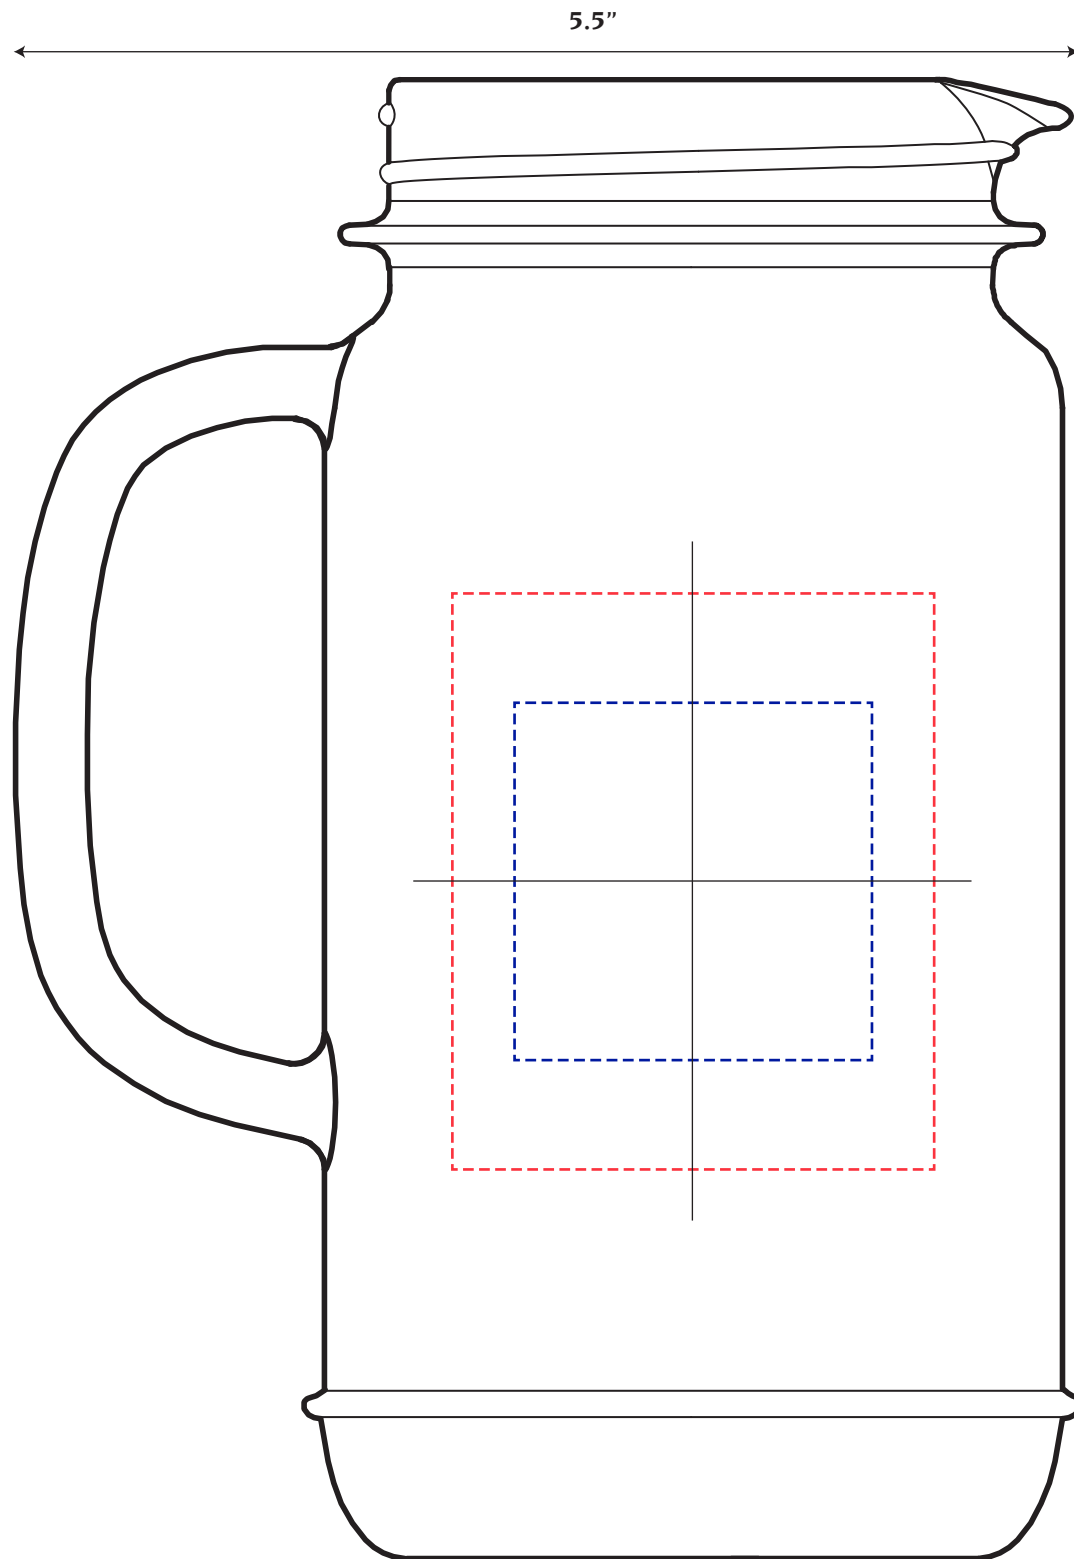

32oz Mason Jar Pitcher  
PMJ32

Spot Color Imprint: 2.5"w x 3"h  
Full Color Imprint: 1.875"w x 1.875"h

Side 2

Side 1