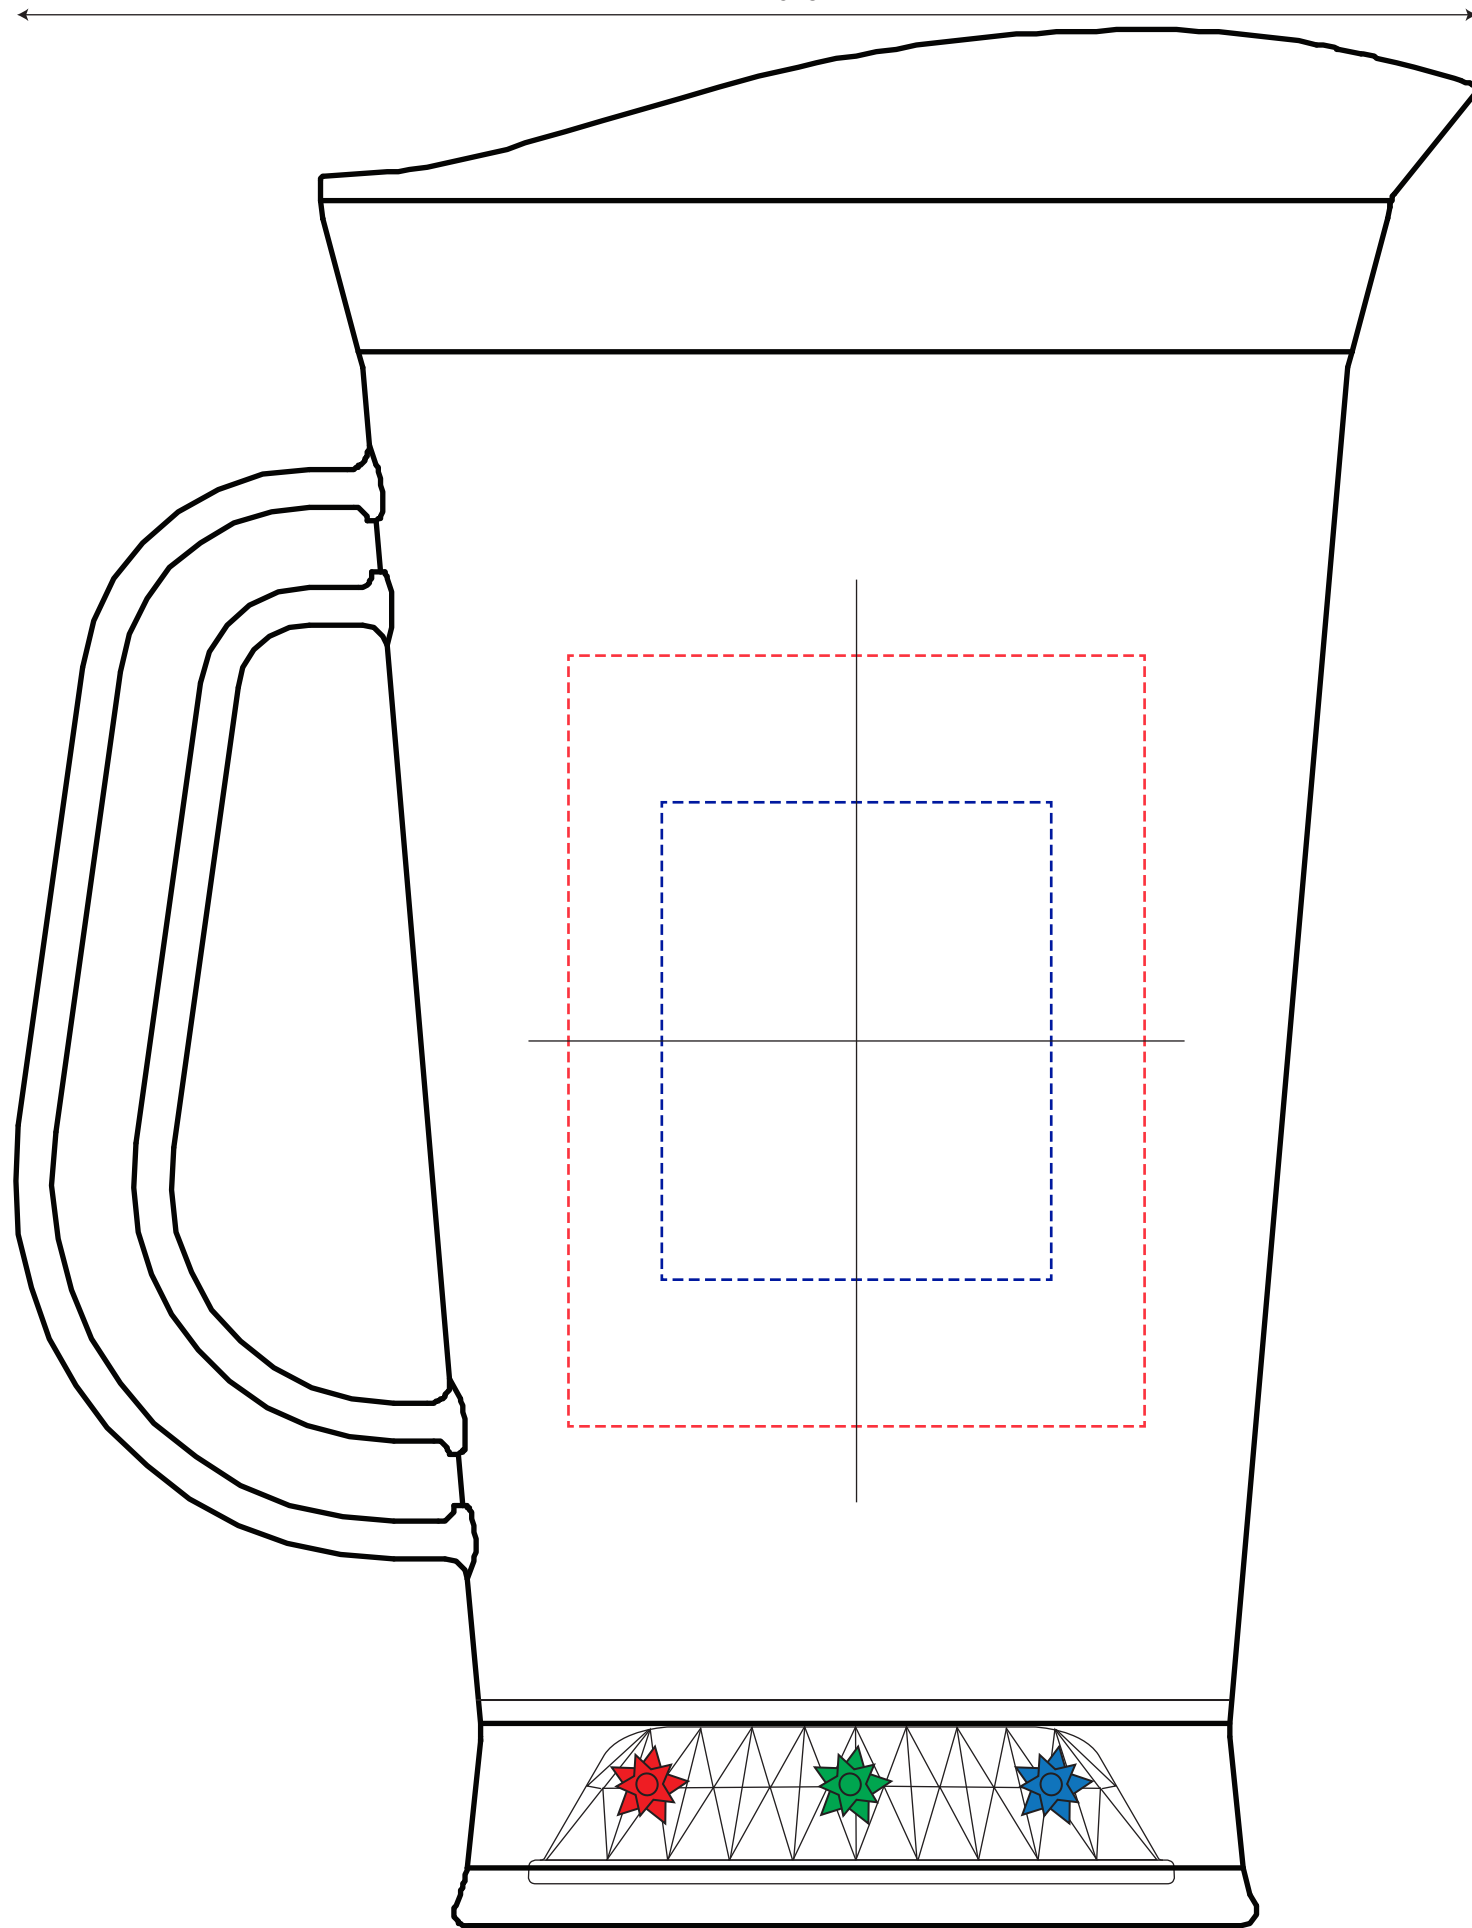

70oz 3-Light Beer Pitcher  
3LP70

Spot Color Imprint: 3"w x 4"h  
Full Color Imprint: 2"w x 2.5"h

7.625"

Side 2

1.5"

10"

Side 1