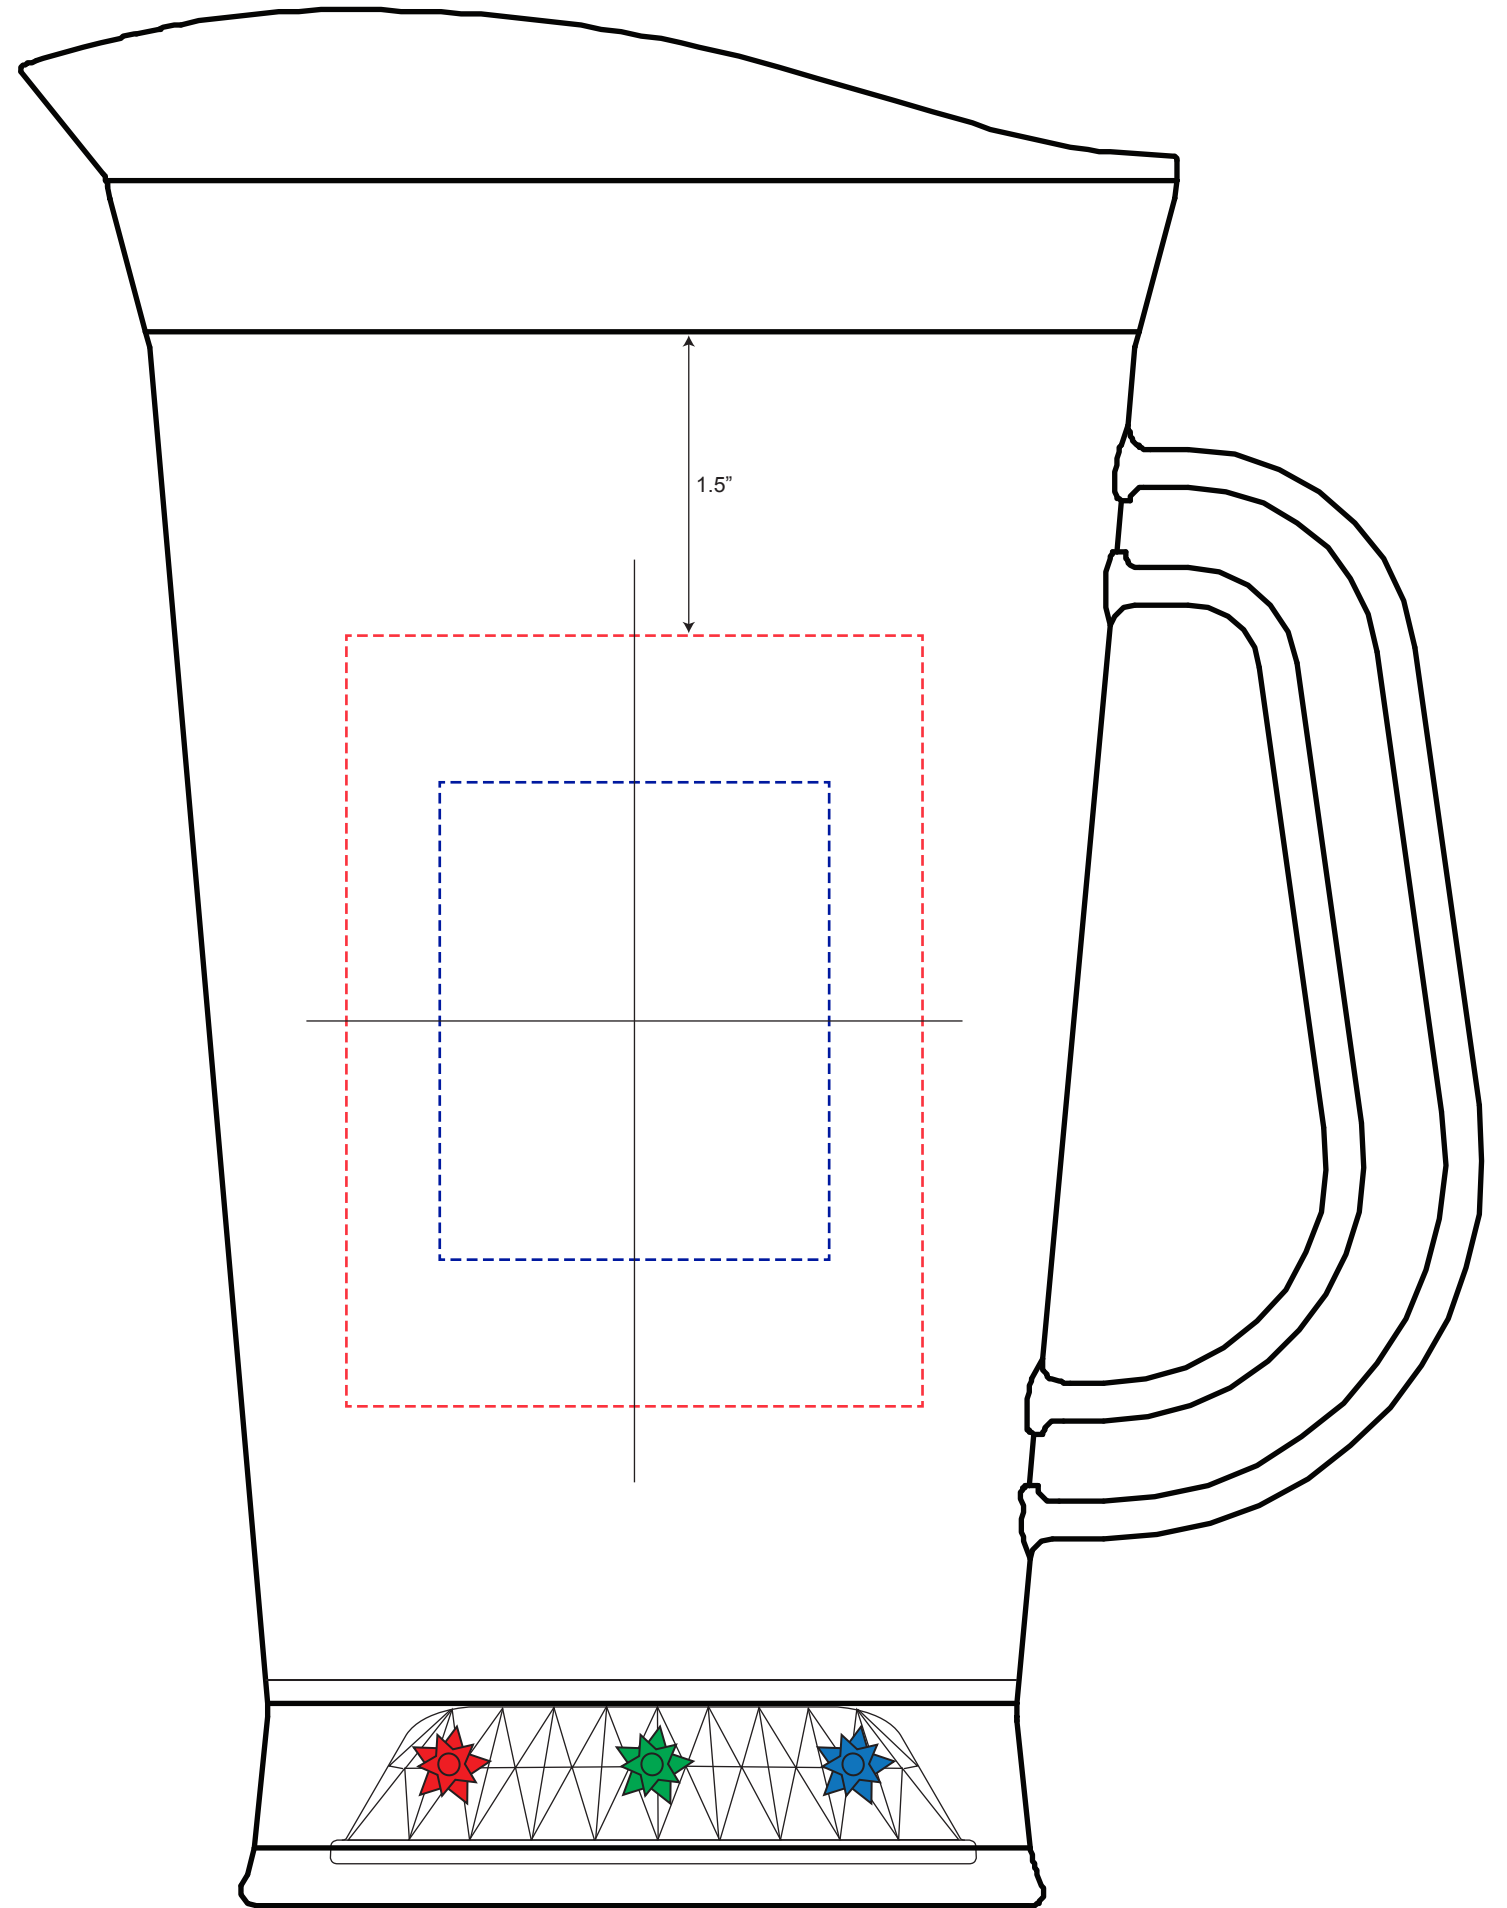

70oz 3-Light Beer Pitcher  
3LP70

Spot Color Imprint: 3"w x 4"h  
Full Color Imprint: 2"w x 2.5"h

7.625"

Side 2

1.5"

10"

Side 1