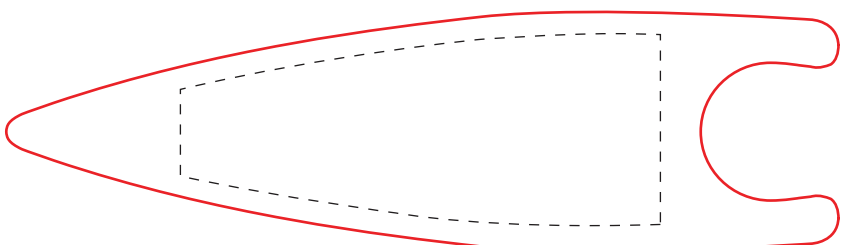

2024- LEFT / RIGHT SCISSORS WITH MAGNETIC HOLDER

Imprint Method: Digital Print

Imprint Area: 4.35"L x 1.27"H

Use scissor blade image and color options only where applicable.

----- **MAXIMUM IMPRINT AREA** - Keep any important information inside this box or it will be cut off.
 _____ **FULL BLEED LINE** - If a bleed is desired, be sure that images reach this line to ensure a full cover bleed.

COLOR OPTIONS

IMPRINT OUTLINE

2024- LEFT / RIGHT SCISSORS WITH MAGNETIC HOLDER IN CUSTOM COLOR

Imprint Method: Digital Print

Imprint Area: 4.35"L x 1.27"H

**Custom Handle Pricing, Quantities & Production Times may vary. Call for a quote.*

**Samples only available on stock colors: Black, White*

----- **MAXIMUM IMPRINT AREA**----- Keep any important information inside this box or it will be cut off.

————— **FULL BLEED LINE**————— If a bleed is desired, be sure that images reach this line to ensure a full cover bleed.