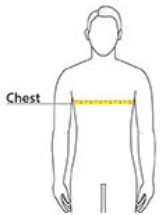

Eddie Bauer® Short Sleeve Performance Fishing Shirt.
EB602

PRODUCT MEASUREMENTS

	XS	S	M	L	XL	2XL	3XL	4XL
Chest	20 1/2	22	23 1/2	25	26 1/2	28	30	32
Sleeve Length	19 1/2	20 1/4	21	21 1/2	22 1/8	22 7/8	23 5/8	24 3/8
Body Length at Back	27 1/2	28 1/2	29 1/2	30 1/2	31 1/2	32 1/2	33	33 1/2
Pocket Height	8 1/4	8 1/2	8 1/2	8 3/4	8 3/4	8 3/4	9	9
Pocket Width	6	6	6 1/4	6 1/4	6 1/4	6 1/4	6 1/2	6 1/2
Neck	16 3/4	16 3/4	17 1/4	17 3/4	18 3/4	19 3/4	20 3/4	21 3/4

Chest: Measured across the chest one inch below armhole when laid flat.

Sleeve Length: Start at center of neck and measure down shoulder, down sleeve to hem.

Body Length at Back: Measured from high point shoulder to finished hem at back.

Pocket Height: Measure from top to bottom at center.

Pocket Width: Measure from side to side at top edge.

Neck: Measured from center of button to center of buttonhole.

SPEC SHEET + MEASUREMENTS

Eddie Bauer® Short Sleeve Performance Fishing Shirt.
EB602

SIZE CHARTS

	XS	S	M	L	XL	2XL	3XL	4XL
Chest	32-34	35-37	38-40	41-43	44-46	48-50	52-54	55-57
Neck	16 3/4	16 3/4	17 1/4	17 3/4	18 3/4	19 3/4	20 3/4	21 3/4

HOW TO MEASURE

CHEST

Measure under the arm and around the fullest part of the chest with arms down, keeping tape horizontal.