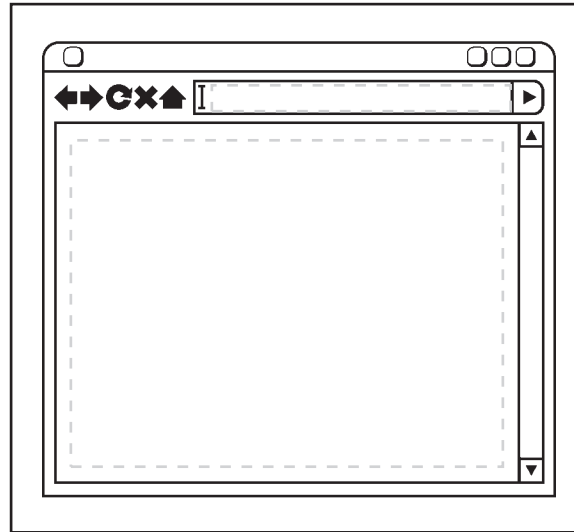

ART TEMPLATE

Stick Up Grid - Web Page

Foil Stamp
Ad (Standard) Imprint Area: SearchBar 1.5561"x0.1348", WebPage 2.25" x 1.7"
Bleed Area: Not Available
Colors Can Not Touch: needs a .0625 gap between colors
Minimum Font Size: 7 pt.
Minimum Line Weight: 1 pt. Positive Space / 2 pt. Negative Space
Halftones Not Available