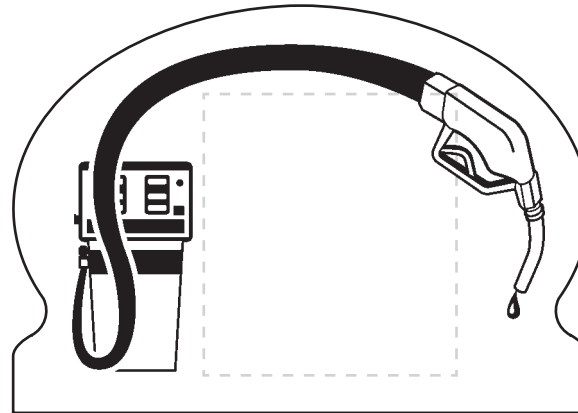

Stick Up Grid - Gas Pump

Foil Stamp
Ad (Standard) Imprint Area: 1.3161" x 1.465"
Bleed Area: Not Available
Colors Can Not Touch: needs a .0625 gap between colors
Minimum Font Size: 7 pt.
Minimum Line Weight: 1 pt. Positive Space / 2 pt. Negative Space
Halftones Not Available