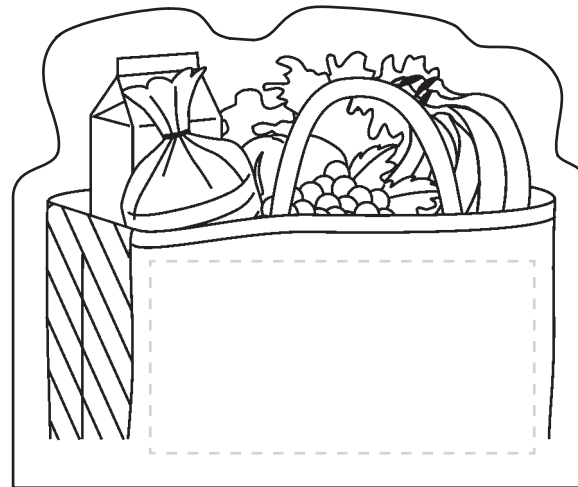

ART TEMPLATE

Stick Up Grid - Grocery Bag

Foil Stamp
Ad (Standard) Imprint Area: 2" x 1"
Bleed Area: Not Available
Colors Can Not Touch: needs a .0625 gap between colors
Minimum Font Size: 7 pt.
Minimum Line Weight: 1 pt. Positive Space / 2 pt. Negative Space
Halftones Not Available