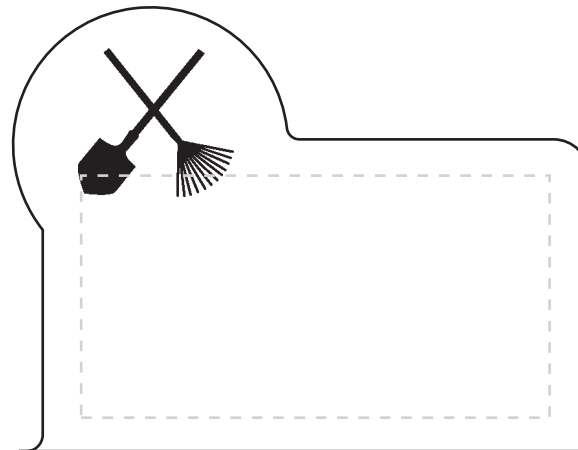

Stick Up Grid - Shovel Rake

Foil Stamp
Ad (Standard) Imprint Area: 2.44" x 1.261"
Bleed Area: Not Available
Colors Can Not Touch: needs a .0625 gap between colors
Minimum Font Size: 7 pt.
Minimum Line Weight: 1 pt. Positive Space / 2 pt. Negative Space
Halftones Not Available