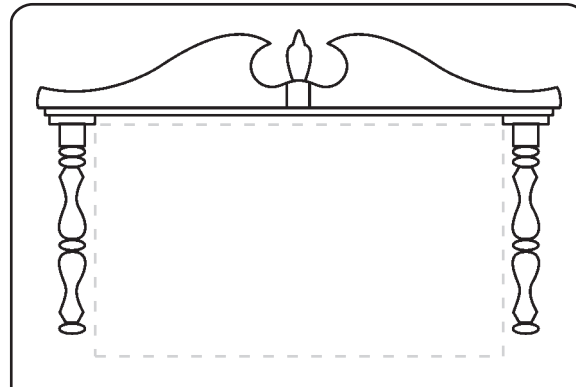

Stick Up Grid - Colonial Sign

Foil Stamp
Ad (Standard) Imprint Area: 2.125" x 1.2067"
Bleed Area: Not Available
Colors Can Not Touch: needs a .0625 gap between colors
Minimum Font Size: 7 pt.
Minimum Line Weight: 1 pt. Positive Space / 2 pt. Negative Space
Halftones Not Available