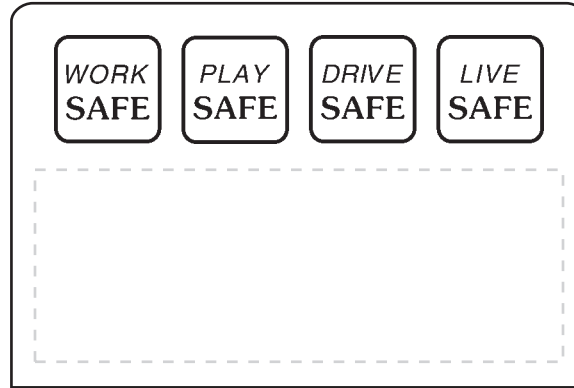

ART TEMPLATE

Stick Up Grid - Safety Slogans

Foil Stamp
Ad (Standard) Imprint Area: 2.75" x 1"
Bleed Area: Not Available
Colors Can Not Touch: needs a .0625 gap between colors
Minimum Font Size: 7 pt.
Minimum Line Weight: 1 pt. Positive Space / 2 pt. Negative Space
Halftones Not Available