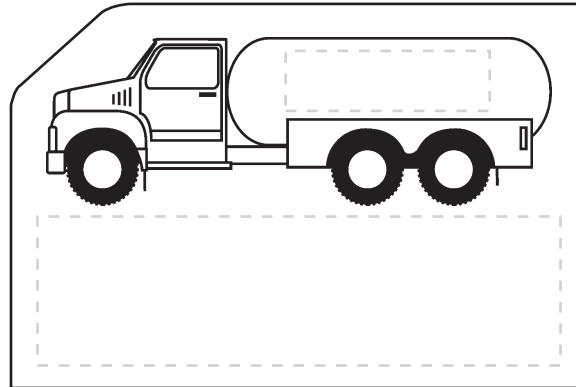

ART TEMPLATE

Stick Up Grid - Propane Truck

Foil Stamp

Ad (Standard) Imprint Area: Top Box 1.0625"x 0.3125 ", Bottom 2.7241x0.7757 "

Bleed Area: Not Available

Colors Can Not Touch: needs a .0625 gap between colors

Minimum Font Size: 7 pt.

Minimum Line Weight: 1 pt. Positive Space / 2 pt. Negative Space

Halftones Not Available