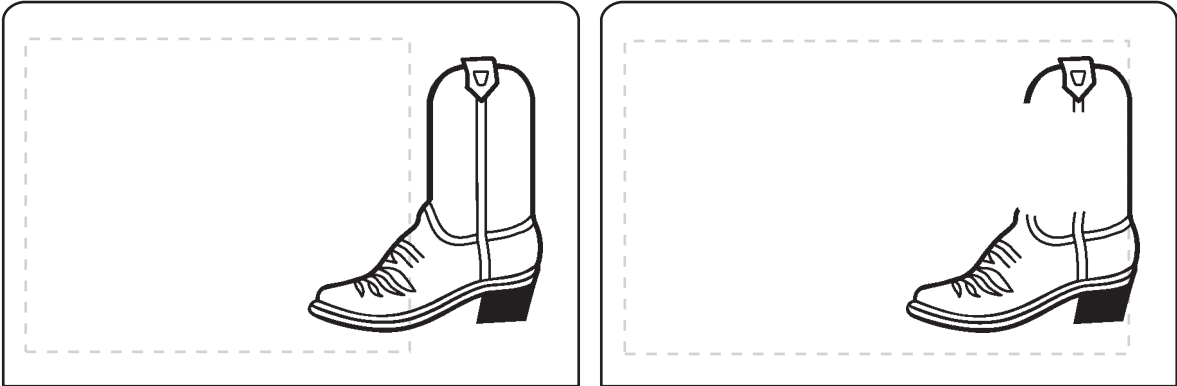

ART TEMPLATE

Stick Up Grid - Cowboy Boot

Foil Stamp
Ad (Standard) Imprint Area: ClosedBoot 2" x 1.63" OpenBoot 2.625" x 1.63"
Bleed Area: Not Available
Colors Can Not Touch: needs a .0625 gap between colors
Minimum Font Size: 7 pt.
Minimum Line Weight: 1 pt. Positive Space / 2 pt. Negative Space
Halftones Not Available