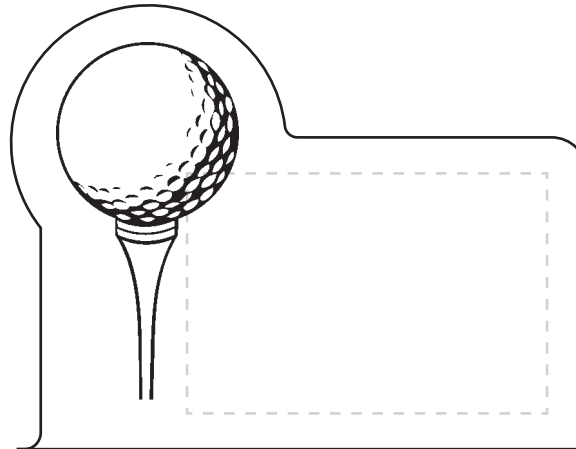

Stick Up Grid - Gollball Tee

Foil Stamp
Ad (Standard) Imprint Area: 2.6819" x 1.125"
Bleed Area: Not Available
Colors Can Not Touch: needs a .0625 gap between colors
Minimum Font Size: 7 pt.
Minimum Line Weight: 1 pt. Positive Space / 2 pt. Negative Space
Halftones Not Available