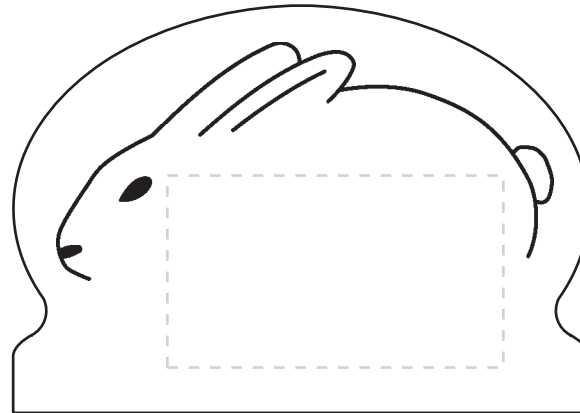

Stick Up Grid - Rabbit

Foil Stamp
Ad (Standard) Imprint Area: 1.75" x 1"
Bleed Area: Not Available
Colors Can Not Touch: needs a .0625 gap between colors
Minimum Font Size: 7 pt.
Minimum Line Weight: 1 pt. Positive Space / 2 pt. Negative Space
Halftones Not Available