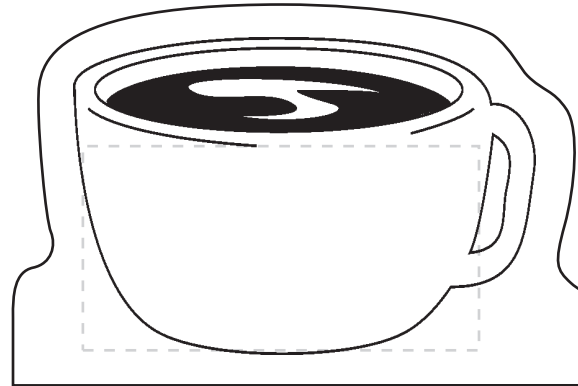

Stick Up Grid - Coffee Cup

Foil Stamp

Ad (Standard) Top Imprint Area: 1.0625" x 0.3125", Bottom Imprint Area: 2.7241" x 0.7757"

Bleed Area: Not Available

Colors Can Not Touch: needs a .0625 gap between colors

Minimum Font Size: 7 pt.

Minimum Line Weight: 1 pt. Positive Space / 2 pt. Negative Space

Halftones Not Available

Please keep text inside the cup outline