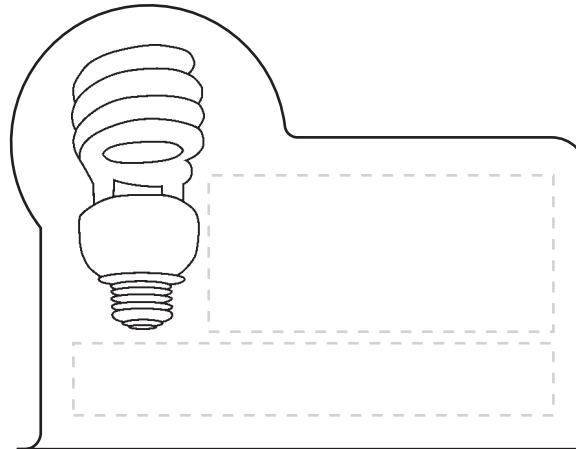

ART TEMPLATE

Stick Up Grid - Fluorescent Light Bulb

Foil Stamp

Ad(Standard) Imprint Areas: *Top: .8125" x .5625" Middle: 2.0444" x .6604" Bottom: 2.734" x .4151"*

Bleed Area: Not Available

Colors Can Not Touch: needs a .0625 gap between colors

Minimum Font Size: 7 pt.

Minimum Line Weight: 1 pt. Positive Space / 2 pt. Negative Space

Halftones Not Available