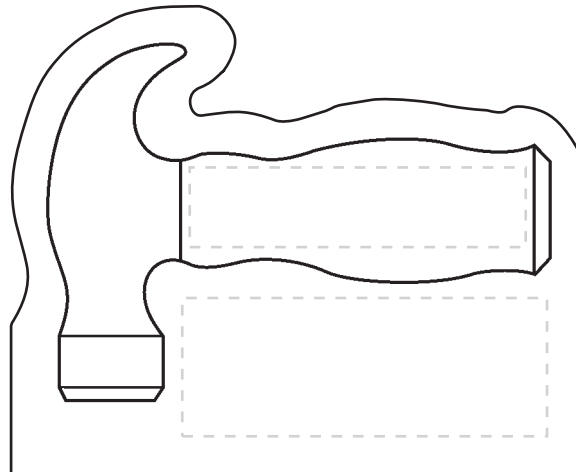

Stick Up Grid - Hammer

Foil Stamp
Ad (Standard) Imprint Area: 1.9" x 1.4"
Bleed Area: Not Available
Colors Can Not Touch: needs a .0625 gap between colors
Minimum Font Size: 7 pt.
Minimum Line Weight: 1 pt. Positive Space / 2 pt. Negative Space
Halftones Not Available