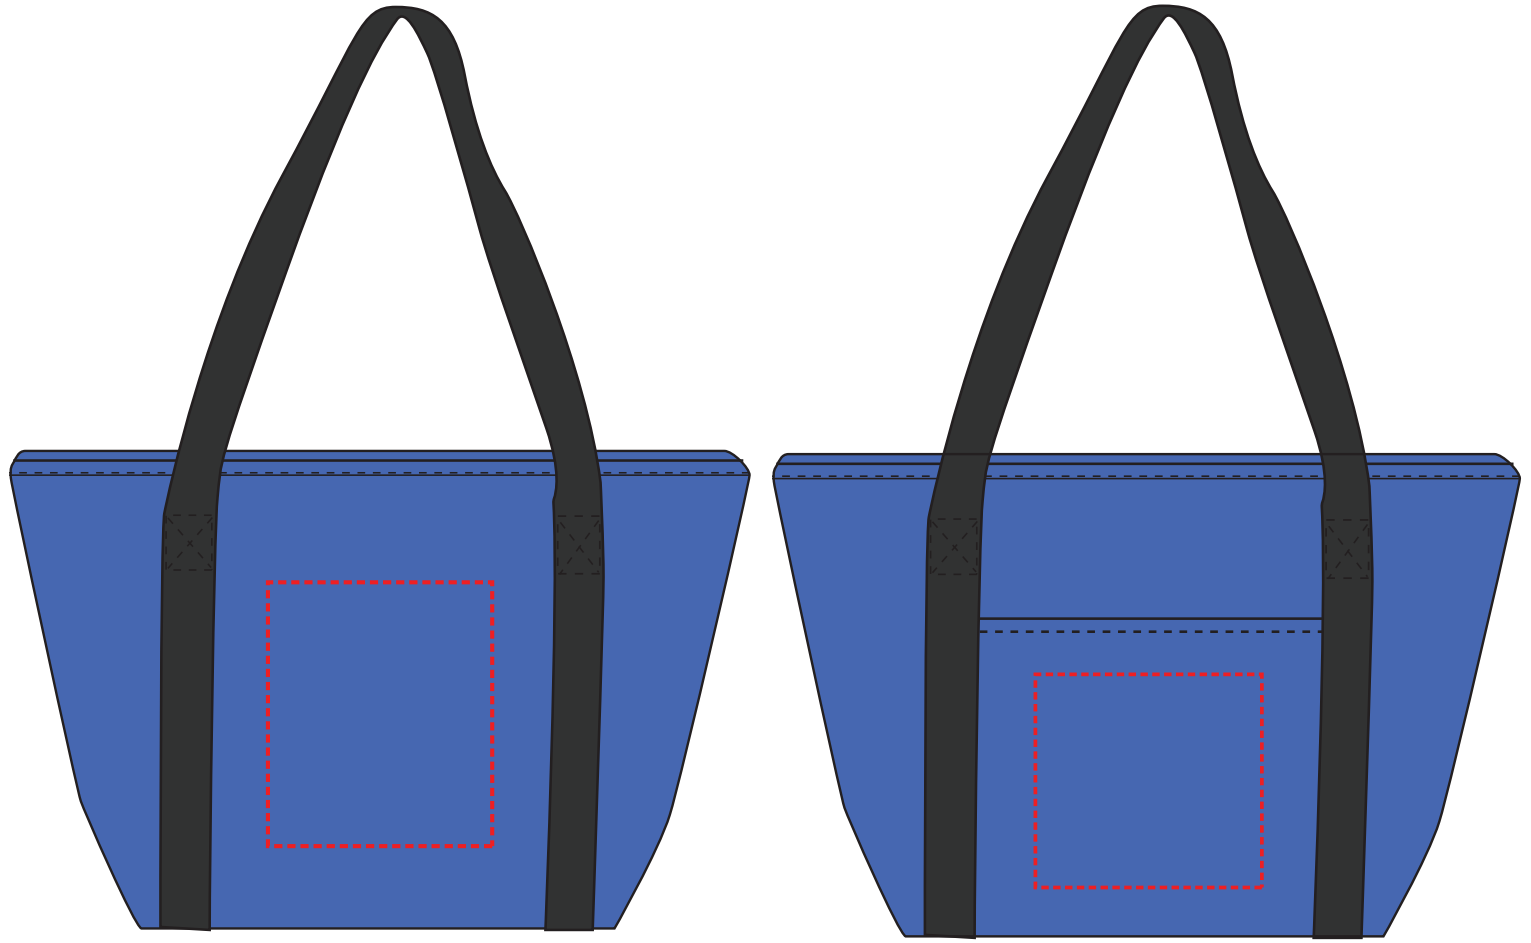

Production Art Proof

IMPRINT COLOR(S): Imprint color is matched AS CLOSE AS POSSIBLE

PO#:
Job#:
Date:

Item#: CT2402
Color: Royal
Qty: 100 pcs

IMPRINT SIZE & LOCATION(S):
Centered Front Pocket: 4.25x4
Centered Back: 4.25x5

Centered Front Pocket:
Centered Back:

Art is 50% of actual print size.

back

front

Please **DOUBLE CHECK** all spelling and imprint information for accuracy before approving. Please call us for any questions.