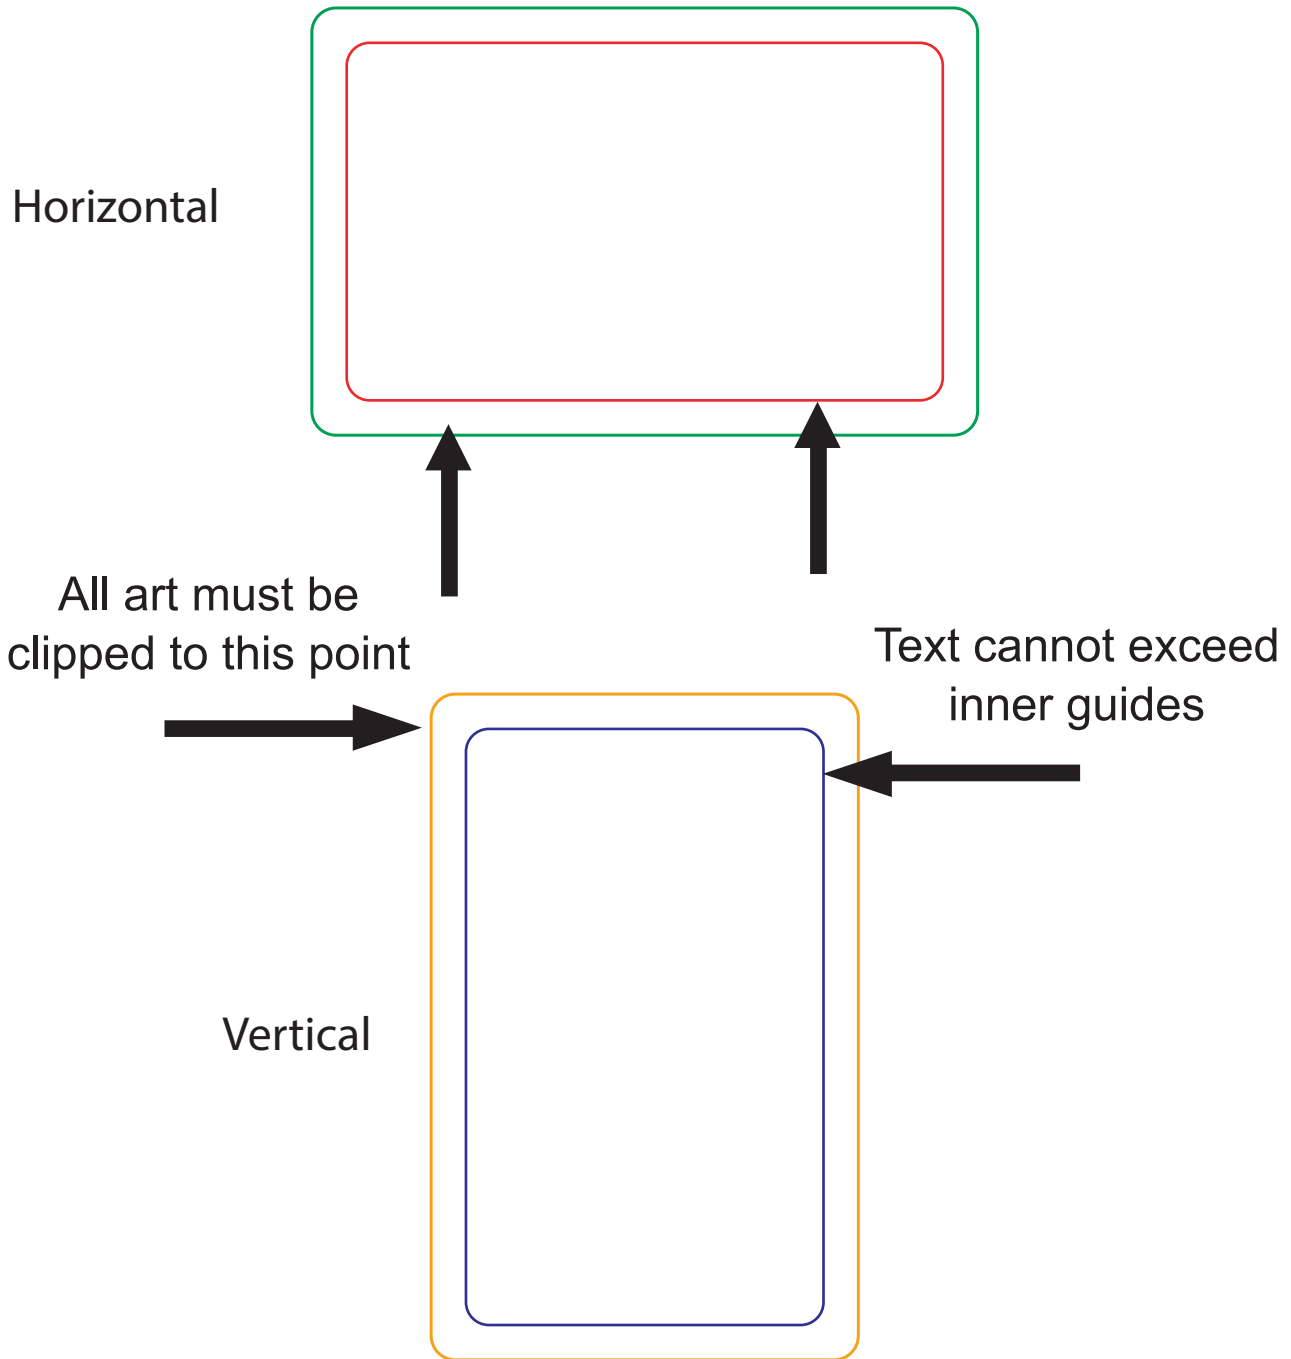

7194-07 Popl Digital Business Card

Use template for sizing and placement of artwork

Horizontal

- Text Limit = no text outside this point (3.1185" W X 1.876" H)
- Bleed Edge = Image area only no imprint will exceed this edge (3.4675" W x 2.225" H)

Vertical

- Text Limit = no text outside this point (1.876" W X 3.1185" H)
- Bleed Edge = Image area only no imprint will exceed this edge (2.225" W x 3.4675" H)