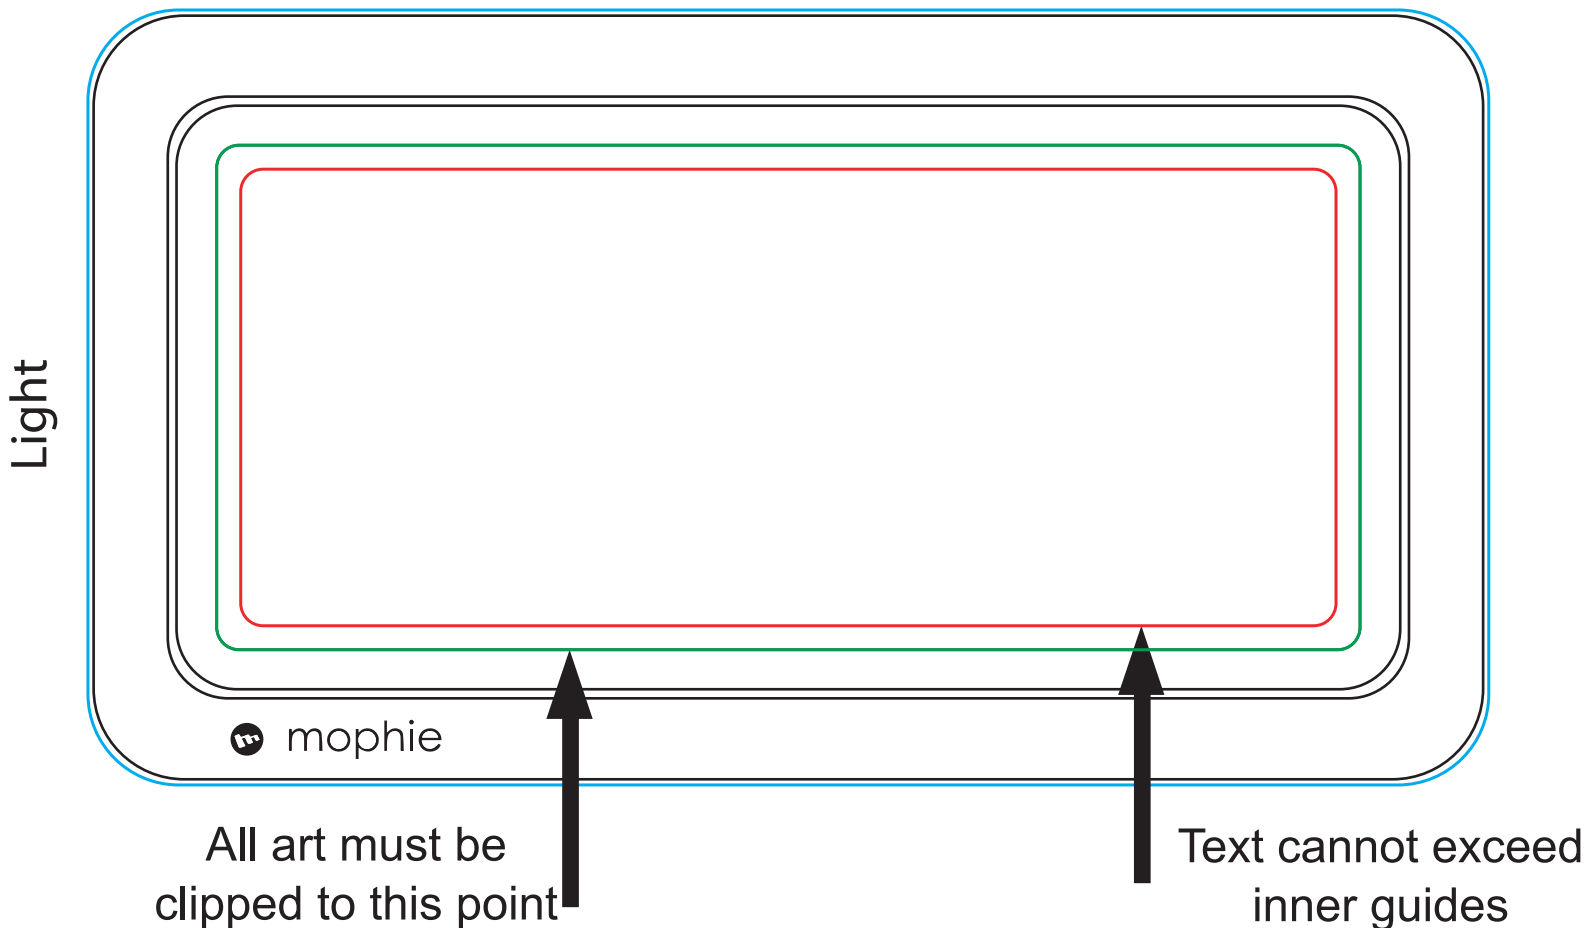

Specify Imprint Position / Instructions

7124-17 mophie® Powerstation Go Rugged AC

Use template for sizing and placement of artwork

□ Text Limit = no text outside this point (5.70" W X 2.37" H)

□ Bleed Edge = Image area only no imprint will exceed this edge (5.95" W x 2.62" H)

□ Item Edge = (3.95" W x 7.50" H)