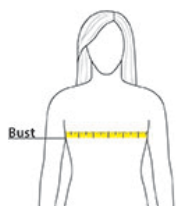

**Body Length at Front:** Measure from high point shoulder to lowest point of hem at front.

**Bust:** Measured across the chest one inch below armhole when laid flat.

**Sleeve Length:** Start at center of neck and measure down shoulder, down sleeve to hem.

## SIZE CHARTS

	XS	S	M	L	XL	XXL	3XL	4XL
Size	2	4/6	8/10	12/14	16/18	20/22	24/26	28/30
Bust	32-34	35-36	37-38	39-41	42-44	45-47	48-51	52-55

## HOW TO MEASURE

---

### BUST

Measure under the arm and around the fullest part of the bust with arms down, keeping tape horizontal.