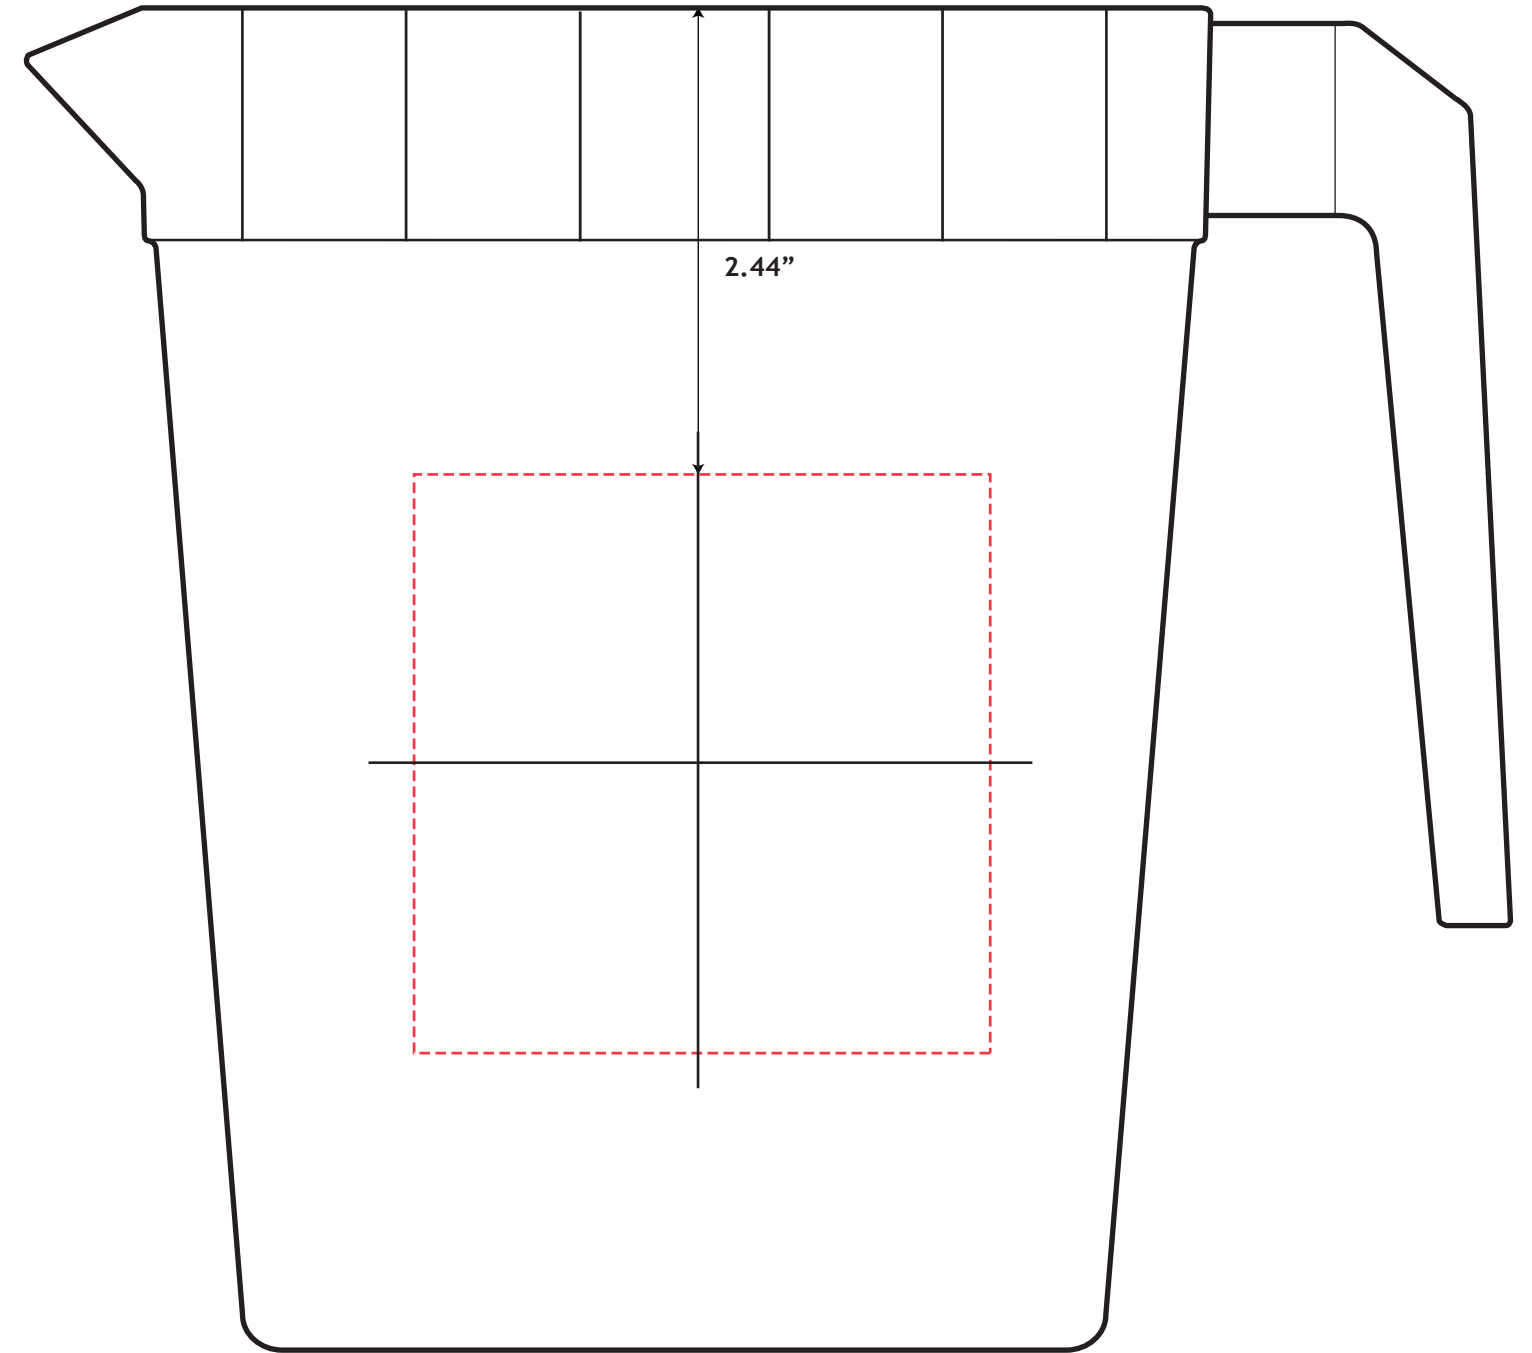

48/56oz Picnic Pitcher

PP4856

Spot Color Imprint: 3" w x 3" h

Side 2

Side 1