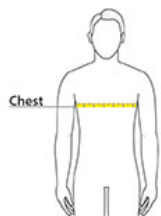

Sketches

front

back

SPEC SHEET + MEASUREMENTS

The North Face® Glacier Full-Zip Fleece Jacket.
NF0A7V4J

PRODUCT MEASUREMENTS

	S	M	L	XL	2XL	3XL
Body Length at Back	27 3/8	28	28 7/8	29 7/8	30 7/8	31 7/8
Chest	20 1/4	21 3/4	23 1/4	25 1/4	27 1/4	29 1/4
Sleeve Length from Center Back	35	35 1/2	36 1/4	37	37 3/4	38 1/2

Body Length at Back: Measured from high point shoulder to finished hem at back.

Chest: Measured across the chest one inch below armhole when laid flat.

Sleeve Length from Center Back: Measure from Center Back neck to shoulder point to sleeve hem.

SIZE CHARTS

	S	M	L	XL	2XL	3XL
Chest	36-38	39-41	42-44	45-48	49-52	53-56

SPEC SHEET + MEASUREMENTS

The North Face® Glacier Full-Zip Fleece Jacket.
NF0A7V4J

HOW TO MEASURE

CHEST

Measure under the arm and around the fullest part of the chest with arms down, keeping tape horizontal.