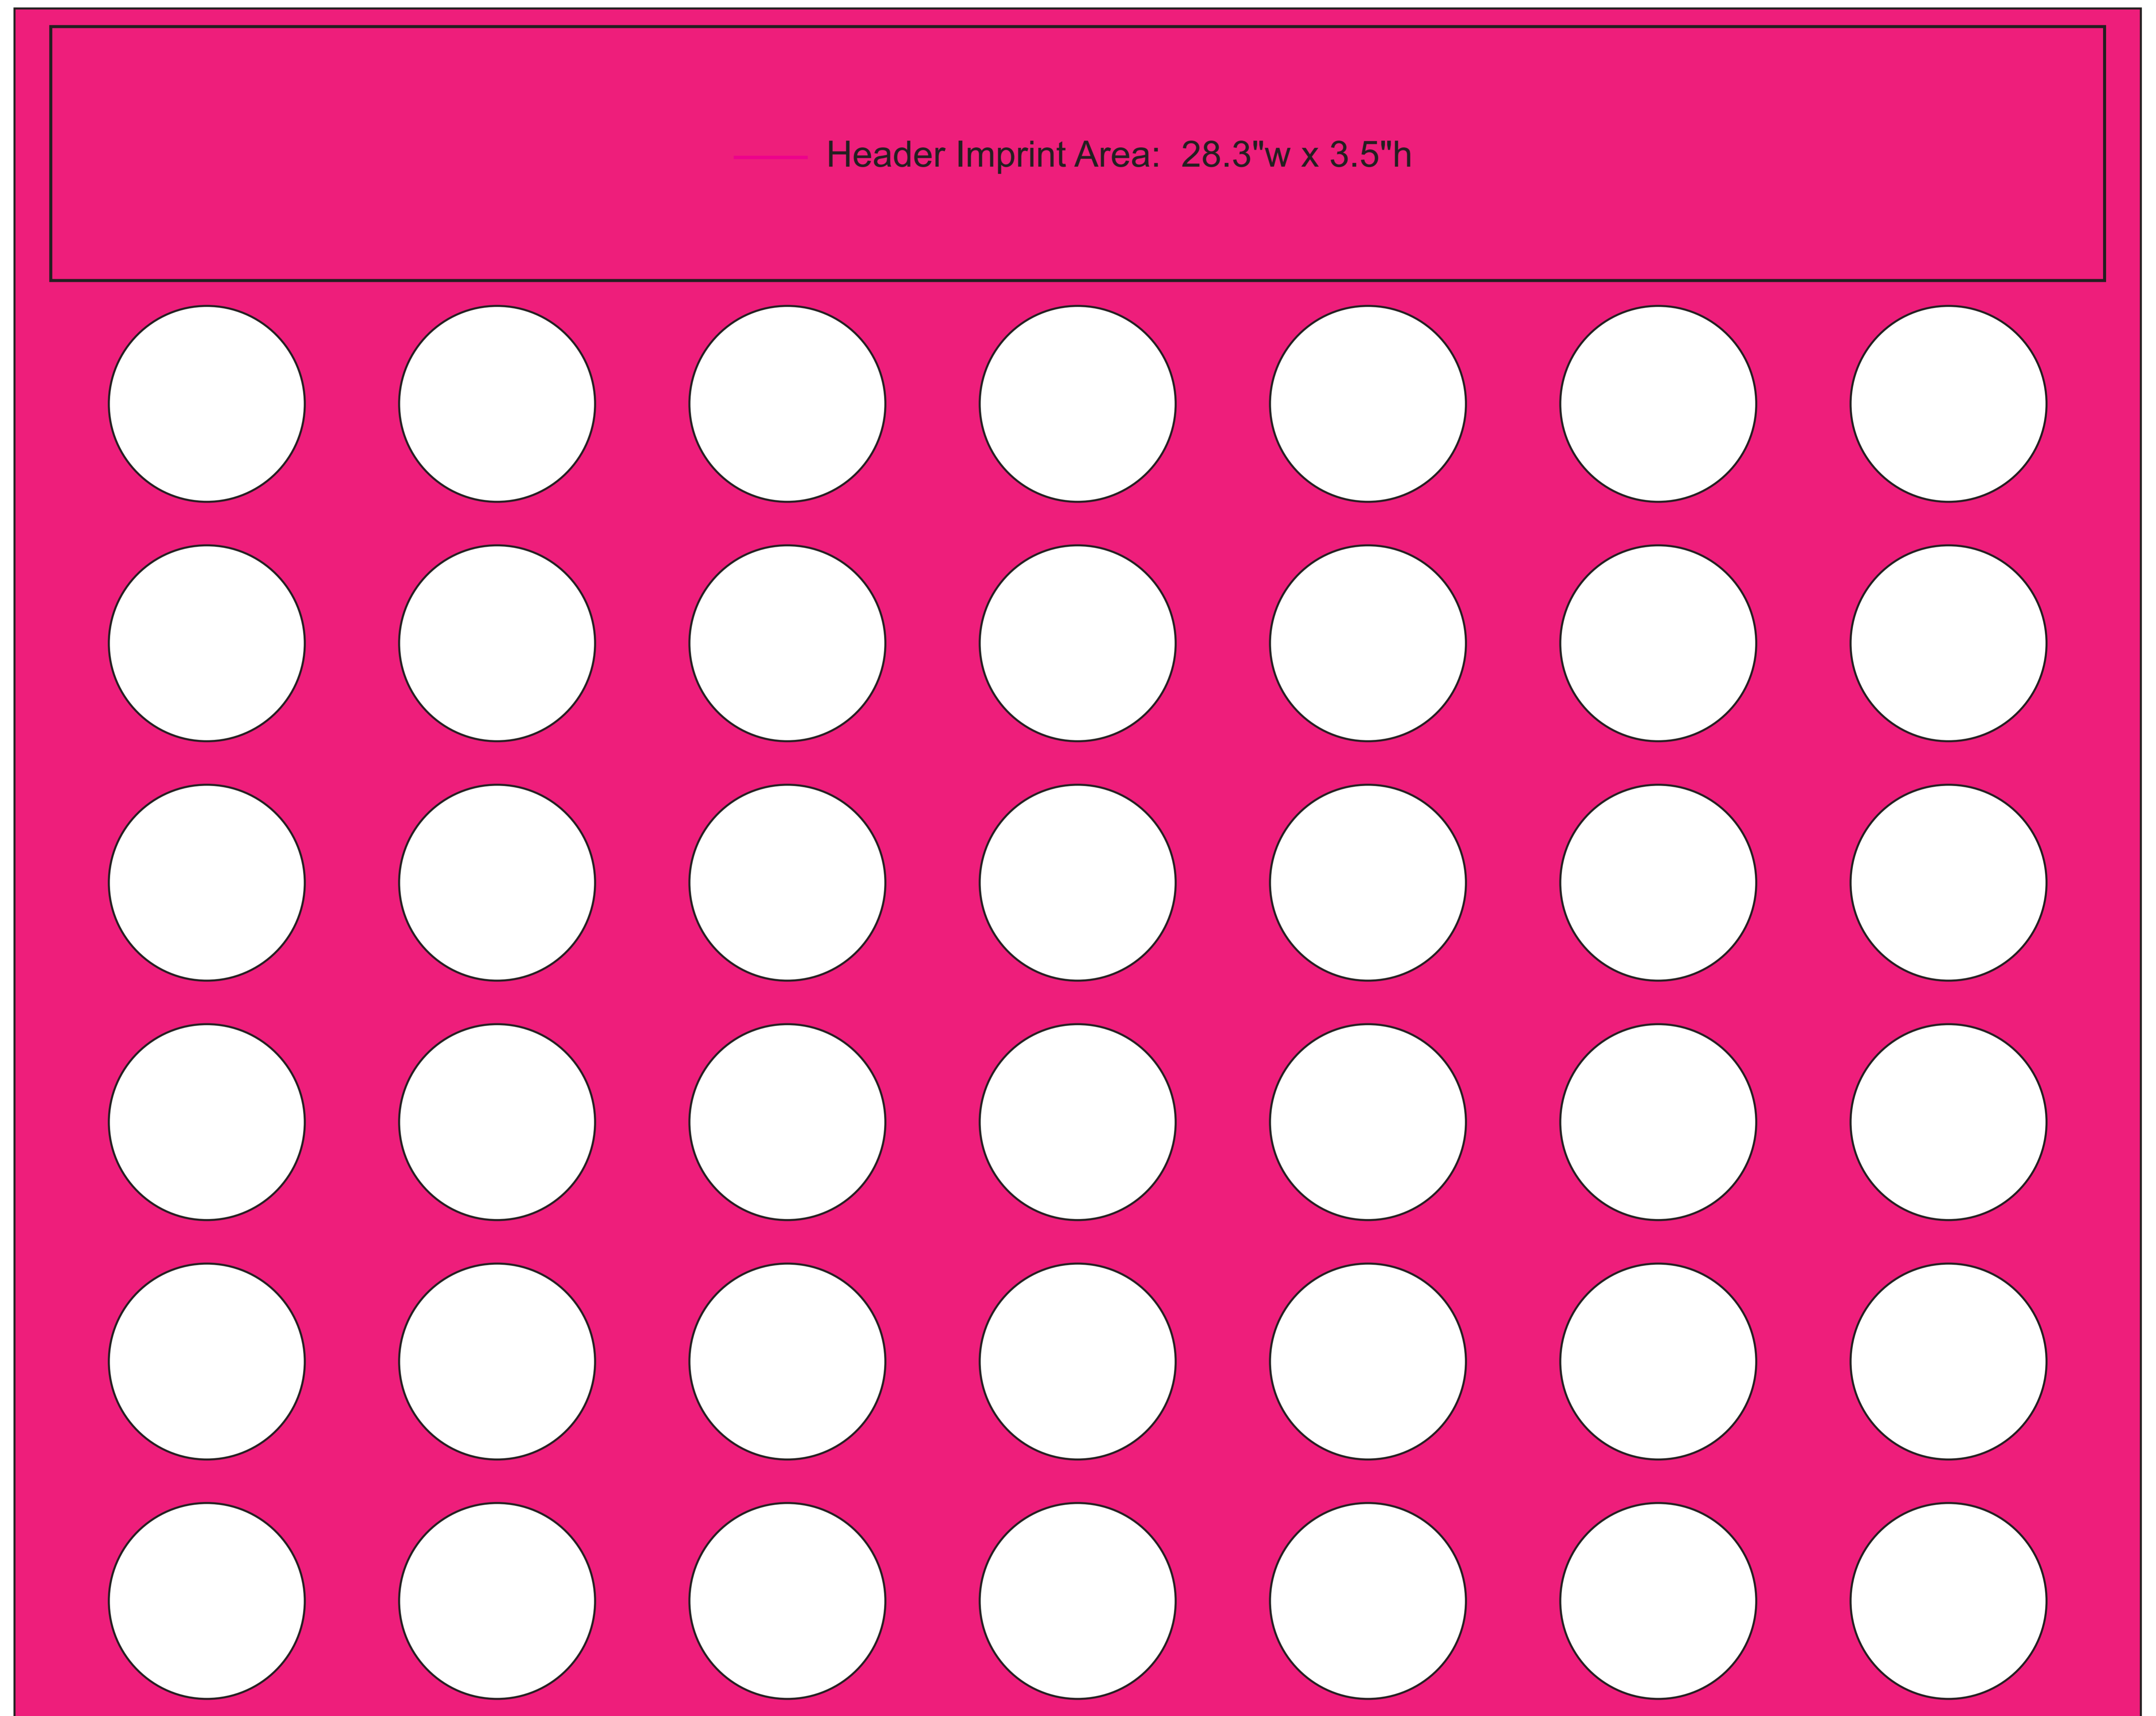

LEG

BOARD

Header Imprint Area: 28.3"w x 3.5"h

GAME PIECE

Max Imprint Area: 2.25" dia.

ARTWORK SPECIFICATIONS:

Logos and typographic designs must be provided as vector formatted artwork with all text converted to outlines.