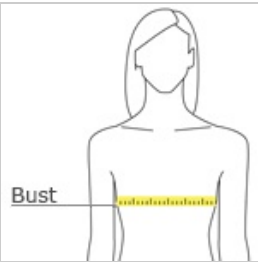

# OGIO® Women's Luuma Cocoon Fleece. LOG811

Indulge yourself in a cozy cocoon of pure softness and warmth.

- 7.1-ounce, 57/38/5 modal/poly/spandex fleece
- OGIO heat transfer label for tag-free comfort
- Open sleeves and hem
- Metal die cut O on front left sleeve

### HOW TO MEASURE

#### BUST

Measure under the arm and around the fullest part of the bust with arms down, keeping tape horizontal.