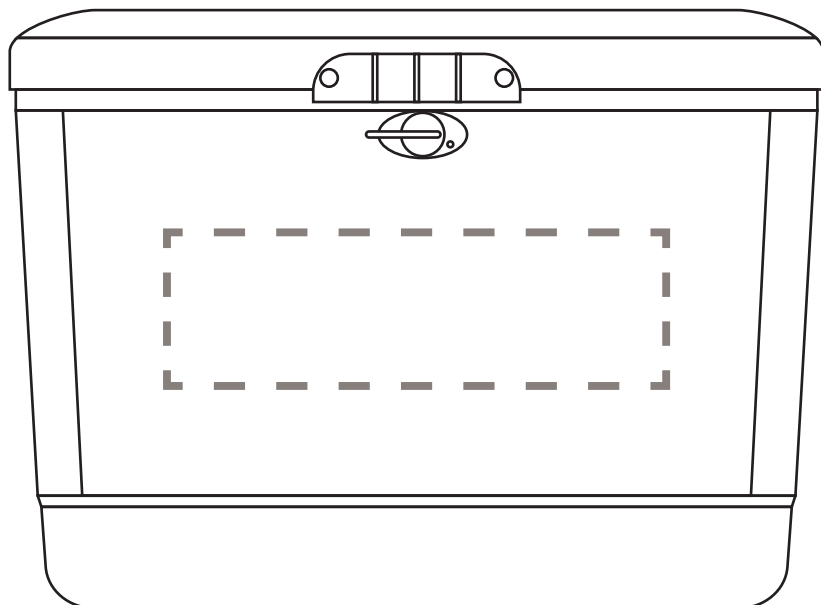

**AC550 Coleman® 54 Qt Classic Steel Belted® Cooler**

Screen Print  
Front(Standard): 13" w x 4" h (max. 2 color)

Minimum Font Size: 8 pt.  
Minimum Line Weight: 1 pos / 1.5 neg  
Halftones: Not Available

**AC550 Coleman® 54 Qt Classic Steel Belted® Cooler**

Full Color

Front(Optional, additional charge): 8" w x 6" h

Minimum Font Size: 8 pt.

Minimum Line Weight: 1 pos / 1.5 neg

Halftones: Available

Page 2 of 2