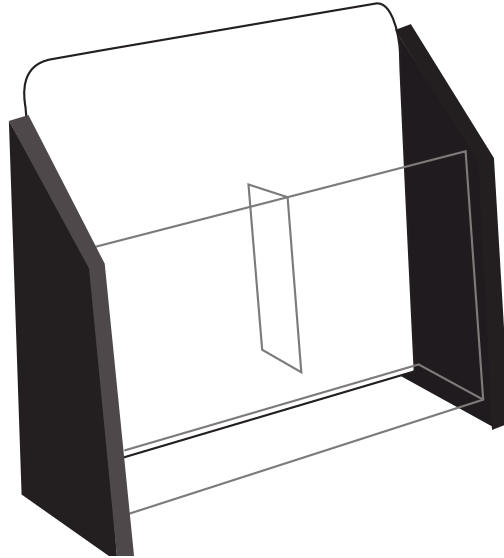

# ARTWORK IMPRINT TEMPLATE

---

## Countertop Brochure Holder, Black w/ Clear Pockets

Product #: D01930 (counter) D01930W (wall)

**PLEASE NOTE:**

The measurements displayed on this template are approximate. The actual display may slightly vary. We recommend ordering a sample unit to work with if your imprint has very specific positioning.