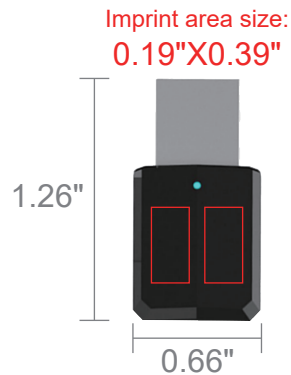

# JOB#:

Date: 12/07/2021

Product: PMS Black C

Imprint method: Silk Screen

\*colors are close to, not exact match

\* product and logo is shown at 100%

**Please respond to this proof as soon as possible. If we do not receive a reply after 72 hours, your order will be put in "pending" status. Failure to respond after that point will result in your order being cancelled with charges.**