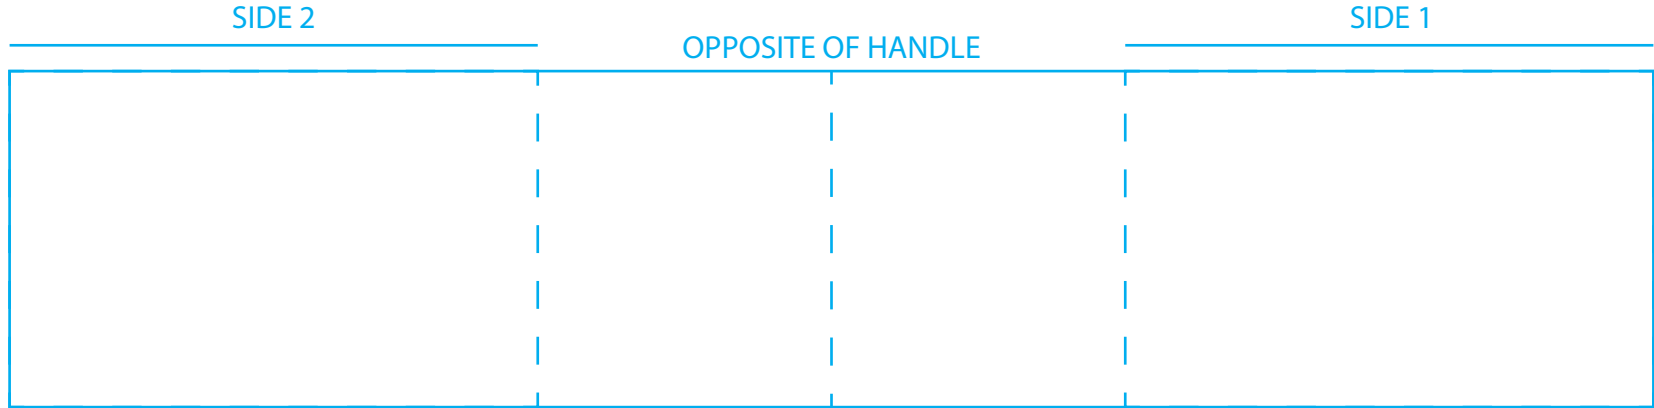

# 16 oz. Bistro Series Template

SIDE 2

OPPOSITE OF HANDLE

SIDE 1

2.75"W x 1.75"H

FULL WRAP 8.55"W x 1.75"H

2.75"W x 1.75"H

Approx 1" Gap Between Both Ends of Art When Printed