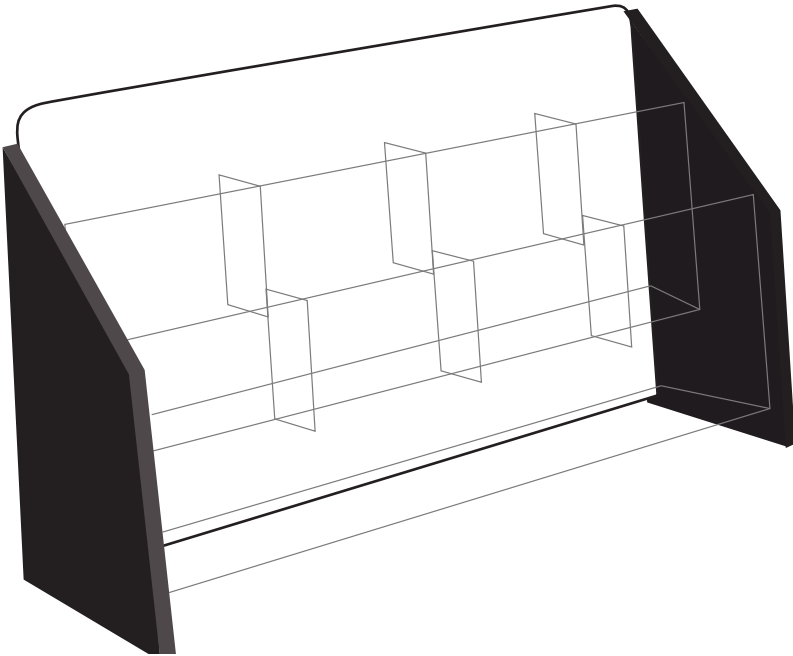

# ARTWORK IMPRINT TEMPLATE

---

## Countertop Brochure Holder, Black w/ Clear Pockets

Product #: D01934(counter) D01934W (wall)

PLEASE NOTE:  
The measurements displayed on this template are approximate. The actual display may slightly vary. We recommend ordering a sample unit to work with if your imprint has very specific positioning.