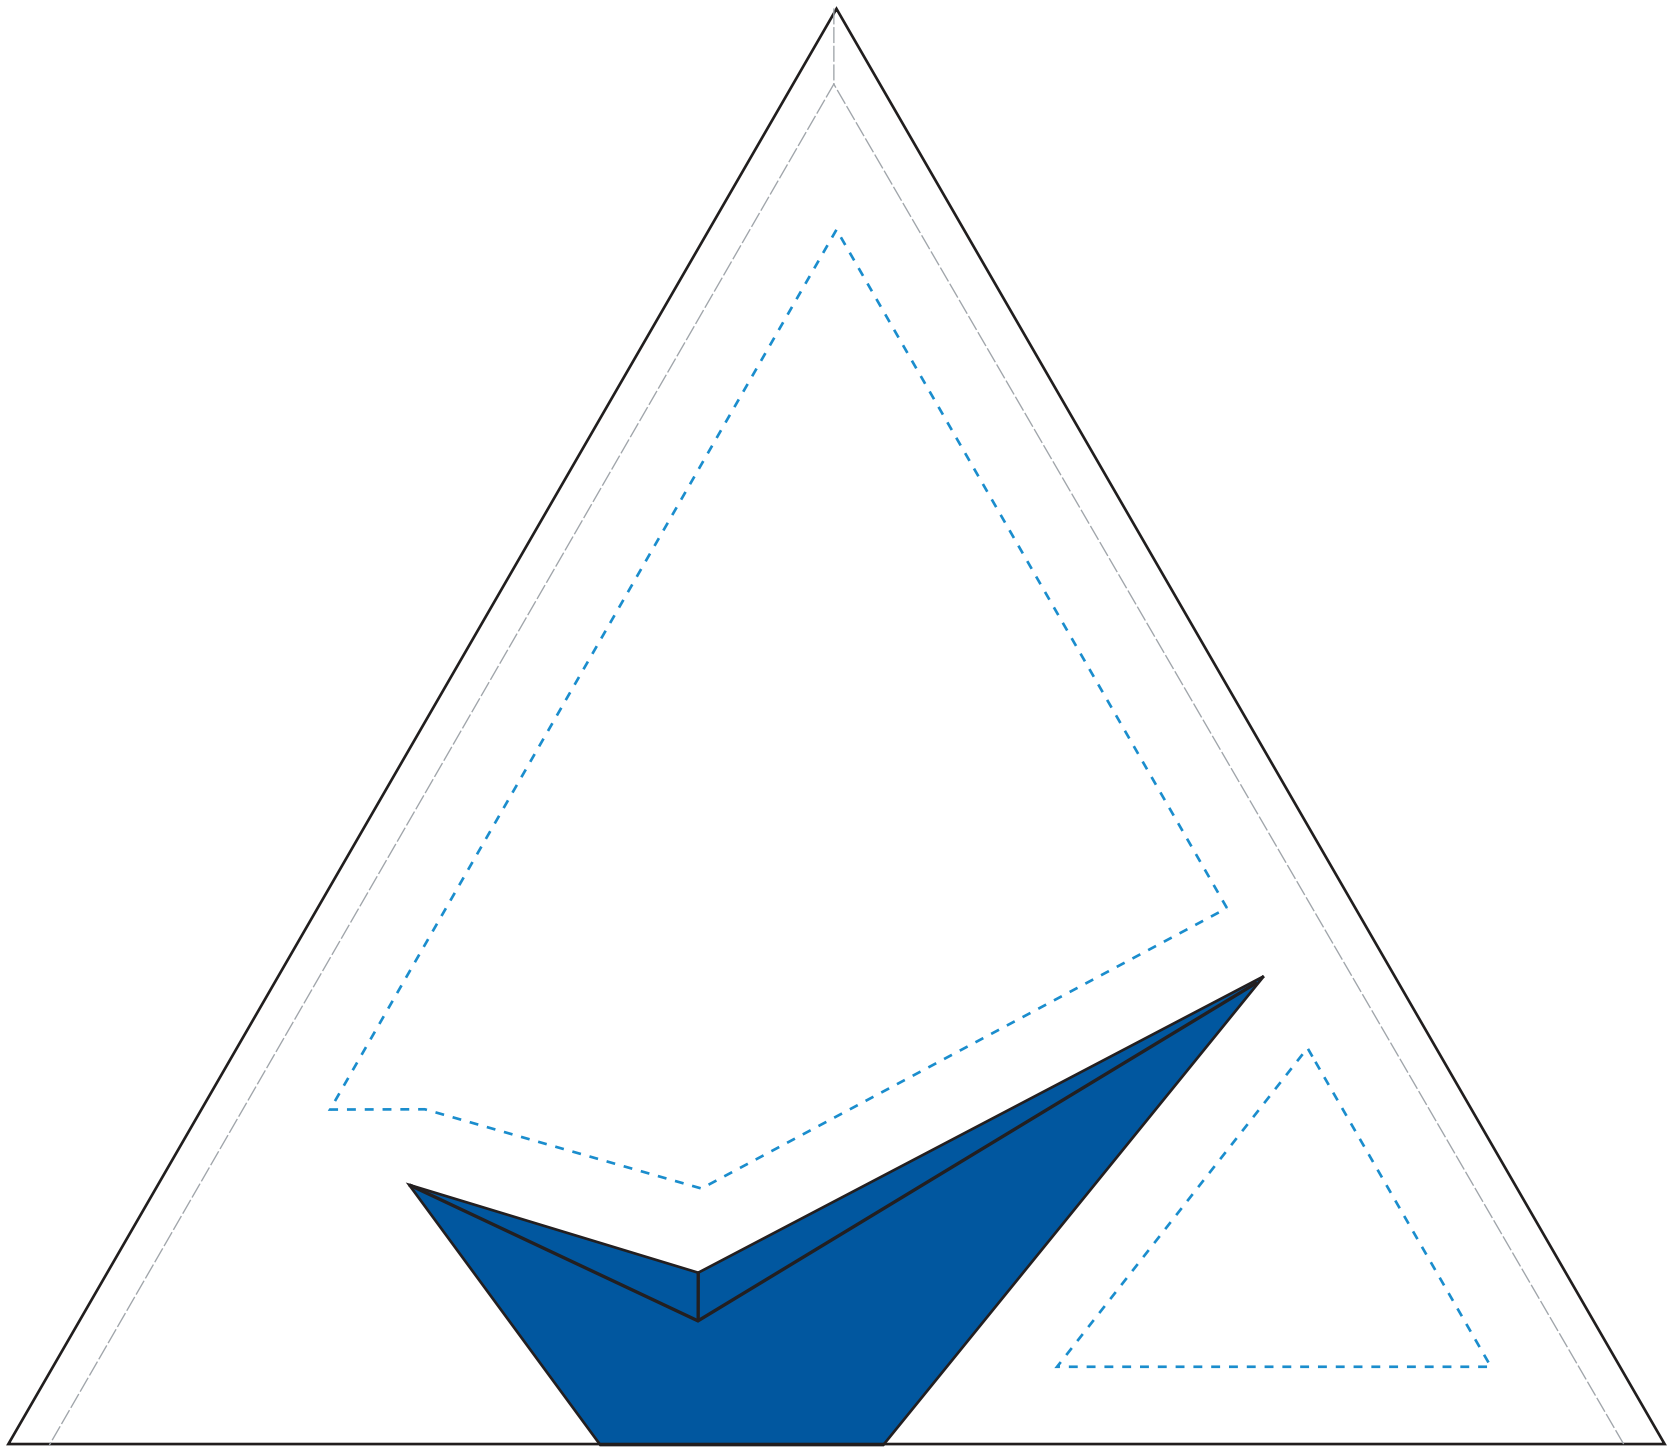

Standard Etch: Reverse

7370 GALA DELUXE TRIANGLE - 7.5"

C7309BLUE BIRD

Blue line represents the max image area.

Standard Etch: Reverse

7370 GALA DELUXE TRIANGLE - 7.5"

C7308BLUE WAVE

Blue line represents the max image area.