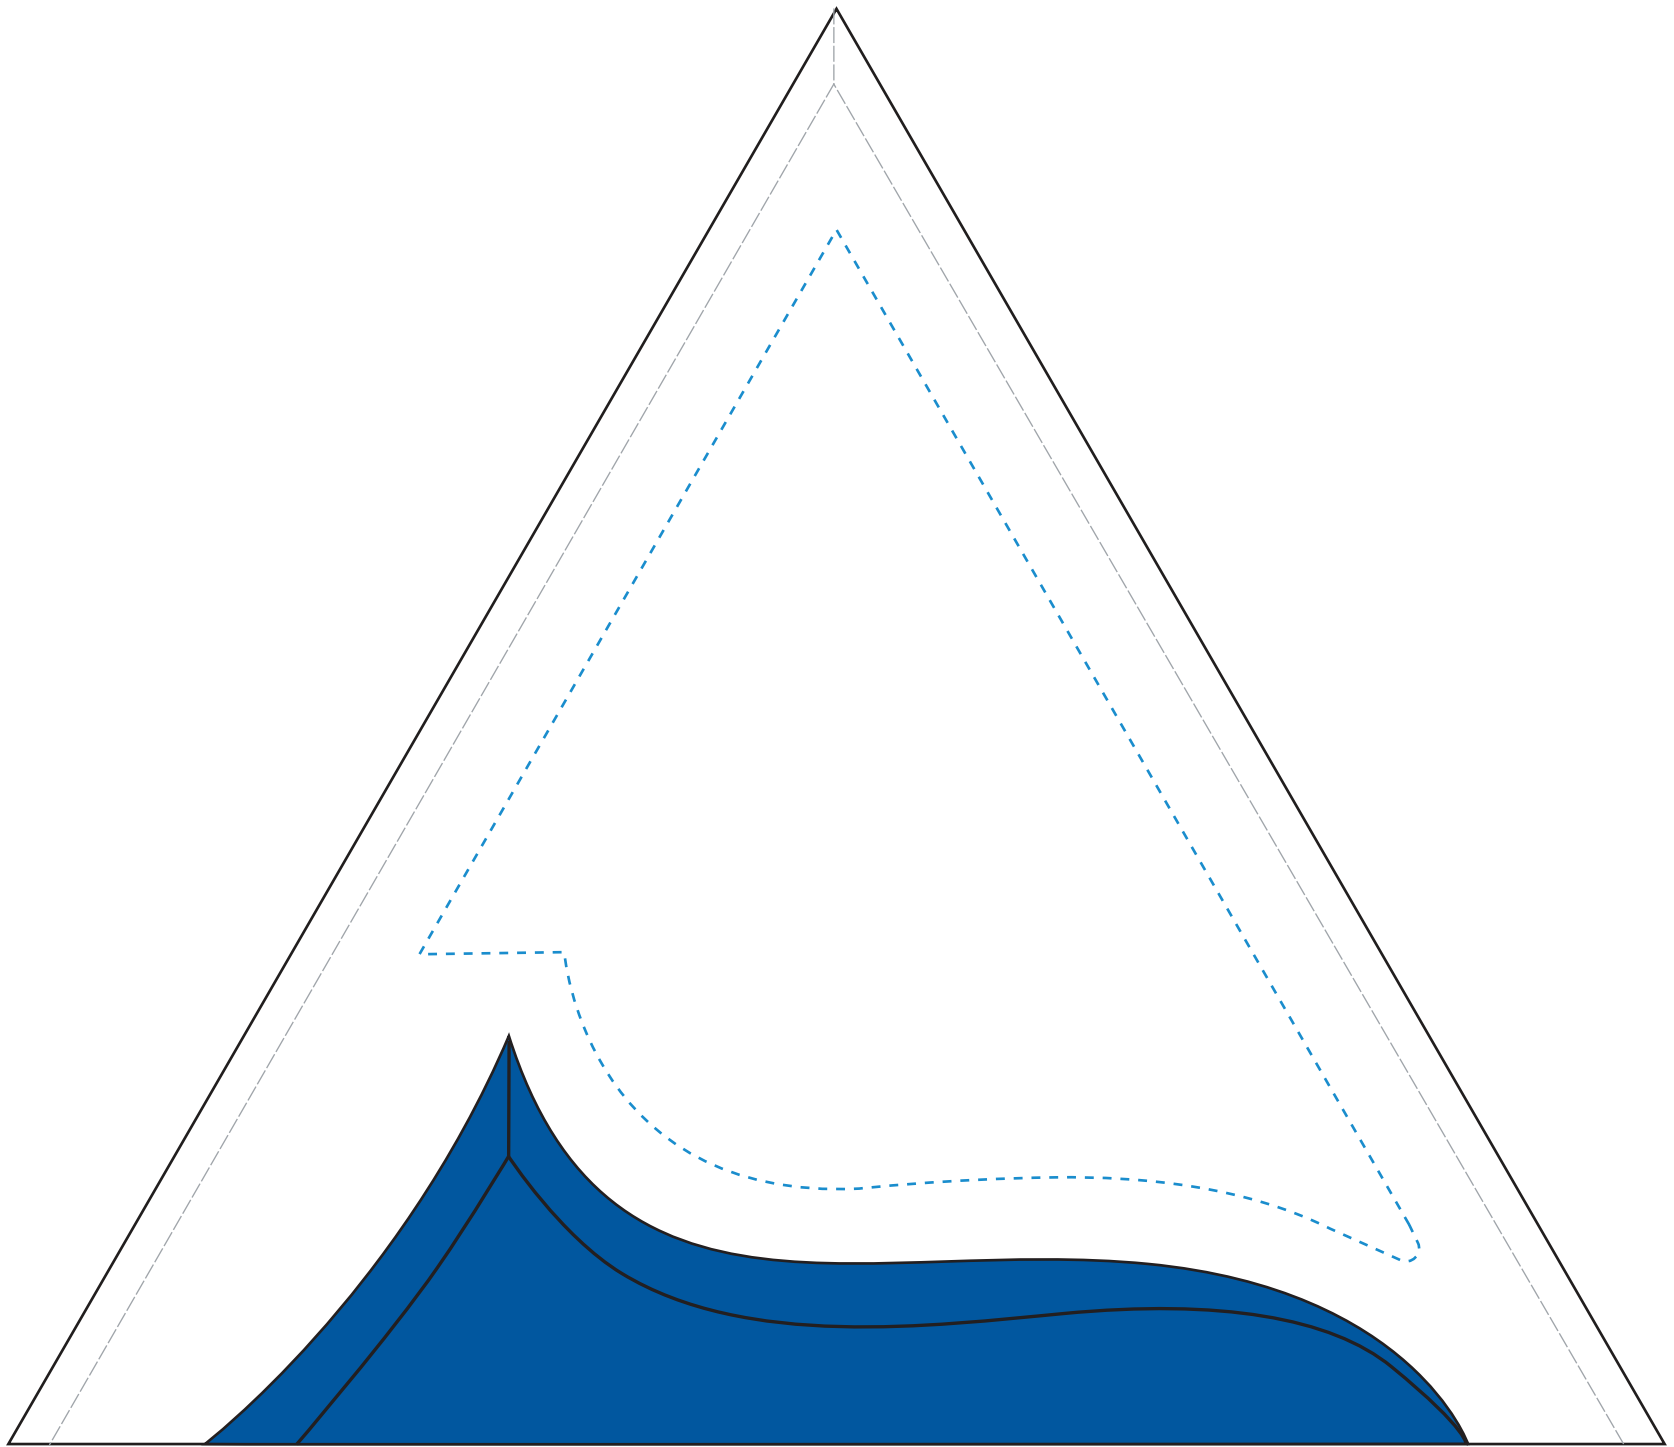

Standard Etch: Reverse

7370 GALA DELUXE TRIANGLE - 7.5"

C7309BLUE BIRD

Blue line represents the max image area.

Standard Etch: Reverse

7370 GALA DELUXE TRIANGLE - 7.5"

C7308BLUE WAVE

Blue line represents the max image area.