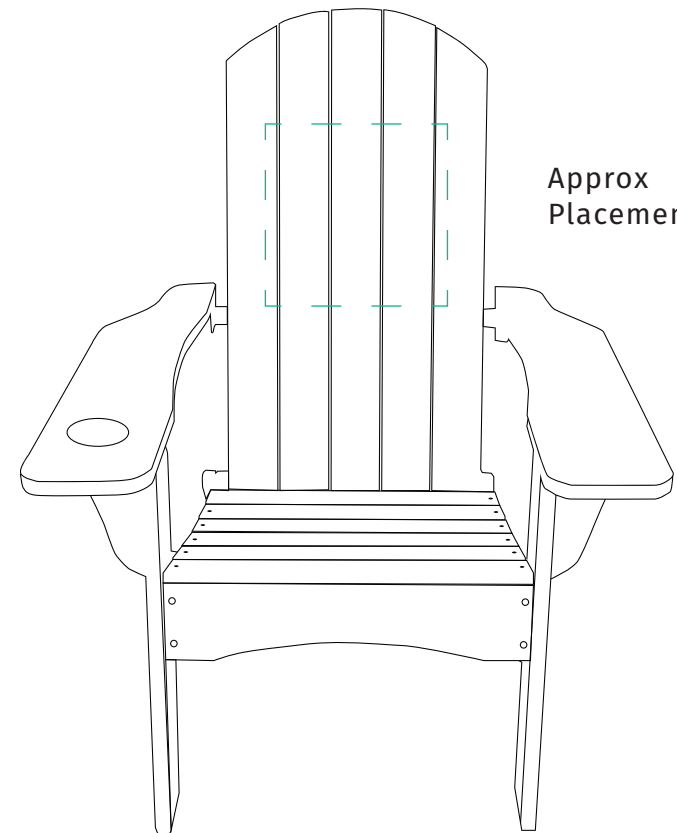

Adirondack Chairs AND001

ART TEMPLATE

Imprint Area: 12" W x 12" H

Dotted line won't print and is just to show the imprint area. No part of the artwork will be cut off.

12"W X 12"H Shown at 40% scale

Approx
Placement