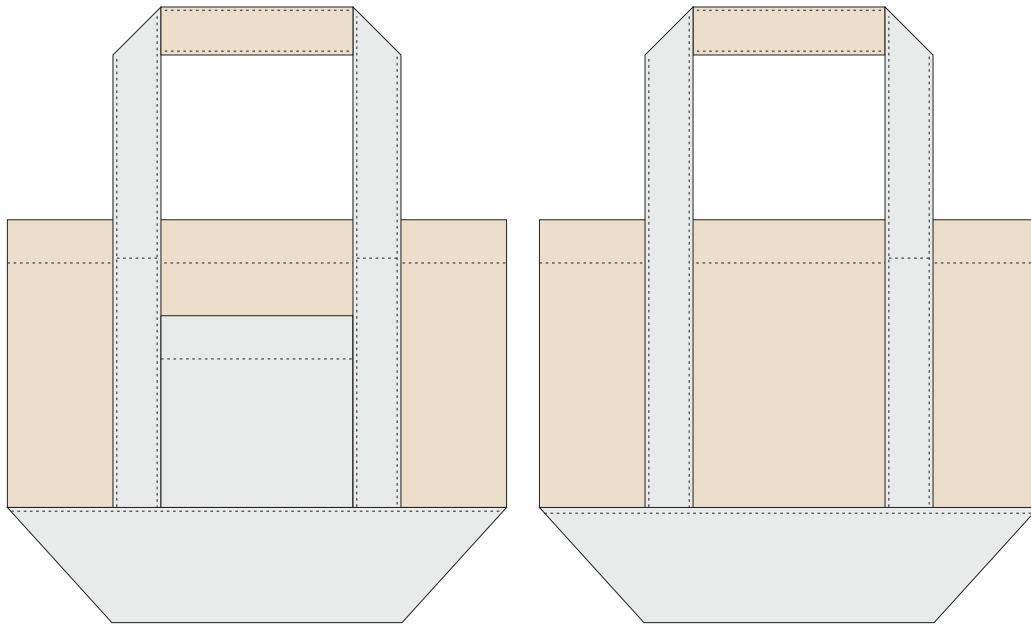

HEAVYWEIGHT CANVAS SMALL TOTE

Artwork Layout

NOTE: ART SHOWN AT 20%
Final Dimensions: 13"W x 10.5"H x 5.5"D

Black line marks product edge
Black Dotted Line marks Stitch Line

DESIGN INFORMATION

This is a CMYK printed product, PMS colors are for reference only.
Placed artwork is available on the RPET panels only. Canvas is only available in Natural Color
Placement tolerance is up to 1.0" on the handle artwork - Repeating artwork is recommended
Back of Handles is made of Cotton Canvas - This cannot be printed
For best results, all line thicknesses should be at least 0.5mm

Maximum File Upload Size should be under 75mb

HEAVYWEIGHT CANVAS SMALL TOTE

Artwork Layout

NOTE: ART SHOWN AT 20%

Blue dotted line marks artwork safe zone

All artwork must bleed to red line

Black line marks product edge

Black Dotted Line marks Stitch Line

Purple dotted line marks estimated top of bag

Artwork Placement Reference

Maximum File Upload Size should be under 75mb

HEAVYWEIGHT CANVAS SMALL TOTE HANGTAG

Artwork Layout

NOTE: ART SHOWN AT 100%
Final Dimensions: 1.75" W X 2.875" H

Blue dotted line marks artwork safe zone
All artwork must bleed to red line
Black line marks product edge

FRONT

BACK

PLACEMENT REFERENCE
HANG TAG LOOPED AROUND LEFT SIDE WEBBING - FRONT OF BAG