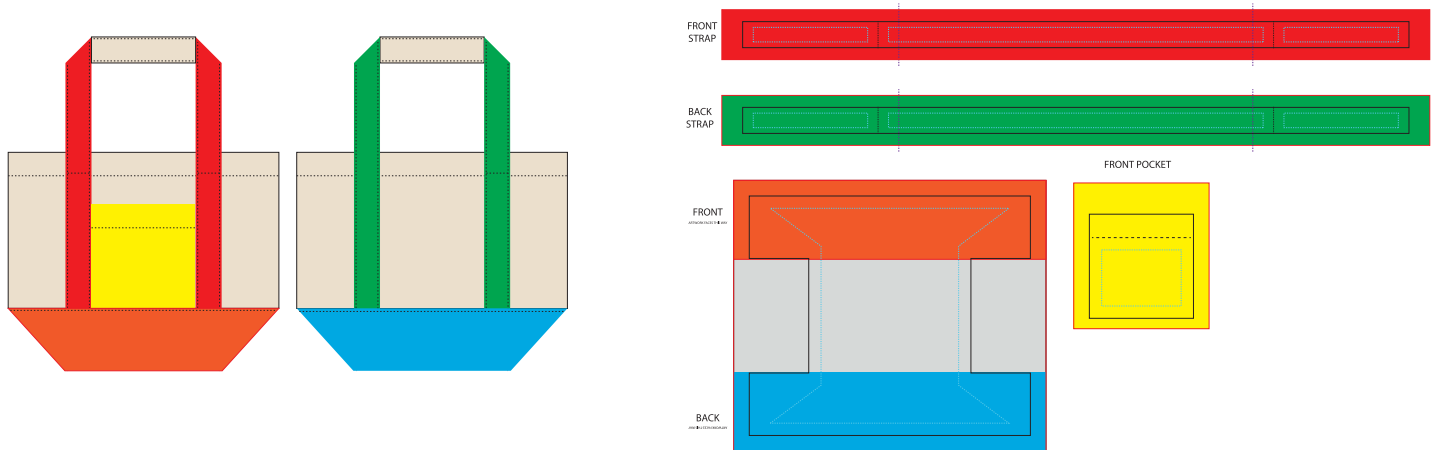

HEAVYWEIGHT CANVAS SMALL TOTE

Artwork Layout

NOTE: ART SHOWN AT 20%
Final Dimensions: 13"W x 10.5"H x 5.5"D

Black line marks product edge
Black Dotted Line marks Stitch Line

DESIGN INFORMATION

This is a CMYK printed product, PMS colors are for reference only.
Placed artwork is available on the RPET panels only. Canvas is only available in Natural Color
Placement tolerance is up to 1.0" on the handle artwork - Repeating artwork is recommended
Back of Handles is made of Cotton Canvas - This cannot be printed
For best results, all line thicknesses should be at least 0.5mm

Maximum File Upload Size should be under 75mb

HEAVYWEIGHT CANVAS SMALL TOTE

Artwork Layout

NOTE: ART SHOWN AT 20%

Blue dotted line marks artwork safe zone

All artwork must bleed to red line

Black line marks product edge

Black Dotted Line marks Stitch Line

Purple dotted line marks estimated top of bag

Artwork Placement Reference

Maximum File Upload Size should be under 75mb

HEAVYWEIGHT CANVAS SMALL TOTE HANGTAG

Artwork Layout

NOTE: ART SHOWN AT 100%
Final Dimensions: 1.75" W X 2.875" H

Blue dotted line marks artwork safe zone
All artwork must bleed to red line
Black line marks product edge

FRONT

BACK

PLACEMENT REFERENCE
HANG TAG LOOPED AROUND LEFT SIDE WEBBING - FRONT OF BAG