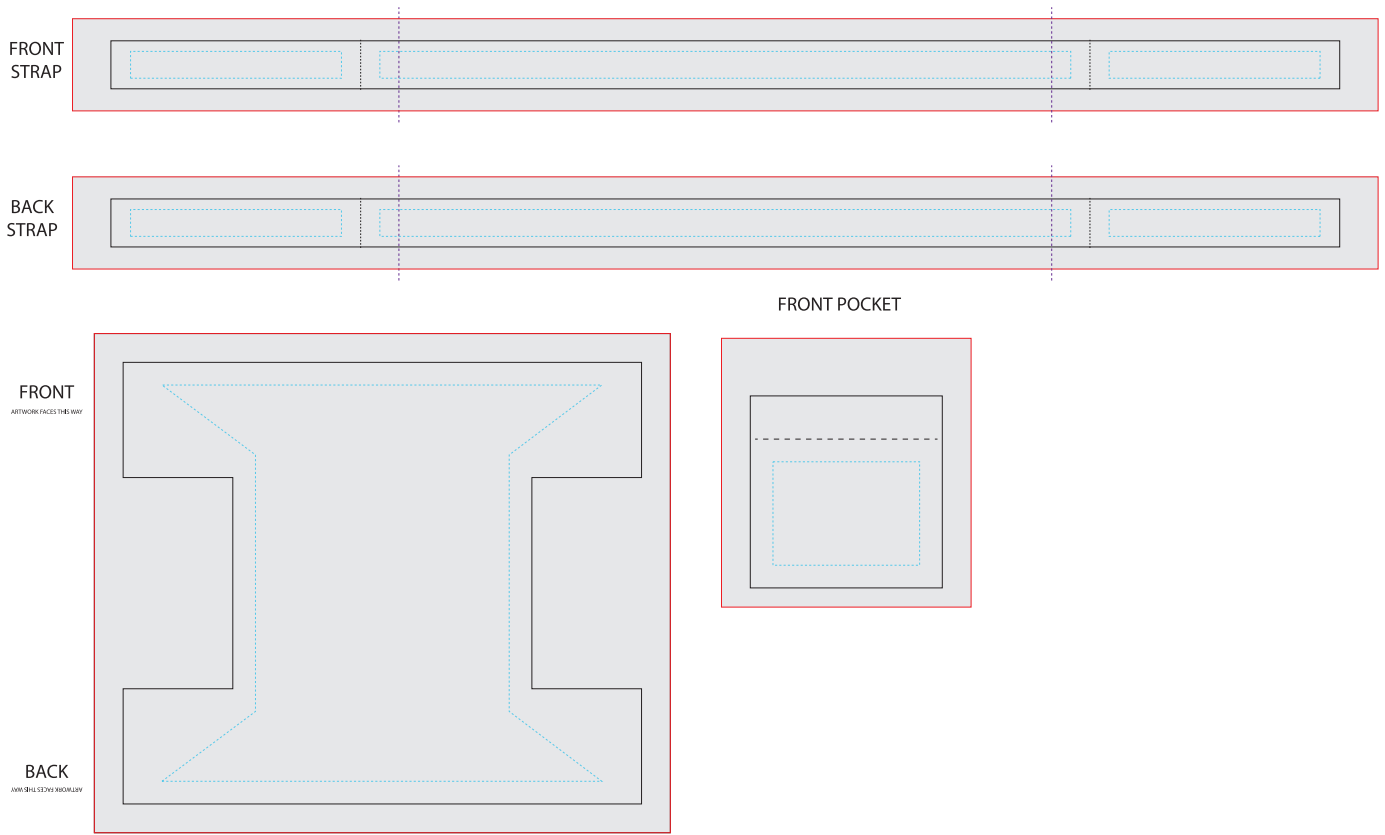

HEAVYWEIGHT CANVAS SMALL TOTE

Artwork Layout

NOTE: ART SHOWN AT 20%
Final Dimensions: 13"W x 10.5"H x 5.5"D

Black line marks product edge
Black Dotted Line marks Stitch Line

DESIGN INFORMATION

This is a CMYK printed product, PMS colors are for reference only.
Placed artwork is available on the RPET panels only. Canvas is only available in Natural Color
Placement tolerance is up to 1.0" on the handle artwork - Repeating artwork is recommended
Back of Handles is made of Cotton Canvas - This cannot be printed
For best results, all line thicknesses should be at least 0.5mm

Maximum File Upload Size should be under 75mb

HEAVYWEIGHT CANVAS SMALL TOTE

Artwork Layout

NOTE: ART SHOWN AT 20%

Blue dotted line marks artwork safe zone

All artwork must bleed to red line

Black line marks product edge

Black Dotted Line marks Stitch Line

Purple dotted line marks estimated top of bag

Artwork Placement Reference

Maximum File Upload Size should be under 75mb

HEAVYWEIGHT CANVAS SMALL TOTE HANGTAG

Artwork Layout

NOTE: ART SHOWN AT 100%
Final Dimensions: 1.75" W X 2.875" H

Blue dotted line marks artwork safe zone
All artwork must bleed to red line
Black line marks product edge

FRONT

BACK

PLACEMENT REFERENCE
HANG TAG LOOPED AROUND LEFT SIDE WEBBING - FRONT OF BAG