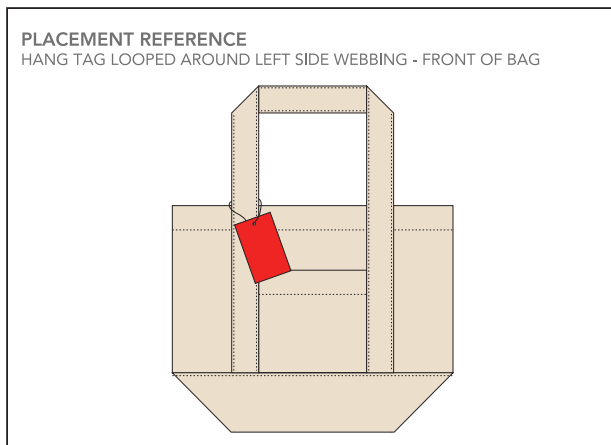

HEAVYWEIGHT CANVAS SMALL TOTE

Artwork Layout

NOTE: ART SHOWN AT 20%
Final Dimensions: 13"W x 10.5"H x 5.5"D

Black line marks product edge
Black Dotted Line marks Stitch Line

DESIGN INFORMATION

This is a CMYK printed product, PMS colors are for reference only.
Placed artwork is available on the RPET panels only. Canvas is only available in Natural Color
Placement tolerance is up to 1.0" on the handle artwork - Repeating artwork is recommended
Back of Handles is made of Cotton Canvas - This cannot be printed
For best results, all line thicknesses should be at least 0.5mm

Maximum File Upload Size should be under 75mb

HEAVYWEIGHT CANVAS SMALL TOTE

Artwork Layout

NOTE: ART SHOWN AT 20%

Blue dotted line marks artwork safe zone

All artwork must bleed to red line

Black line marks product edge

Black Dotted Line marks Stitch Line

Purple dotted line marks estimated top of bag

Artwork Placement Reference

Maximum File Upload Size should be under 75mb

HEAVYWEIGHT CANVAS SMALL TOTE HANGTAG

Artwork Layout

NOTE: ART SHOWN AT 100%
Final Dimensions: 1.75" W X 2.875" H

Blue dotted line marks artwork safe zone
All artwork must bleed to red line
Black line marks product edge

FRONT

BACK

PLACEMENT REFERENCE
HANG TAG LOOPED AROUND LEFT SIDE WEBBING - FRONT OF BAG