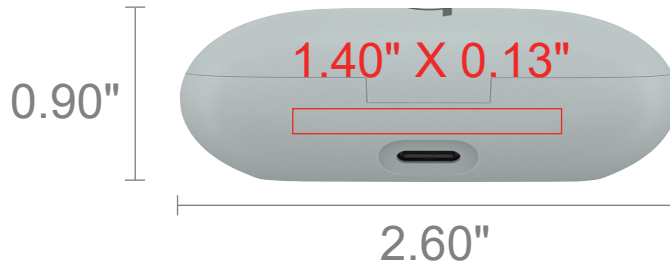

JOB#:

Date:

■ Product: PMS Storm-grey C

Imprint method: UV Full Color

*colors are close to, not exact match

Please respond to this proof as soon as possible. If we do not receive a reply after 72 hours, your order will be put in "pending" status. Failure to respond after that point will result in your order being cancelled with charges.