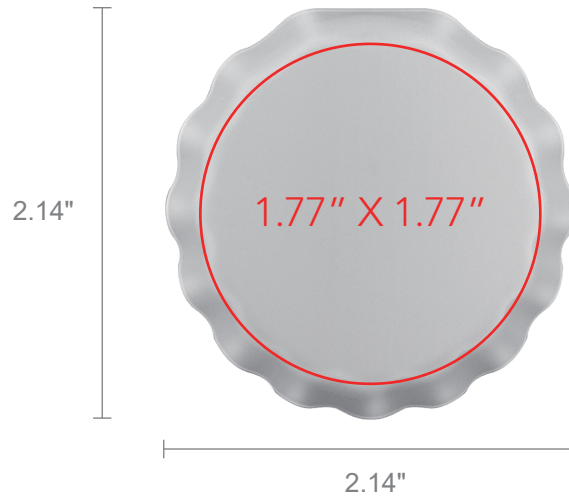

JOB#:

Date:

Product: PMS WHITE C

Imprint method: UV Full Color

*colors are close to, not exact match

Please respond to this proof as soon as possible. If we do not receive a reply after 72 hours, your order will be put in "pending" status. Failure to respond after that point will result in your order being cancelled with charges.