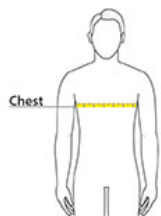

## PRODUCT MEASUREMENTS

	S	M	L	XL	2XL	3XL	4XL	5XL
Chest	20	22	24	26	28	30	32	34
Body Length at Back	27	28	29	30	31	32	33	34
Sleeve Length from Center Back	34 1/2	35 1/2	36 1/2	37 1/2	38 1/2	39	39 1/2	40

**Chest:** Measured across the chest one inch below armhole when laid flat.

**Body Length at Back:** Measured from high point shoulder to finished hem at back.

**Sleeve Length from Center Back:** Measure from Center Back neck to shoulder point to sleeve hem.

## SIZE CHARTS

	S	M	L	XL	2XL	3XL	4XL	5XL
Chest	34-36	38-40	42-44	46-48	50-52	54-56	58-60	62-64

## HOW TO MEASURE

---