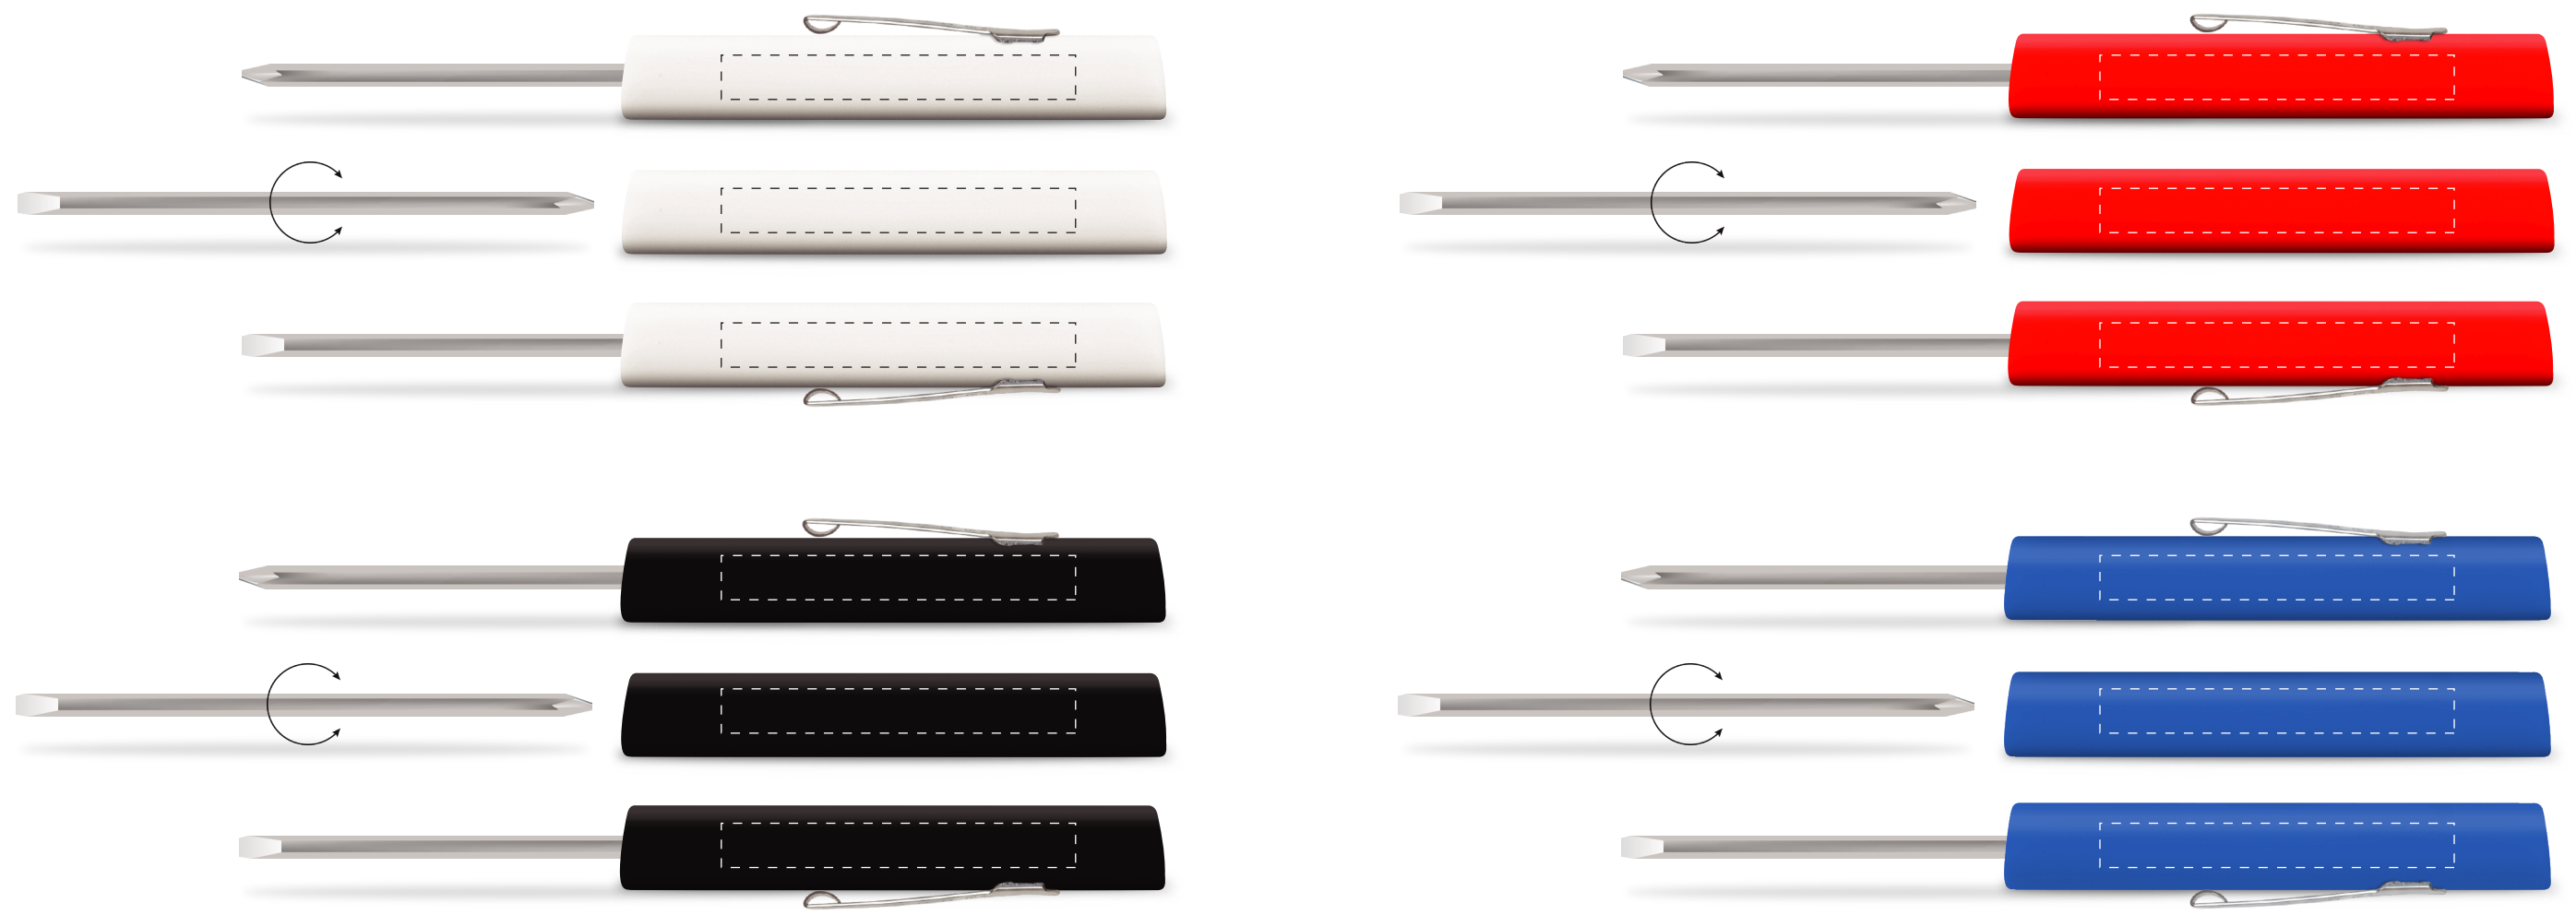

**2062- TRI-AD REVERSIBLE BLADE SCREWDRIVER**

Imprint Method: Screen Print/Digital Print

Imprint Area: 2.00"L x 0.25"H

----- **MAXIMUM IMPRINT AREA**----- Keep any important information inside this box or it will be cut off.

**BUTTON TOPS**

**REVERSIBLE BLADES**

**FIXED BLADES**

**TOOLS (Can Be Used As Blade Or Top)**