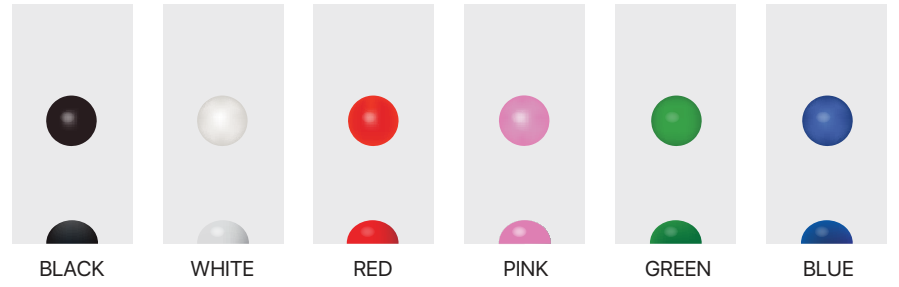

**2062- TRI-AD REVERSIBLE BLADE SCREWDRIVER**

Imprint Method: Screen Print/Digital Print

Imprint Area: 2.00"L x 0.25"H

----- **MAXIMUM IMPRINT AREA**----- Keep any important information inside this box or it will be cut off.

**BUTTON TOPS**

**REVERSIBLE BLADES**

**FIXED BLADES**

**TOOLS (Can Be Used As Blade Or Top)**