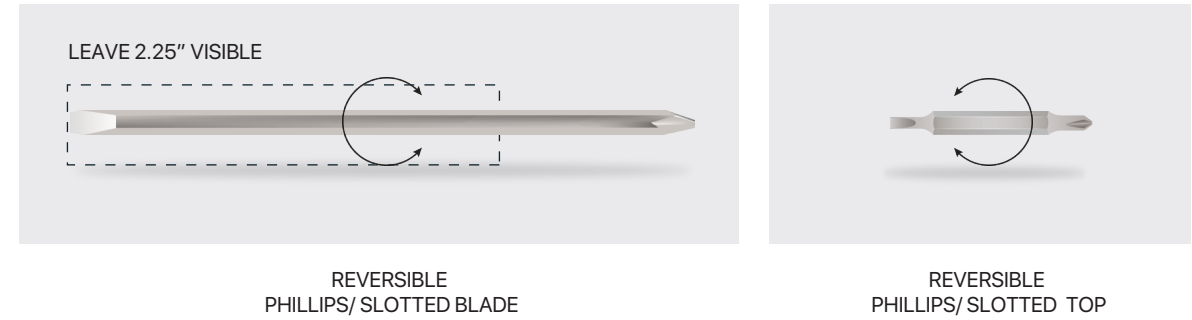

**2062- TRI-AD REVERSIBLE BLADE SCREWDRIVER**

Imprint Method: Screen Print/Digital Print

Imprint Area: 2.00"L x 0.25"H

----- **MAXIMUM IMPRINT AREA**----- Keep any important information inside this box or it will be cut off.

**BUTTON TOPS**

**REVERSIBLE BLADES**

**FIXED BLADES**

**TOOLS (Can Be Used As Blade Or Top)**