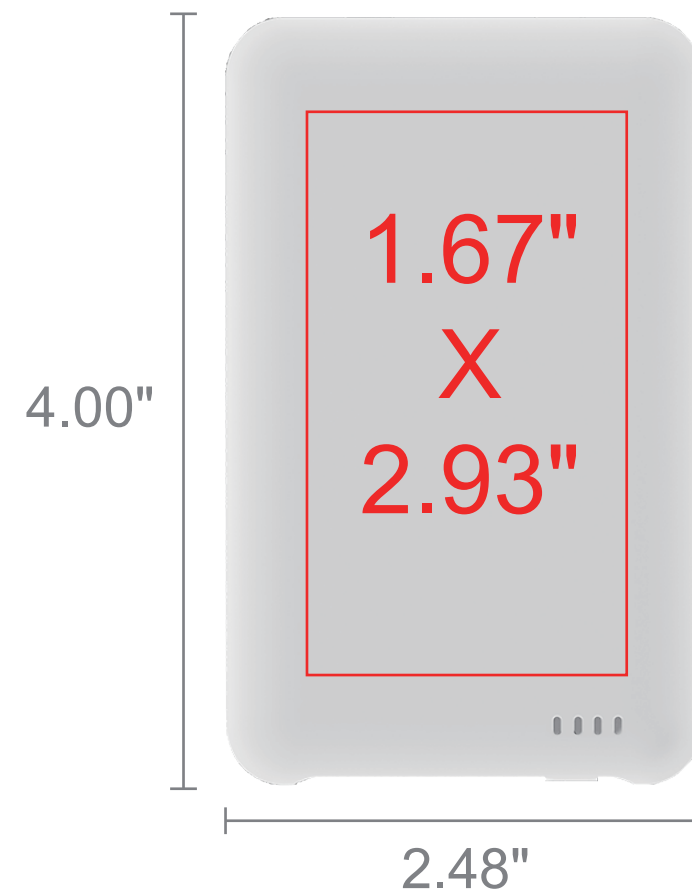

JOB#:

Date:

Product: PMS White C

Imprint method: UV Full Color

*colors are close to, not exact match

Please respond to this proof as soon as possible. If we do not receive a reply after 72 hours, your order will be put in "pending" status. Failure to respond after that point will result in your order being cancelled with charges.