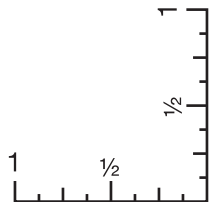

**V6422 Ultrahyde Zippered Padfolio**

Deboss

Front Bottom Right(Standard): 4" w x 3" h

Minimum Font Size: 12 pt.

Minimum Line Weight: 1 pos / 1.5 neg

Halftones Not Available

**V6422 Ultrahyde Zippered Padfolio**

Deboss

Front Bottom(Opt'l, add'l charge): 4"w x 3"h

Minimum Font Size: 12 pt.

Minimum Line Weight: 1 pos / 1.5 neg

Halftones Not Available

**V6422 Ultrahyde Zippered Padfolio**

Deboss

Front Top(Opt'l, add'l charge): 4" w x 4" h

Minimum Font Size: 12 pt.

Minimum Line Weight: 1 pos / 1.5 neg

Halftones Not Available

## V6422 Ultrahyde Zippered Padfolio

Deboss  
Front Center(Opt'l, add'l charge): 4"w x 4"h

Minimum Font Size: 12 pt.  
Minimum Line Weight: 1 pos / 1.5 neg  
Halftones Not Available