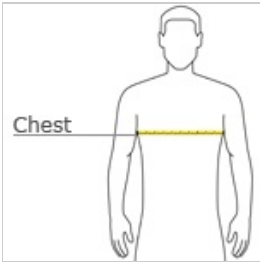

# Sport-Tek® Competitor™ United Long Sleeve Crew ST100LS

Put yourself at the top of the game with this Competitor United crew that features moisture wicking and sun protection.

- 3.8-ounce, 100% poly interlock w ith PosiCharge® technology
- UPF rating of 30+
- Tear-aw ay label
- Contrast colorblocking dow n sleeve

front

back

## HOW TO MEASURE

### CHEST WIDTH

Measure under the arm and around the fullest part of the chest w ith arms dow n, keeping tape horizontal.