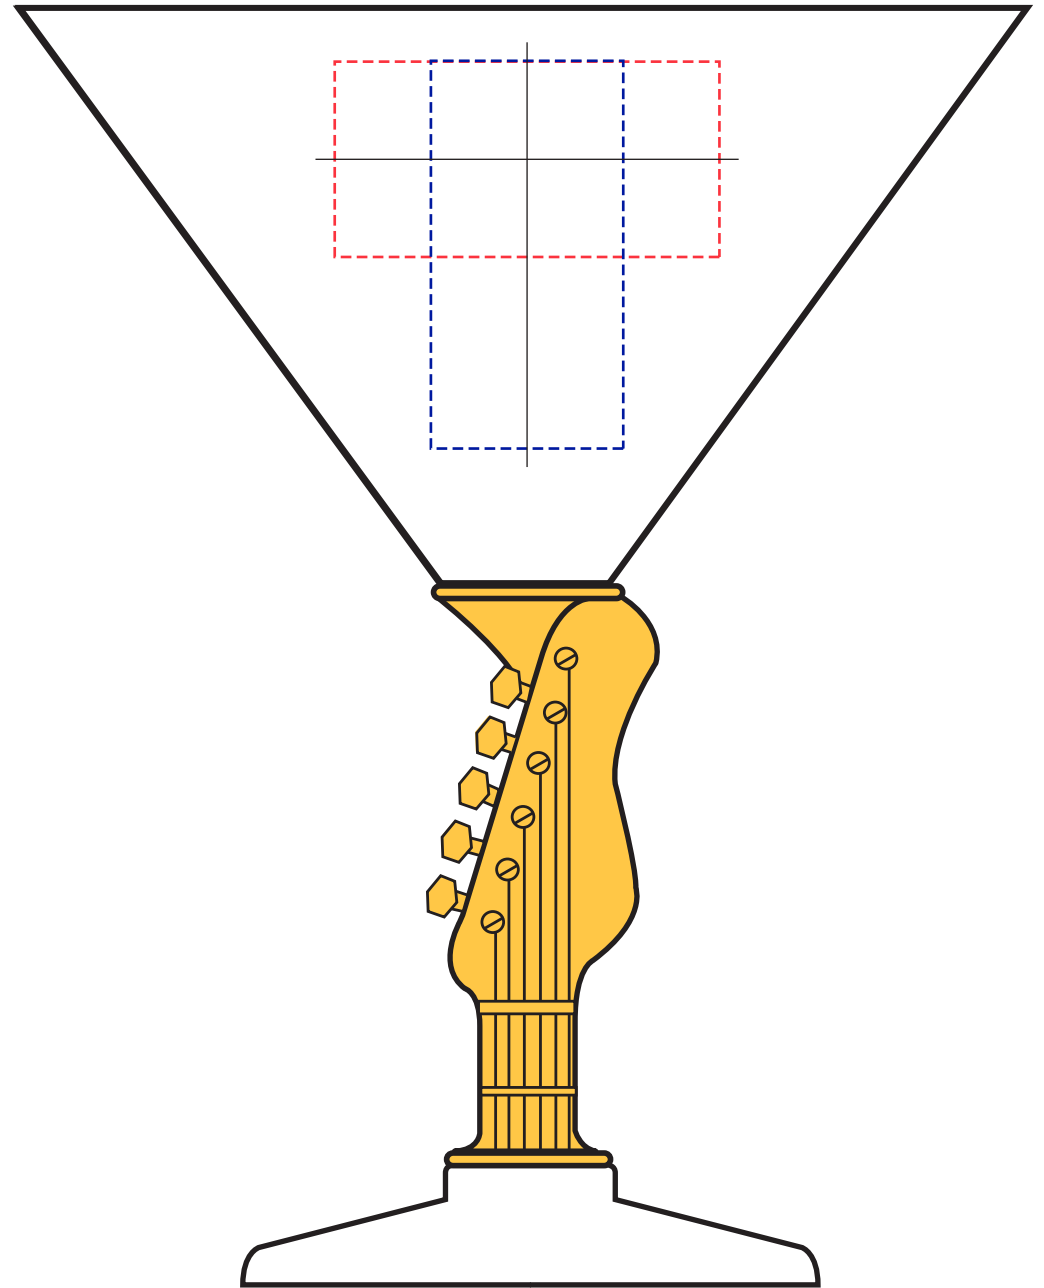

10oz Novelty Stem Martini
M10N-Cactus

Spot Color Imprint: 2"w x 1"h

Full Color Imprint: 1"w x 2"h

Side 2

Side 1

10oz Novelty Stem Martini
M10N-Palm

Spot Color Imprint: 2"w x 1"h

Full Color Imprint: 1"w x 2"h

10oz Novelty Stem Martini
M10N-Guitar

Spot Color Imprint: 2"w x 1"h

Full Color Imprint: 1"w x 2"h

Side 2

Side 1