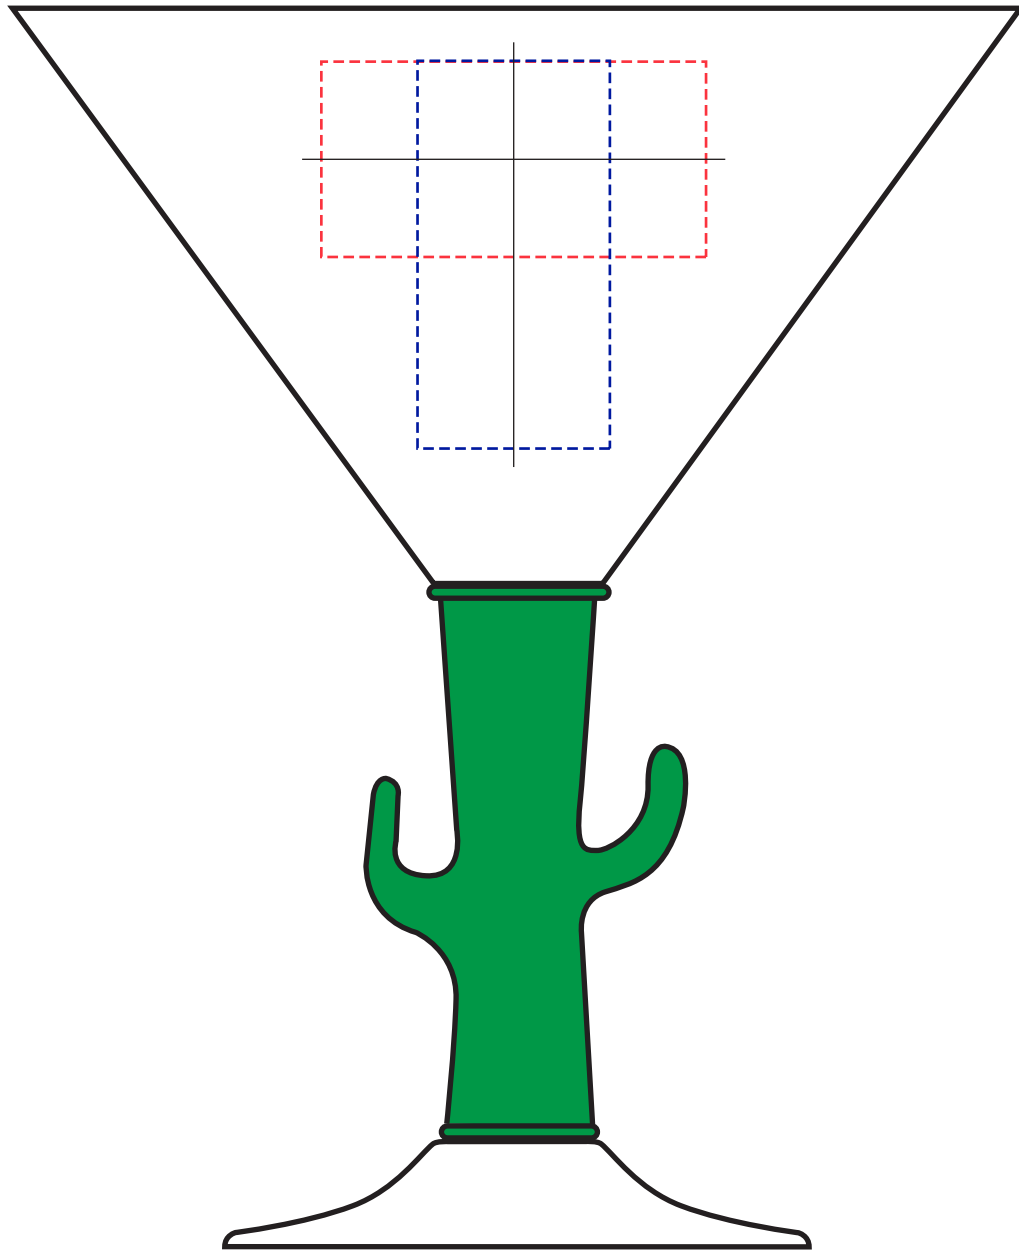

10oz Novelty Stem Martini
M10N-Cactus

Spot Color Imprint: 2"w x 1"h

Full Color Imprint: 1"w x 2"h

Side 2

Side 1

10oz Novelty Stem Martini
M10N-Palm

Spot Color Imprint: 2"w x 1"h

Full Color Imprint: 1"w x 2"h

10oz Novelty Stem Martini
M10N-Guitar

Spot Color Imprint: 2"w x 1"h

Full Color Imprint: 1"w x 2"h

Side 2

Side 1