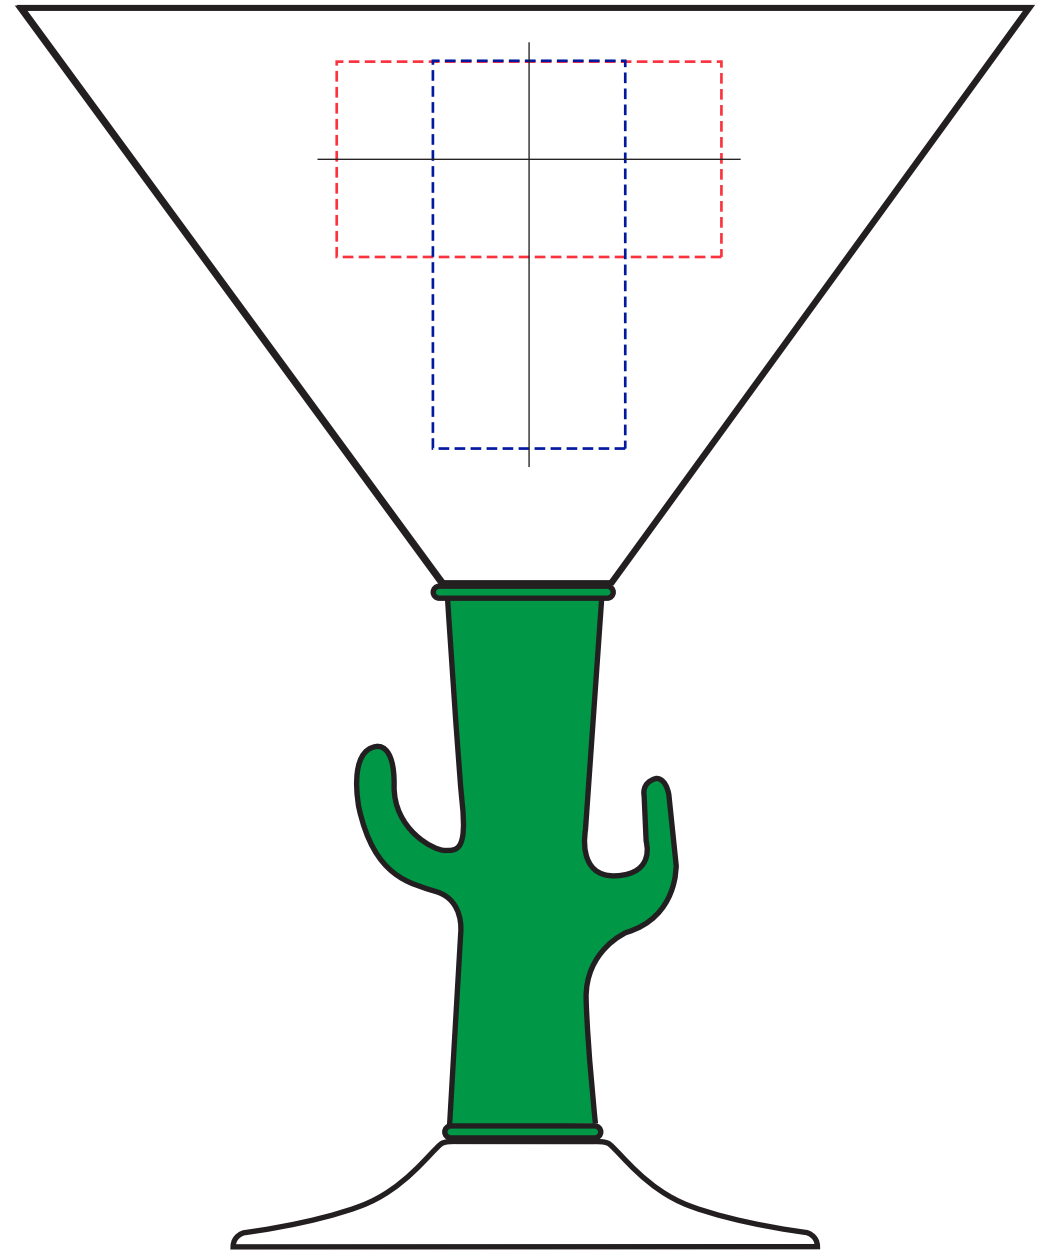

10oz Novelty Stem Martini
M10N-Cactus

Spot Color Imprint: 2"w x 1"h

Full Color Imprint: 1"w x 2"h

Side 2

Side 1

10oz Novelty Stem Martini
M10N-Palm

Spot Color Imprint: 2"w x 1"h

Full Color Imprint: 1"w x 2"h

10oz Novelty Stem Martini
M10N-Guitar

Spot Color Imprint: 2"w x 1"h

Full Color Imprint: 1"w x 2"h

Side 2

Side 1