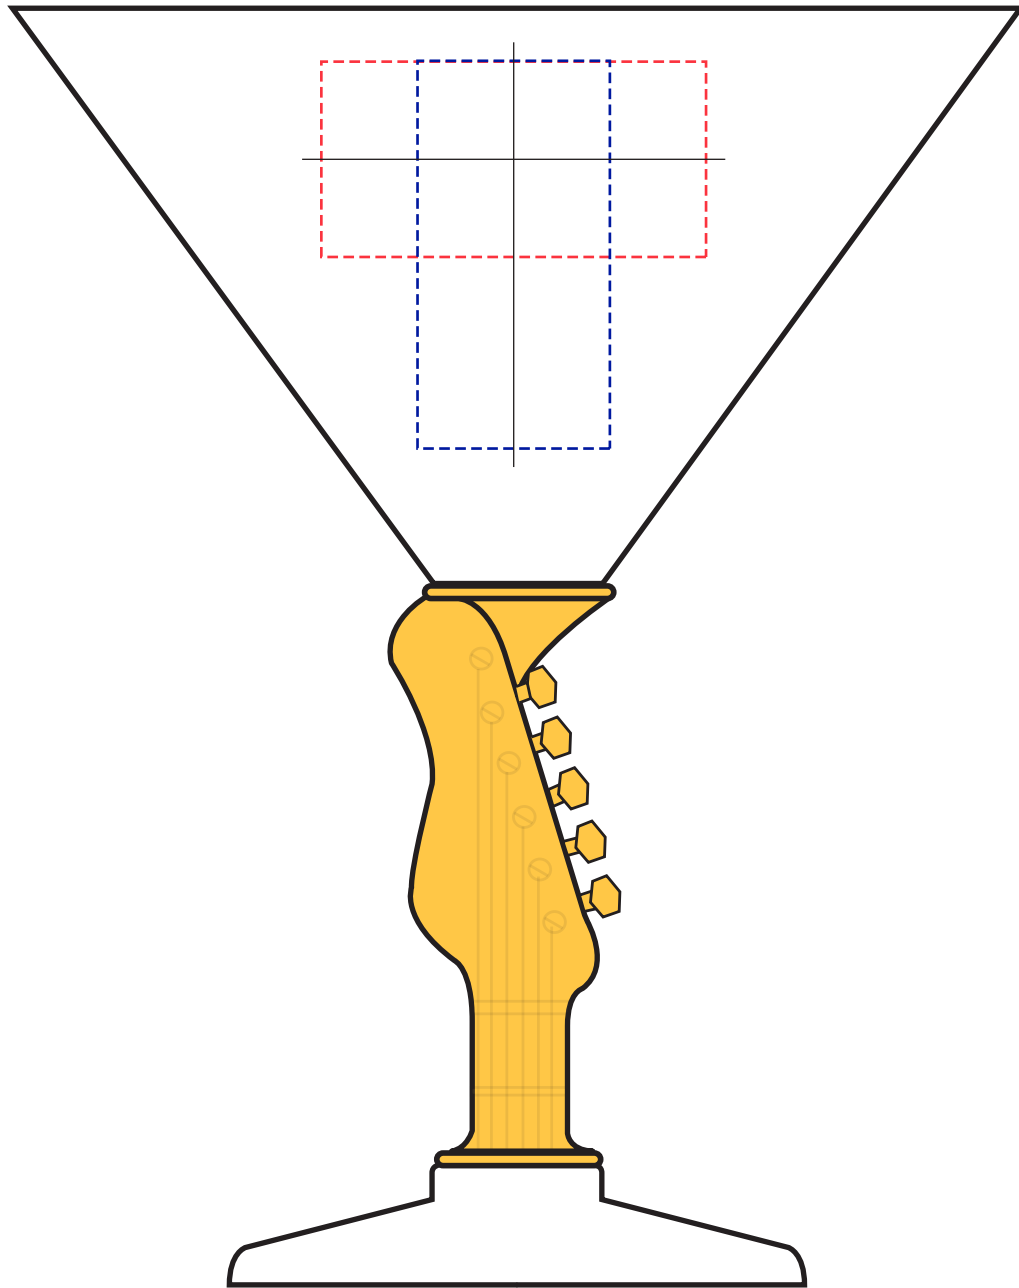

10oz Novelty Stem Martini
M10N-Cactus

Spot Color Imprint: 2"w x 1"h

Full Color Imprint: 1"w x 2"h

Side 2

Side 1

10oz Novelty Stem Martini
M10N-Palm

Spot Color Imprint: 2"w x 1"h

Full Color Imprint: 1"w x 2"h

10oz Novelty Stem Martini
M10N-Guitar

Spot Color Imprint: 2"w x 1"h

Full Color Imprint: 1"w x 2"h

Side 2

Side 1