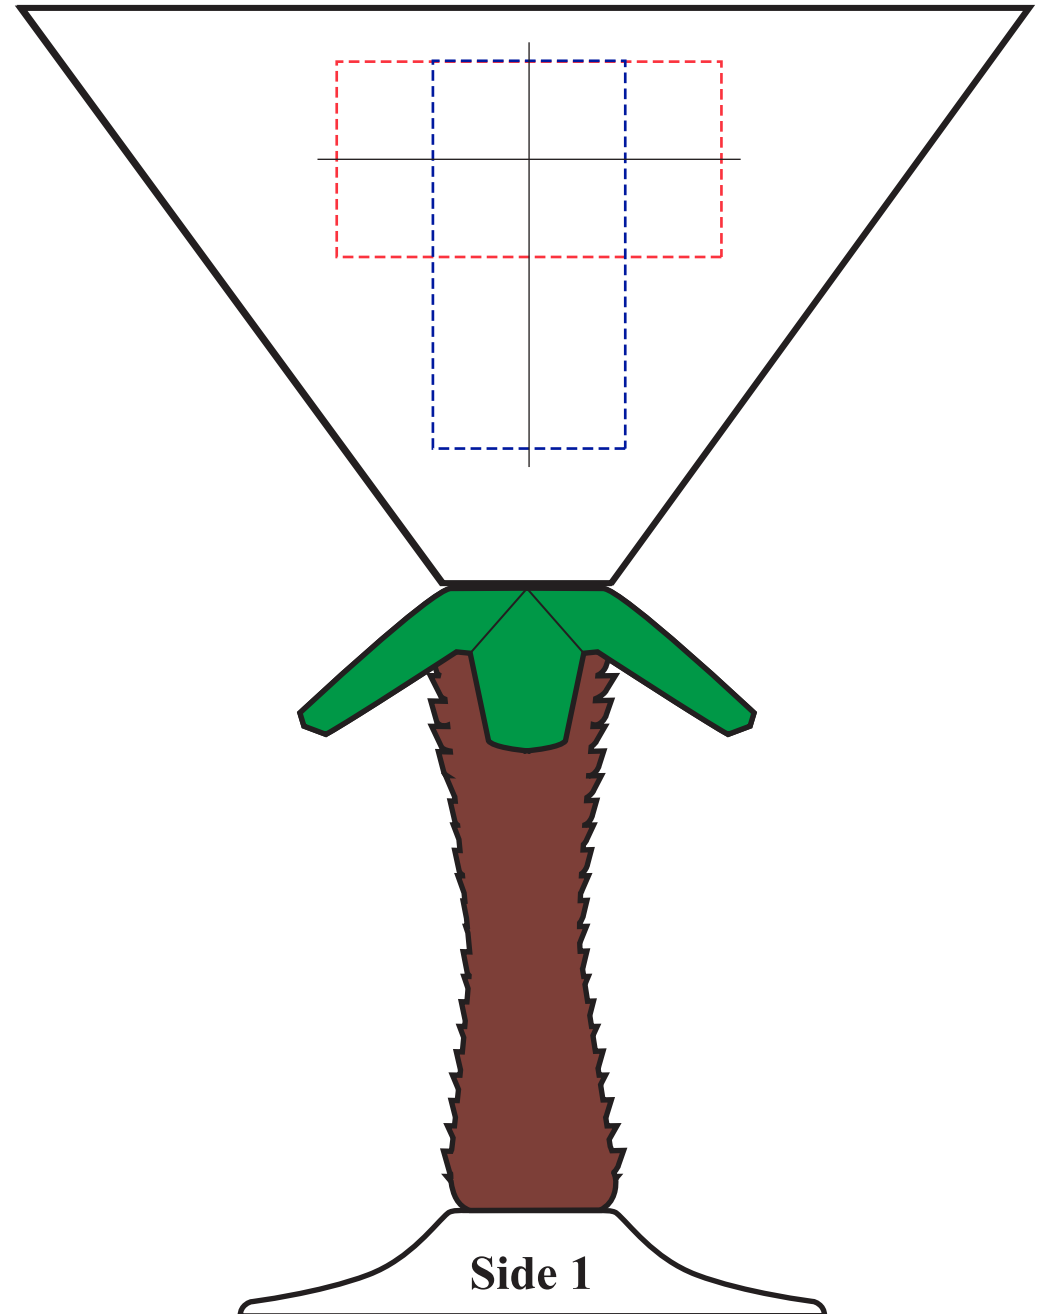

10oz Novelty Stem Martini
M10N-Cactus

Spot Color Imprint: 2"w x 1"h

Full Color Imprint: 1"w x 2"h

Side 2

Side 1

10oz Novelty Stem Martini
M10N-Palm

Spot Color Imprint: 2"w x 1"h

Full Color Imprint: 1"w x 2"h

10oz Novelty Stem Martini
M10N-Guitar

Spot Color Imprint: 2"w x 1"h

Full Color Imprint: 1"w x 2"h

Side 2

Side 1