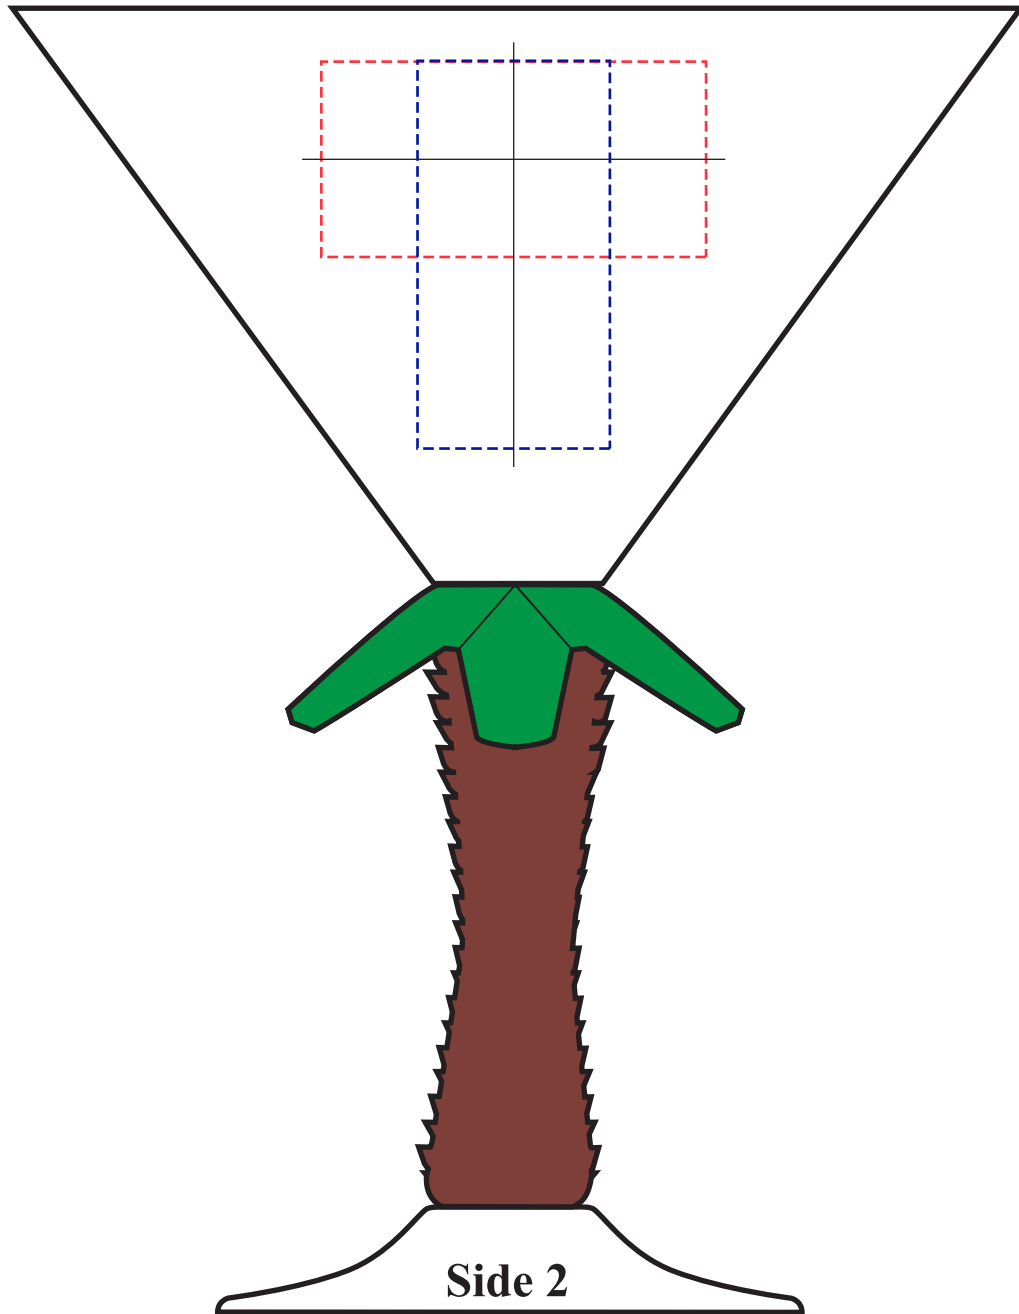

10oz Novelty Stem Martini
M10N-Cactus

Spot Color Imprint: 2"w x 1"h

Full Color Imprint: 1"w x 2"h

Side 2

Side 1

10oz Novelty Stem Martini
M10N-Palm

Spot Color Imprint: 2"w x 1"h

Full Color Imprint: 1"w x 2"h

10oz Novelty Stem Martini
M10N-Guitar

Spot Color Imprint: 2"w x 1"h

Full Color Imprint: 1"w x 2"h

Side 2

Side 1