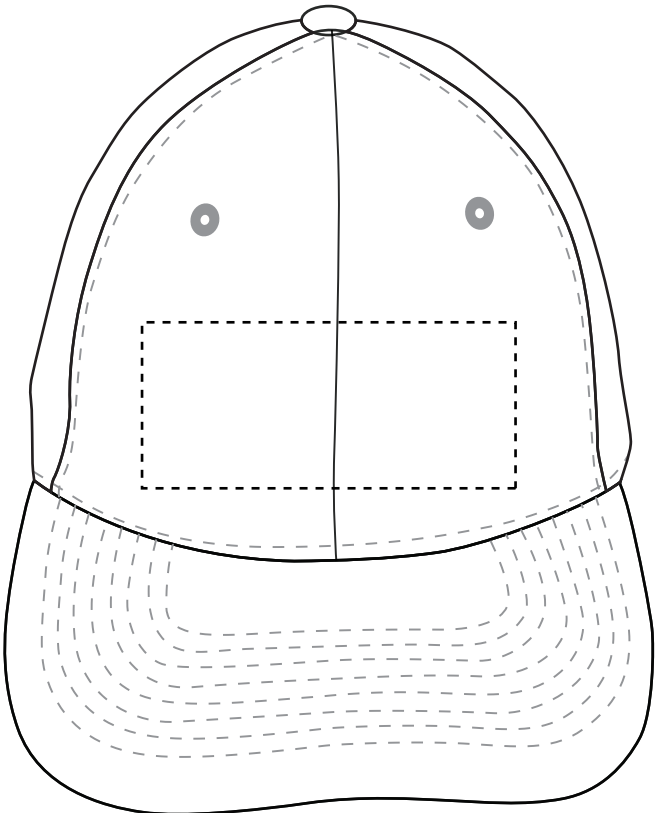

ART TEMPLATE

VHDW26261 Mid-Profile Accent Mesh Snapback Cap

Heat Transfer
Front(Standard): 4.5”w x 2”h (max. 2 color)

Minimum Font Size: 12 pt.
Minimum Line Weight: 1 pos / 1.5 neg
Halftones Not Available

VHDW26261 Mid-Profile Accent Mesh Snapback Cap

Heat Transfer

Front Left(Optional): 2.25" w x 1" h (max. 2 color)

Minimum Font Size: 12 pt.

Minimum Line Weight: 1 pos / 1.5 neg

Halftones Not Available

VHDW26261 Mid-Profile Accent Mesh Snapback Cap

Heat Transfer

Front Right(Optional): 2.25"w x 1"h (max. 2 color)

Minimum Font Size: 12 pt.

Minimum Line Weight: 1 pos / 1.5 neg

Halftones Not Available

VHDW26261 Mid-Profile Accent Mesh Snapback Cap

Full Color

Front(Optional, add'l charge): 4.5"w x 2"h

	<u>Exterior Shape:</u>	<u>Interior Shape:</u>
Min. Font Size:	Sans 8pt./Serif 10pt./Script 12pt.	Sans 5pt./Serif 6pt./Script 8pt.
Min. Line Weight:	1 pos / .75 neg	.5 pos / .75 neg
Halftones:	Available	Available