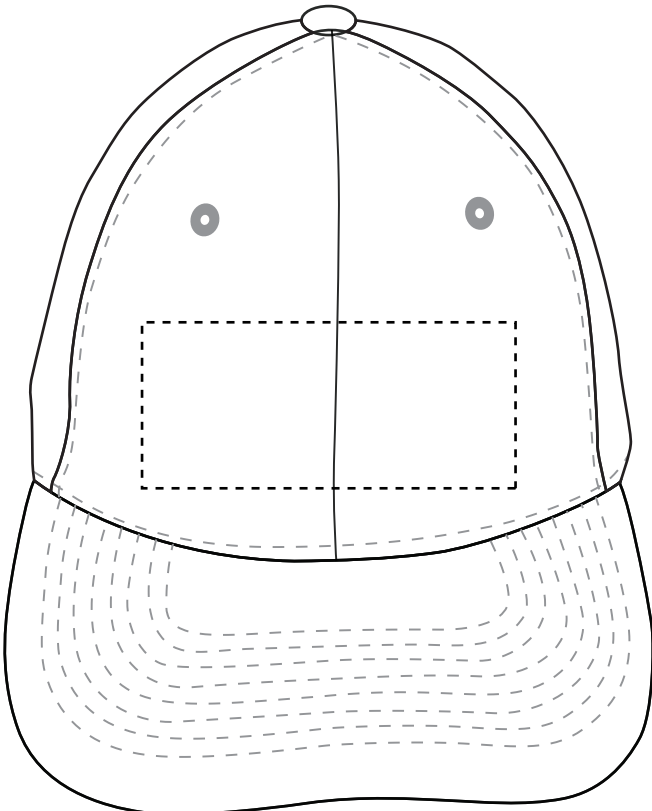

ART TEMPLATE

VHDW26261 Mid-Profile Accent Mesh Snapback Cap

Heat Transfer
Front(Standard): 4.5”w x 2”h (max. 2 color)

Minimum Font Size: 12 pt.
Minimum Line Weight: 1 pos / 1.5 neg
Halftones Not Available

VHDW26261 Mid-Profile Accent Mesh Snapback Cap

Heat Transfer

Front Left(Optional): 2.25" w x 1" h (max. 2 color)

Minimum Font Size: 12 pt.

Minimum Line Weight: 1 pos / 1.5 neg

Halftones Not Available

VHDW26261 Mid-Profile Accent Mesh Snapback Cap

Heat Transfer

Front Right(Optional): 2.25"w x 1"h (max. 2 color)

Minimum Font Size: 12 pt.

Minimum Line Weight: 1 pos / 1.5 neg

Halftones Not Available

VHDW26261 Mid-Profile Accent Mesh Snapback Cap

Full Color

Front(Optional, add'l charge): 4.5"w x 2"h

	<u>Exterior Shape:</u>	<u>Interior Shape:</u>
Min. Font Size:	Sans 8pt./Serif 10pt./Script 12pt.	Sans 5pt./Serif 6pt./Script 8pt.
Min. Line Weight:	1 pos / .75 neg	.5 pos / .75 neg
Halftones:	Available	Available