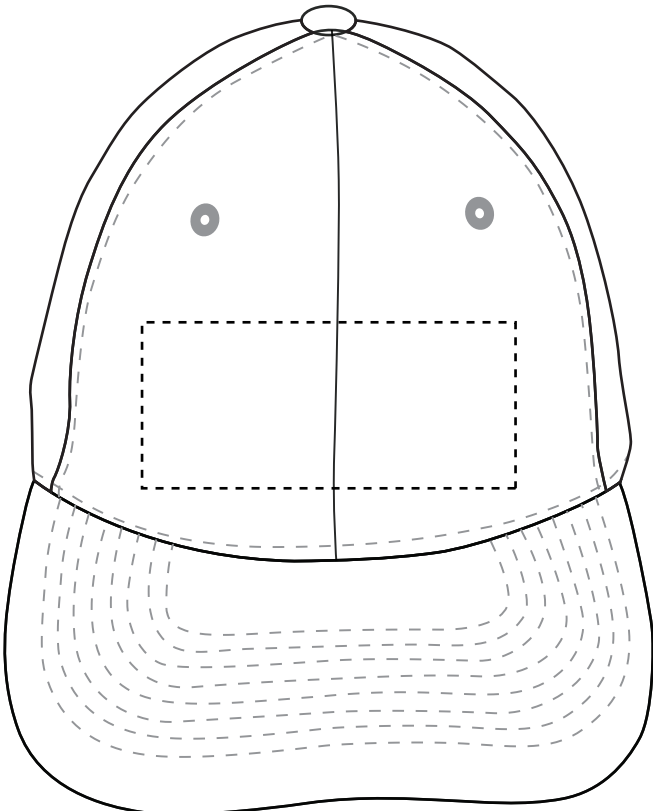

VHDW26261 Mid-Profile Accent Mesh Snapback Cap

Full Color

Front Right(Optional, add'l charge): 2.25" w x 1" h

	Exterior Shape:	Interior Shape:
Min. Font Size:	Sans 8pt./Serif 10pt./Script 12pt.	Sans 5pt./Serif 6pt./Script 8pt.
Min. Line Weight:	1 pos / .75 neg	.5 pos / .75 neg
Halftones:	Available	Available

VHDW26261 Mid-Profile Accent Mesh Snapback Cap

Embroidery

Front(Optional, add'l charge): 4.5"w x 2"h, (max. 12 color)

Minimum Font Size: 5 mm tall, (lower case)

Minimum Line Weight: 1 mm / 2.5 pt

VHDW26261 Mid-Profile Accent Mesh Snapback Cap