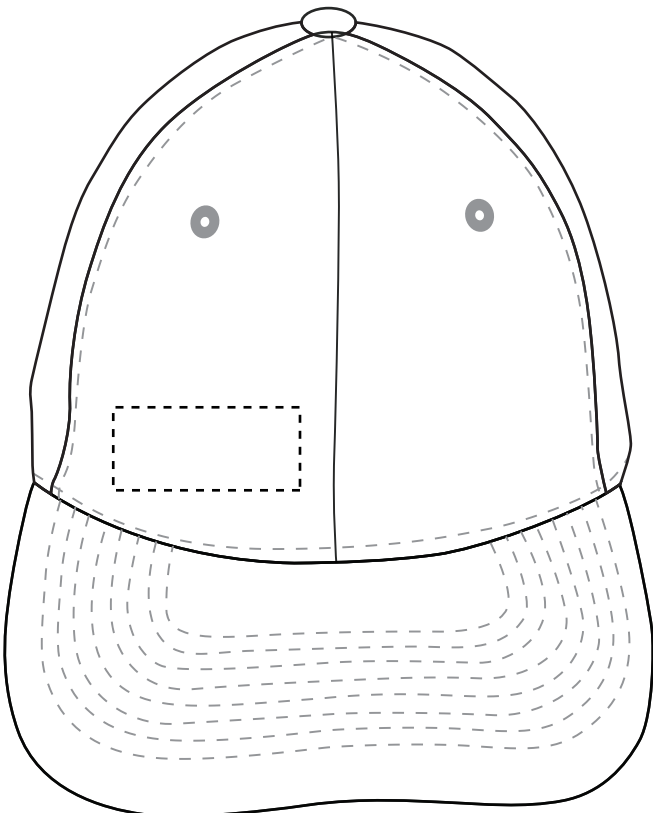

Front(Optional, add'l charge): 4.5"w x 2"h

	<u>Exterior Shape:</u>	<u>Interior Shape:</u>
Min. Font Size:	Sans 8pt./Serif 10pt./Script 12pt.	Sans 5pt./Serif 6pt./Script 8pt.
Min. Line Weight:	1 pos / .75 neg	.5 pos / .75 neg
Halftones:	Available	Available

ART TEMPLATE

VHDW26261 Mid-Profile Accent Mesh Snapback Cap

Full Color

Front Left(Optional, add'l charge): 2.25" w x 1" h

	Exterior Shape:	Interior Shape:
Min. Font Size:	Sans 8pt./Serif 10pt./Script 12pt.	Sans 5pt./Serif 6pt./Script 8pt.
Min. Line Weight:	1 pos / .75 neg	.5 pos / .75 neg
Halftones:	Available	Available

VHDW26261 Mid-Profile Accent Mesh Snapback Cap

Full Color

Front Right(Optional, add'l charge): 2.25" w x 1" h

	Exterior Shape:	Interior Shape:
Min. Font Size:	Sans 8pt./Serif 10pt./Script 12pt.	Sans 5pt./Serif 6pt./Script 8pt.
Min. Line Weight:	1 pos / .75 neg	.5 pos / .75 neg
Halftones:	Available	Available