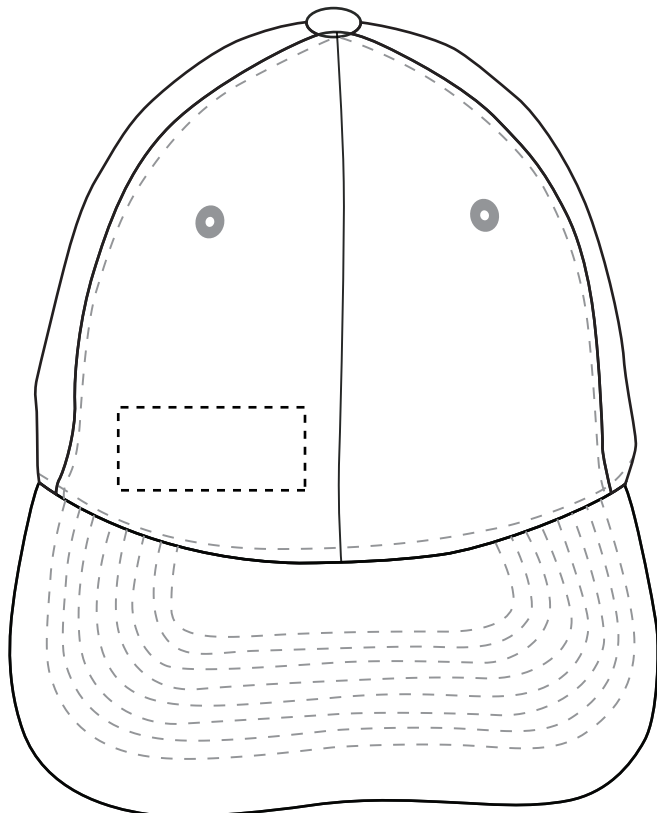

ART TEMPLATE

VHDW26261 Mid-Profile Accent Mesh Snapback Cap

Heat Transfer
Front(Standard): 4.5”w x 2”h (max. 2 color)

Minimum Font Size: 12 pt.
Minimum Line Weight: 1 pos / 1.5 neg
Halftones Not Available

VHDW26261 Mid-Profile Accent Mesh Snapback Cap

Heat Transfer

Front Left(Optional): 2.25" w x 1" h (max. 2 color)

Minimum Font Size: 12 pt.

Minimum Line Weight: 1 pos / 1.5 neg

Halftones Not Available

VHDW26261 Mid-Profile Accent Mesh Snapback Cap

Heat Transfer

Front Right(Optional): 2.25"w x 1"h (max. 2 color)

Minimum Font Size: 12 pt.

Minimum Line Weight: 1 pos / 1.5 neg

Halftones Not Available

VHDW26261 Mid-Profile Accent Mesh Snapback Cap

Full Color

Front(Optional, add'l charge): 4.5"w x 2"h

	<u>Exterior Shape:</u>	<u>Interior Shape:</u>
Min. Font Size:	Sans 8pt./Serif 10pt./Script 12pt.	Sans 5pt./Serif 6pt./Script 8pt.
Min. Line Weight:	1 pos / .75 neg	.5 pos / .75 neg
Halftones:	Available	Available