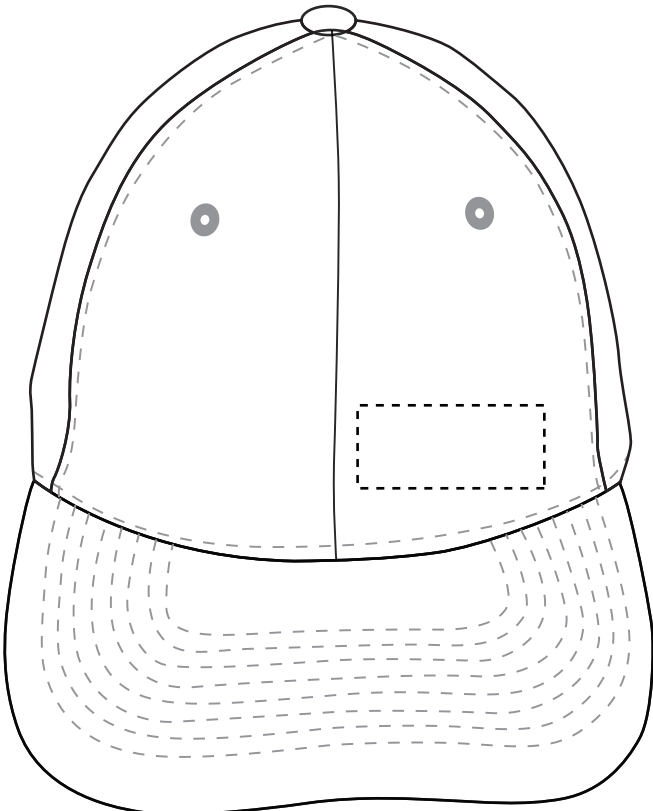

ART TEMPLATE

VHDW26261 Mid-Profile Accent Mesh Snapback Cap

Heat Transfer
Front(Standard): 4.5”w x 2”h (max. 2 color)

Minimum Font Size: 12 pt.
Minimum Line Weight: 1 pos / 1.5 neg
Halftones Not Available

VHDW26261 Mid-Profile Accent Mesh Snapback Cap

Heat Transfer

Front Left(Optional): 2.25" w x 1" h (max. 2 color)

Minimum Font Size: 12 pt.

Minimum Line Weight: 1 pos / 1.5 neg

Halftones Not Available

VHDW26261 Mid-Profile Accent Mesh Snapback Cap

Heat Transfer

Front Right(Optional): 2.25"w x 1"h (max. 2 color)

Minimum Font Size: 12 pt.

Minimum Line Weight: 1 pos / 1.5 neg

Halftones Not Available

VHDW26261 Mid-Profile Accent Mesh Snapback Cap

Full Color

Front(Optional, add'l charge): 4.5"w x 2"h

	<u>Exterior Shape:</u>	<u>Interior Shape:</u>
Min. Font Size:	Sans 8pt./Serif 10pt./Script 12pt.	Sans 5pt./Serif 6pt./Script 8pt.
Min. Line Weight:	1 pos / .75 neg	.5 pos / .75 neg
Halftones:	Available	Available