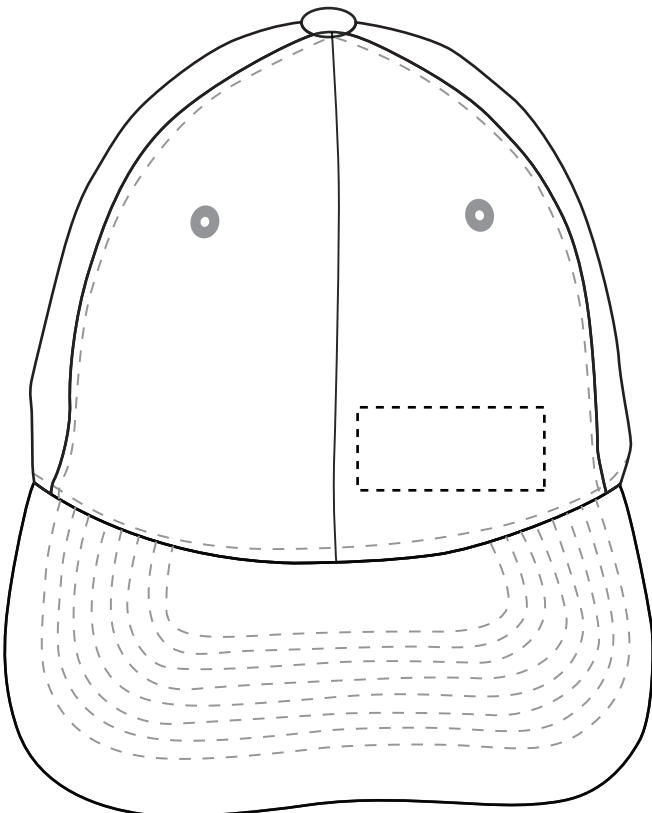

Front(Optional, add'l charge): 4.5"w x 2"h

	<u>Exterior Shape:</u>	<u>Interior Shape:</u>
Min. Font Size:	Sans 8pt./Serif 10pt./Script 12pt.	Sans 5pt./Serif 6pt./Script 8pt.
Min. Line Weight:	1 pos / .75 neg	.5 pos / .75 neg
Halftones:	Available	Available

ART TEMPLATE

VHDW26261 Mid-Profile Accent Mesh Snapback Cap

Full Color

Front Left(Optional, add'l charge): 2.25" w x 1" h

	Exterior Shape:	Interior Shape:
Min. Font Size:	Sans 8pt./Serif 10pt./Script 12pt.	Sans 5pt./Serif 6pt./Script 8pt.
Min. Line Weight:	1 pos / .75 neg	.5 pos / .75 neg
Halftones:	Available	Available