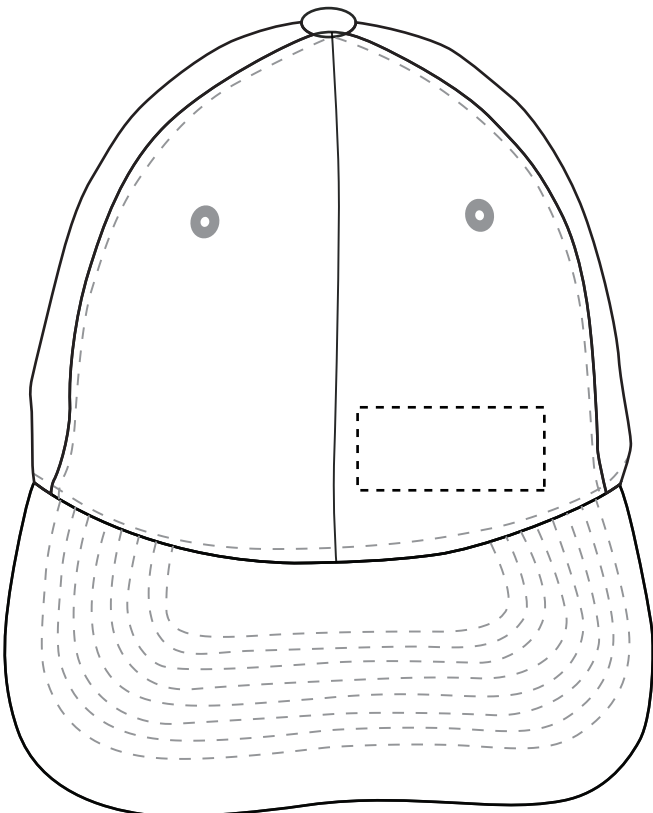

VHDW26261 Mid-Profile Accent Mesh Snapback Cap

Embroidery

Front(Optional, add'l charge): 4.5"w x 2"h, (max. 12 color)

Minimum Font Size: 5 mm tall, (lower case)

Minimum Line Weight: 1 mm / 2.5 pt

VHDW26261 Mid-Profile Accent Mesh Snapback Cap

Embroidery

Front Left(Optional, add'l charge): : 2.25" w x 1" h, (max. 12 color)

Minimum Font Size: 5 mm tall, (lower case)

Minimum Line Weight: 1 mm / 2.5 pt

VHDW26261 Mid-Profile Accent Mesh Snapback Cap