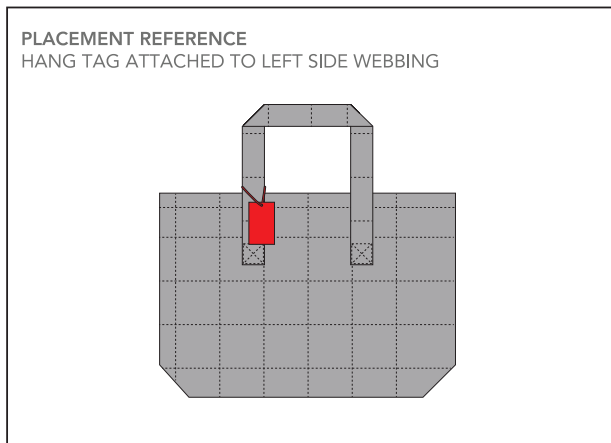

## Artwork Layout

NOTE: ART SHOWN AT 100%  
Final Dimensions: 1.75" W X 2.875" H

Blue dotted line marks artwork safe zone  
All artwork must bleed to red line  
Black line marks product edge

FRONT

BACK

PLACEMENT REFERENCE  
HANG TAG ATTACHED TO LEFT SIDE WEBBING