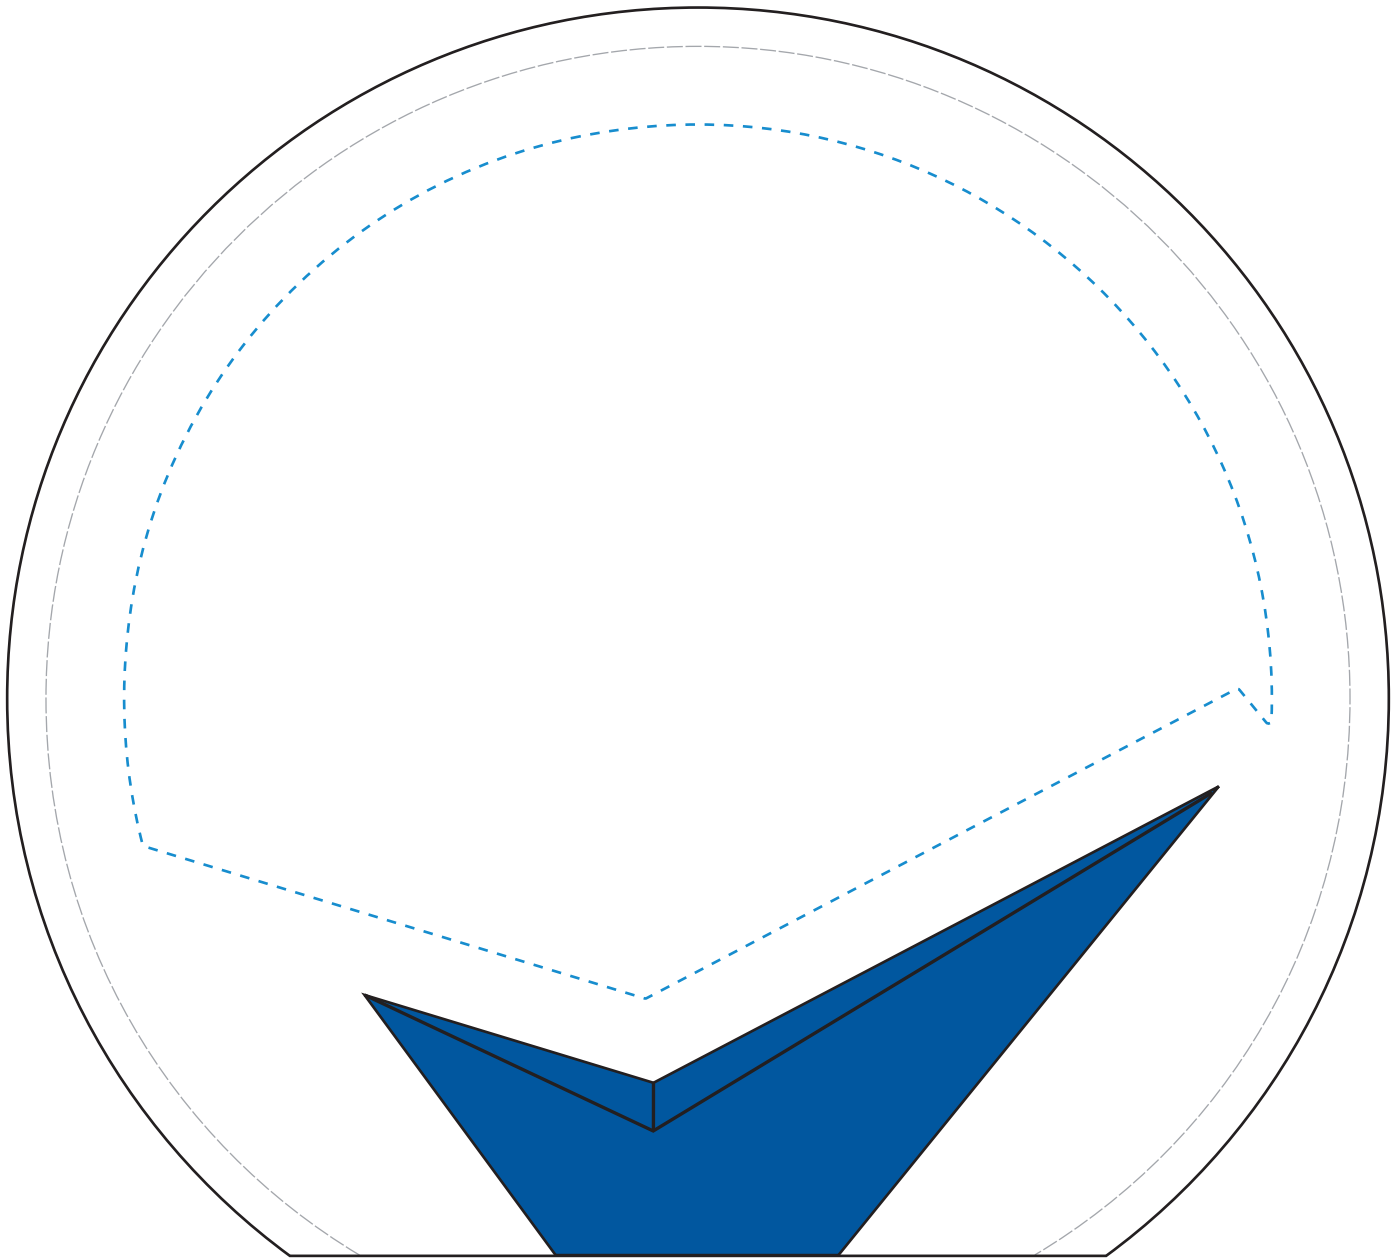

Standard Etch: Reverse

7357 GALA DELUXE CIRCLE - 6.5"

C7309BLUE BIRD

Blue line represents the max image area.

Standard Etch: Reverse

7357 GALA DELUXE CIRCLE - 6.5"

C7307BLUE MOON

Blue line represents the max image area.