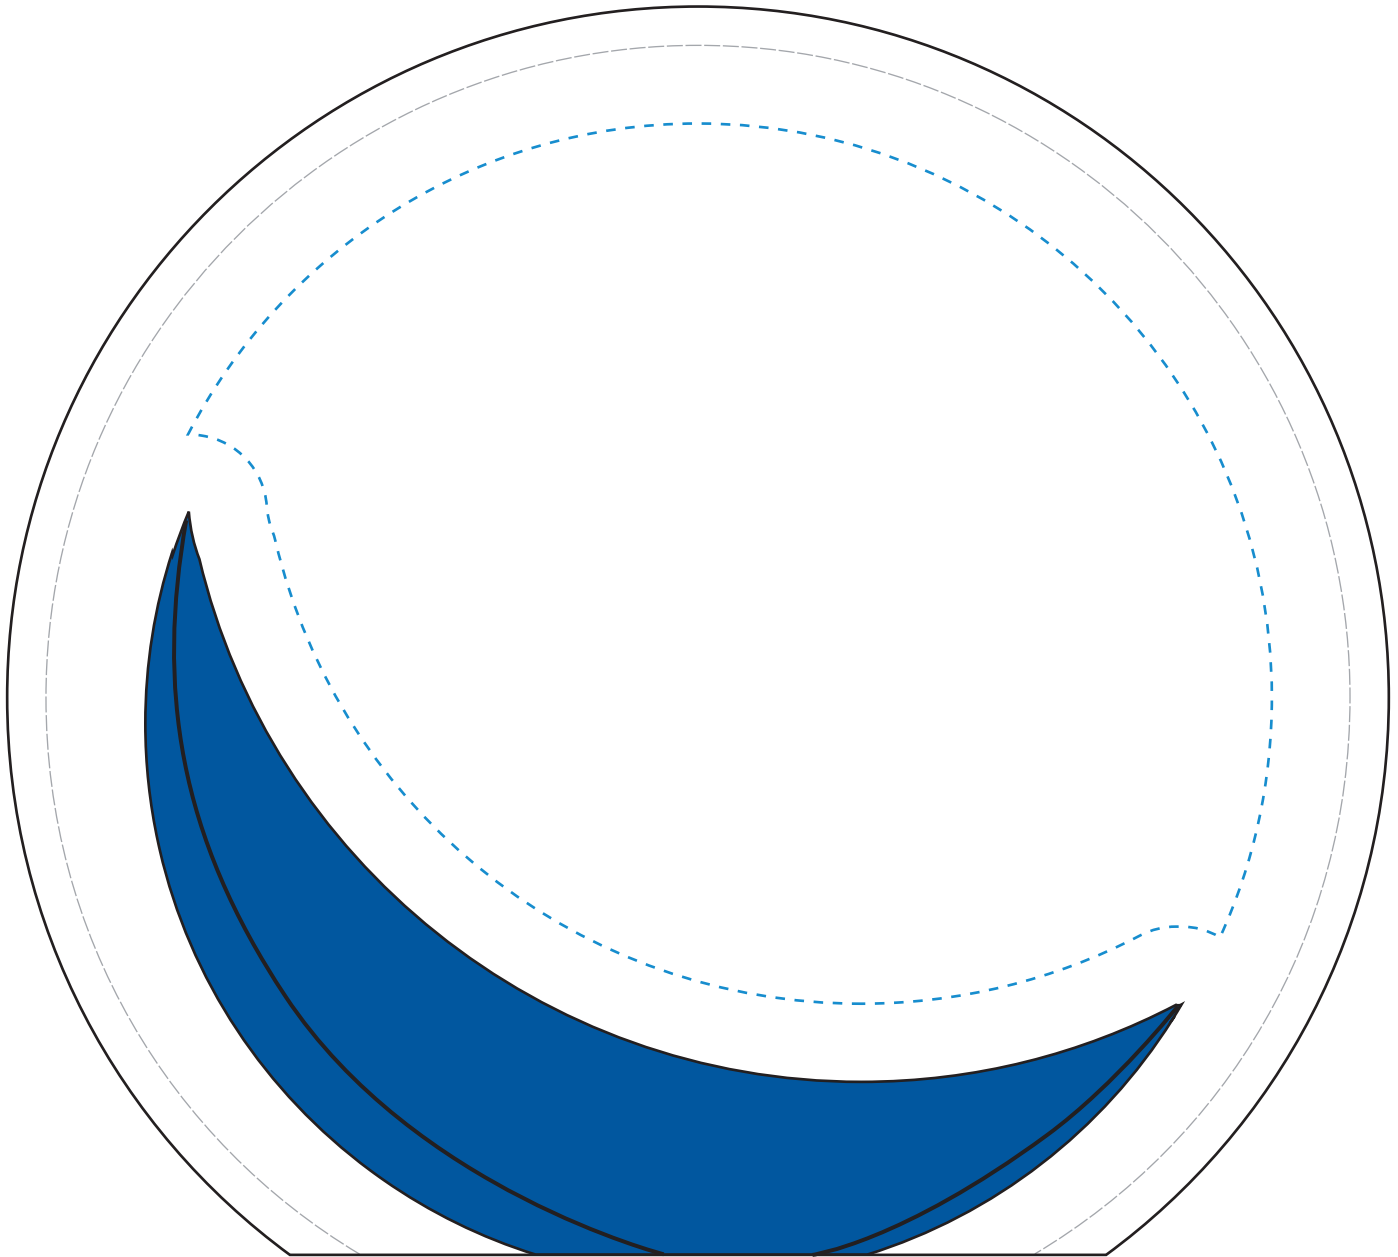

Standard Etch: Reverse

7357 GALA DELUXE CIRCLE - 6.5"

C7309BLUE BIRD

Blue line represents the max image area.

Standard Etch: Reverse

7357 GALA DELUXE CIRCLE - 6.5"

C7307BLUE MOON

Blue line represents the max image area.