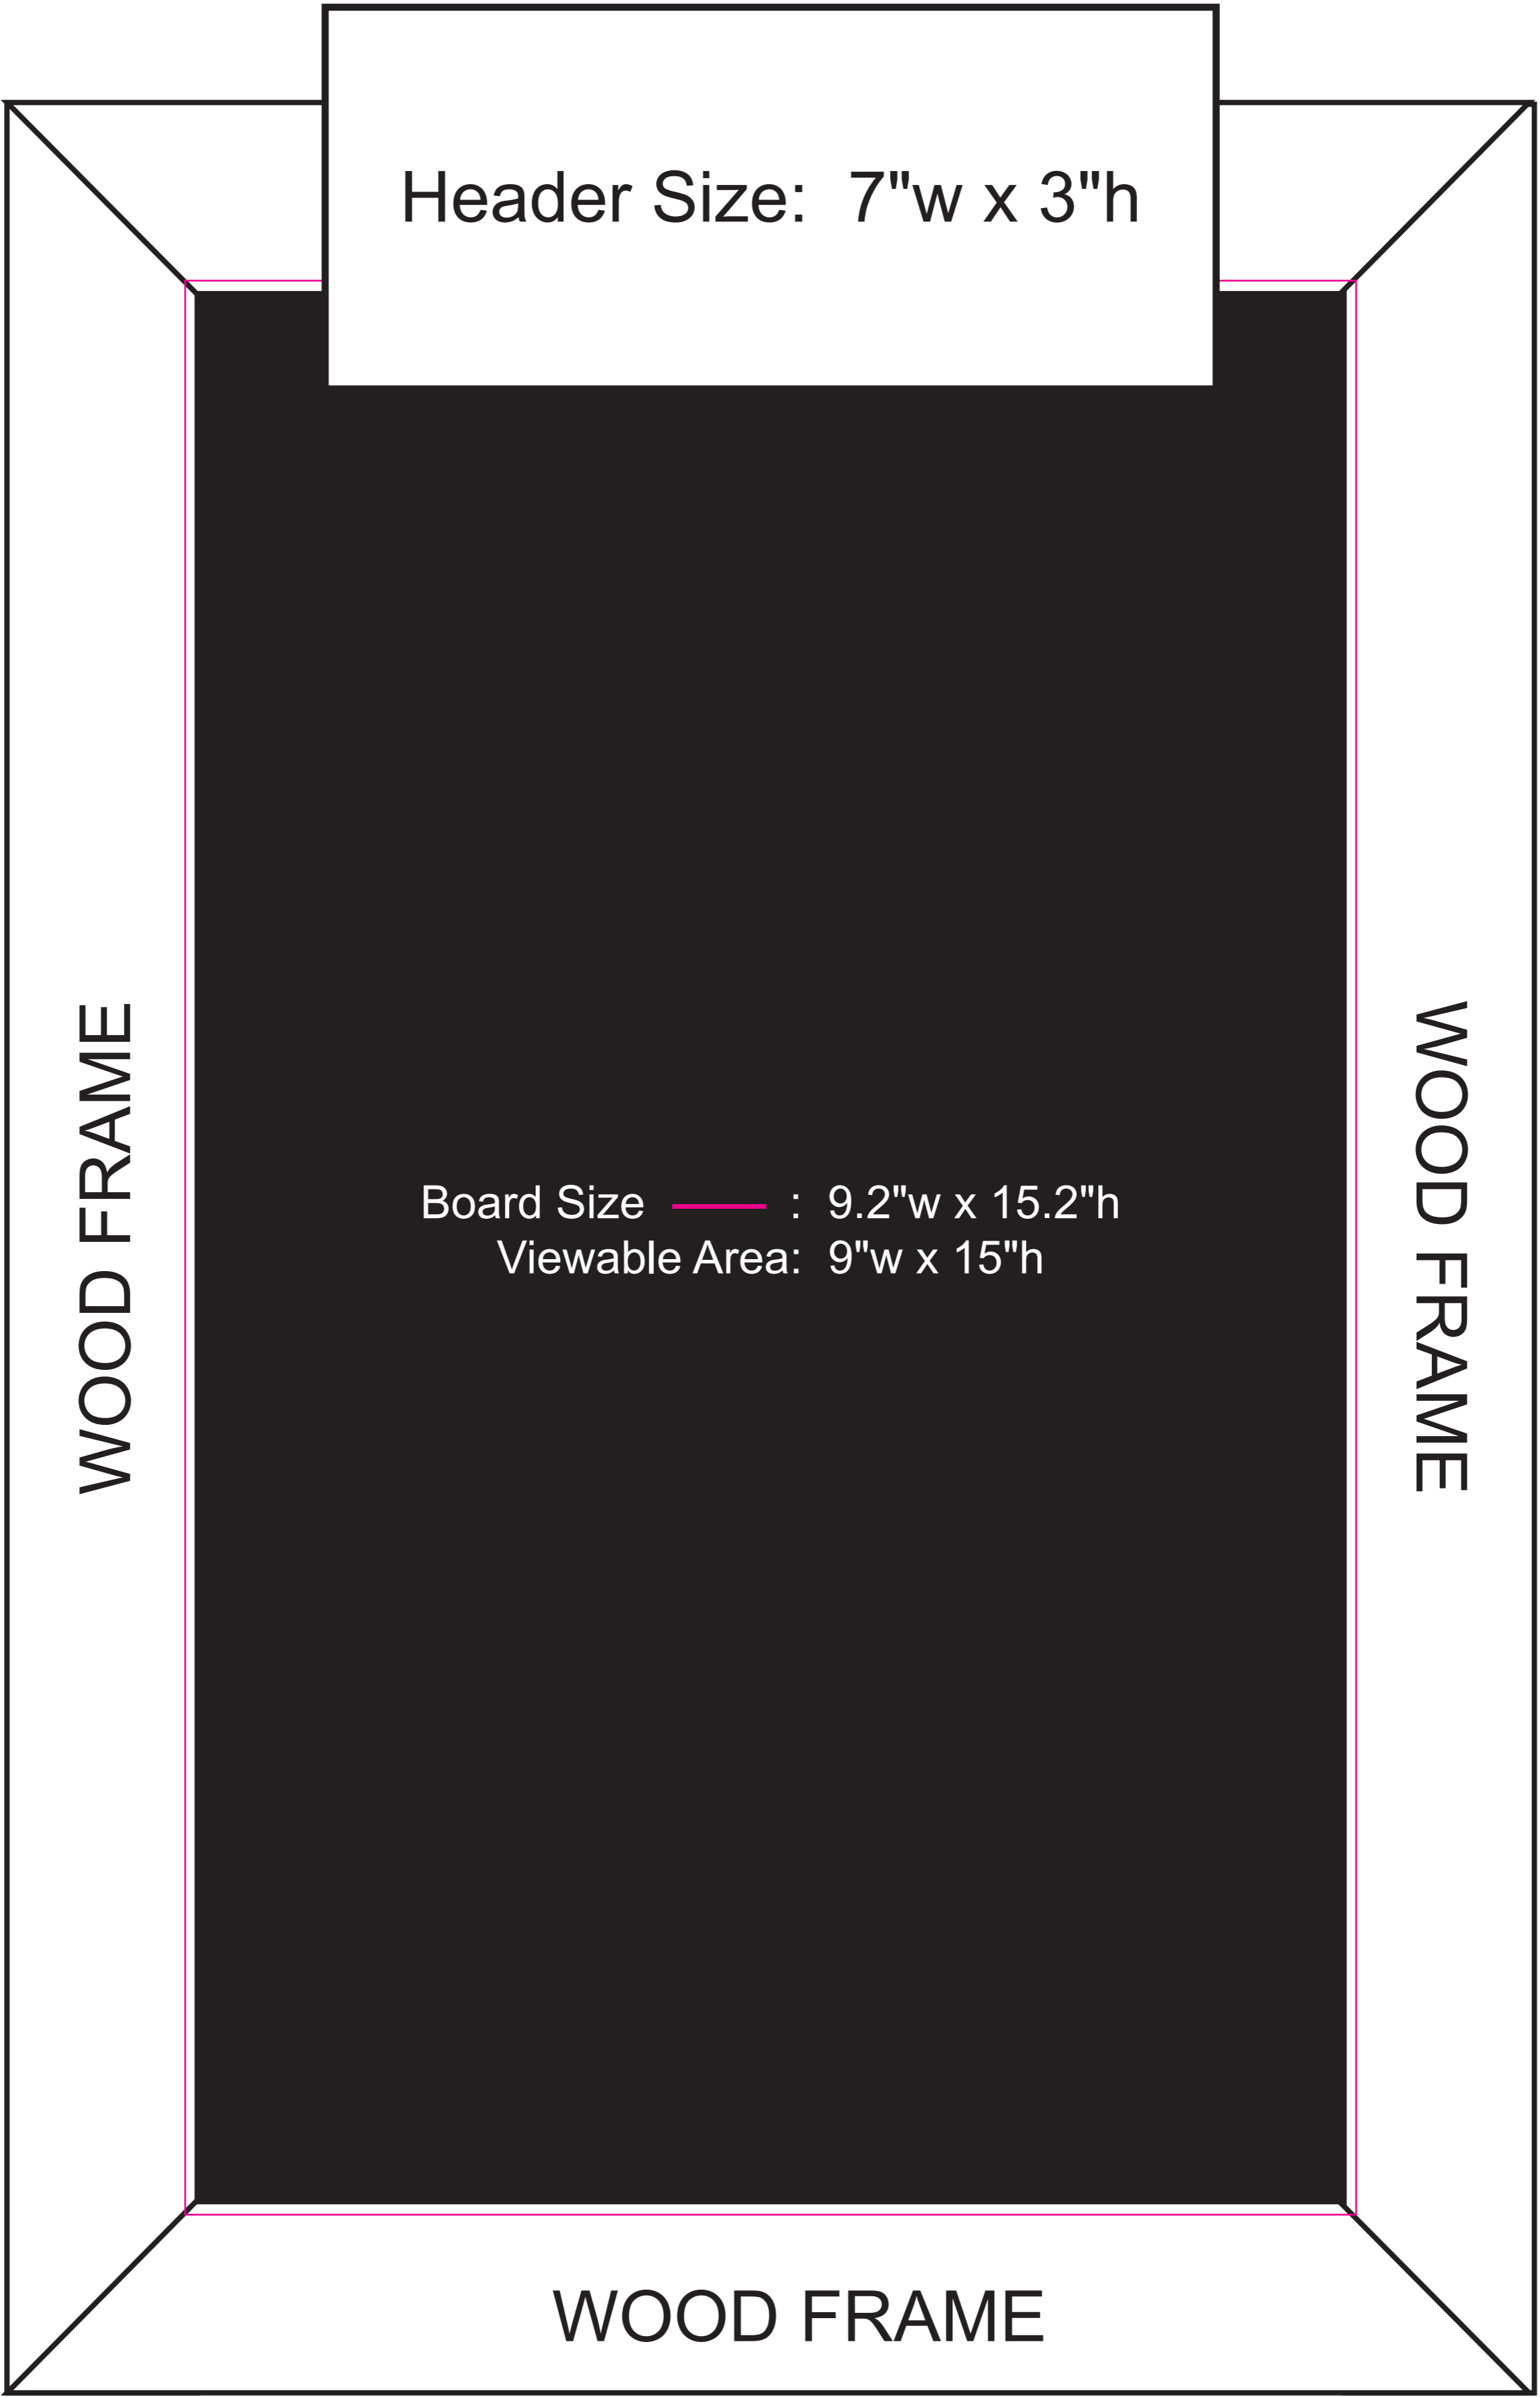

Oak Frame Wall Wet/Dry Erase Board

ARTWORK TEMPLATE

with Header

#WEFWH1218

ARTWORK SPECIFICATIONS:

Logos and typographic designs must be provided as vector formatted artwork with all text converted to outlines. Compositions using bitmaps should be clipped accordingly & submitted as a high quality pdf. Please include the root design file and assets package. *If improper artwork is submitted, additional artwork fees may incur.*