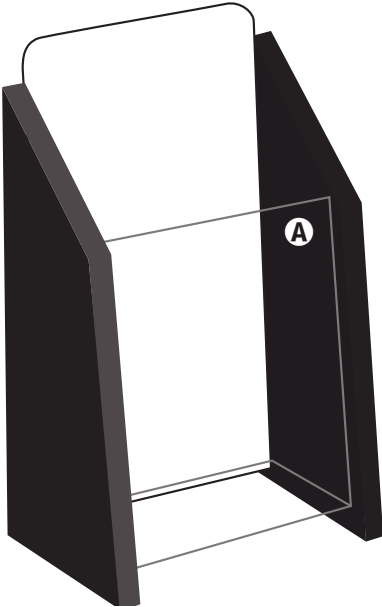

ARTWORK IMPRINT TEMPLATE

Countertop Brochure Holder, Black w/ Clear Pockets

Product #: D019331(counter) D019331W (wall)

PLEASE NOTE:
The measurements displayed on this template are approximate. The actual display may slightly vary. We recommend ordering a sample unit to work with if your imprint has very specific positioning.