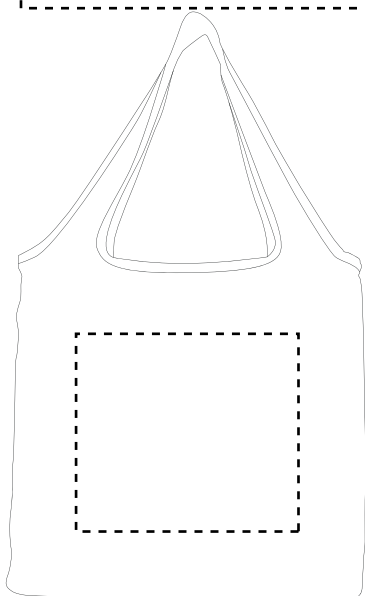

VBAG105 Foldable Cotton Tote Bag

Screen Print

Front(Standard): 9"w x 8"h (max. 2 color)

Minimum Font Size: 8 pt.

Minimum Line Weight: 1 pos / 1.5 neg

Halftones Not Available

Page 1 of 4

VBAG105 Foldable Cotton Tote Bag

Screen Print

Back(Optional, add'l charge): 9"w x 8"h (max. 2 color)

Minimum Font Size: 8 pt.

Minimum Line Weight: 1 pos / 1.5 neg

Halftones Not Available

Page 2 of 4

ART TEMPLATE

VBAG105 Foldable Cotton Tote Bag

Full Color

Front(Optional, add'l charge): 9"w x 8"h

	<u>Exterior Shape:</u>	<u>Interior Shape:</u>
Min. Font Size:	Sans 8pt./Serif 10pt./Script 12pt.	Sans 5pt./Serif 6pt./Script 8pt.
Min. Line Weight:	1 pos / .75 neg	.5 pos / .75 neg
Halftones:	Available	Available

Page 3 of 4

ART TEMPLATE

VBAG105 Foldable Cotton Tote Bag

Full Color
Back(Optional, add'l charge): 9"w x 8"h

	<u>Exterior Shape:</u>	<u>Interior Shape:</u>
Min. Font Size:	Sans 8pt./Serif 10pt./Script 12pt.	Sans 5pt./Serif 6pt./Script 8pt.
Min. Line Weight:	1 pos / .75 neg	.5 pos / .75 neg
Halftones:	Available	Available