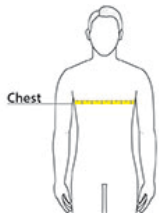

Body Length at Back: Measured from high point shoulder to finished hem at back.

Chest: Measured across the chest one inch below armhole when laid flat.

Sleeve Length from Center Back: Measure from Center Back neck to shoulder point to sleeve hem.

Pocket Height: Measure from top to bottom at center.

Pocket Width: Measure from side to side at top edge.

SPEC SHEET + MEASUREMENTS

CornerStone® Workwear Pro Long Sleeve Pocket Tee.
CS440LSP

SIZE CHARTS

	XS	S	M	L	XL	2XL	3XL	4XL
Chest	32-34	35-37	38-40	41-43	44-46	47-49	50-53	54-57

HOW TO MEASURE

CHEST WIDTH

Measure under the arm and around the fullest part of the chest with arms down, keeping tape horizontal.

COLORS

Black
PMS BLACK
C

Light Grey
PMS COOL
GRAY 6C

Metal Grey
PMS 425C

Navy
PMS 532C