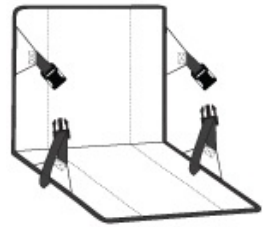

back

COLOR INFORMATION

Please note: PMS code information is shown only when an exact match is available.