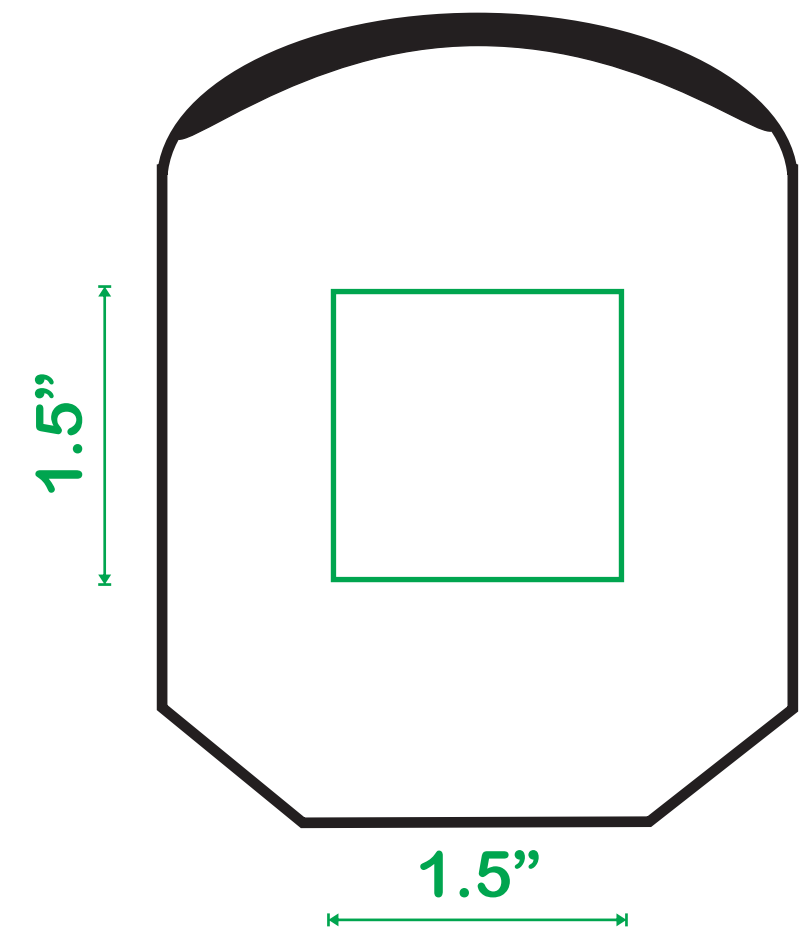

FF10 - 10" FLEXIBLE FLYER

5.25" X 5.25" DIAMETER CIRCLE

POUCH

1.5"

1.5"