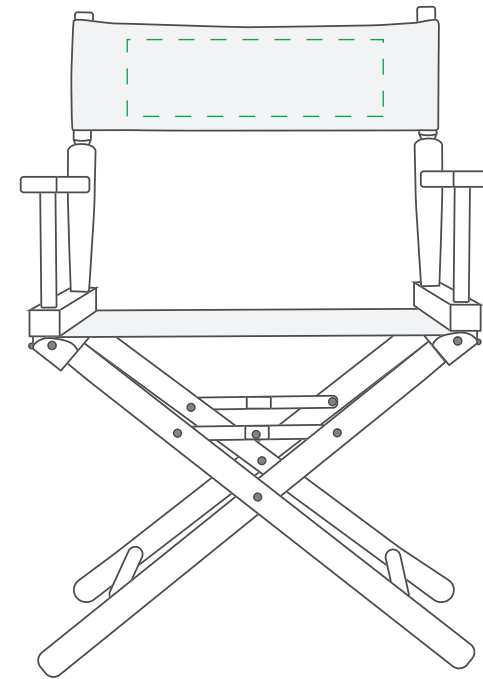

# Classic Director Chair (Low) DC001

# ART TEMPLATE

Imprint Area: 10" W x 3" H

Dotted line won't print and is just to show the imprint area. No part of the artwork will be cut off.

10"W X 3"H Shown at 50% scale

Approx Placement