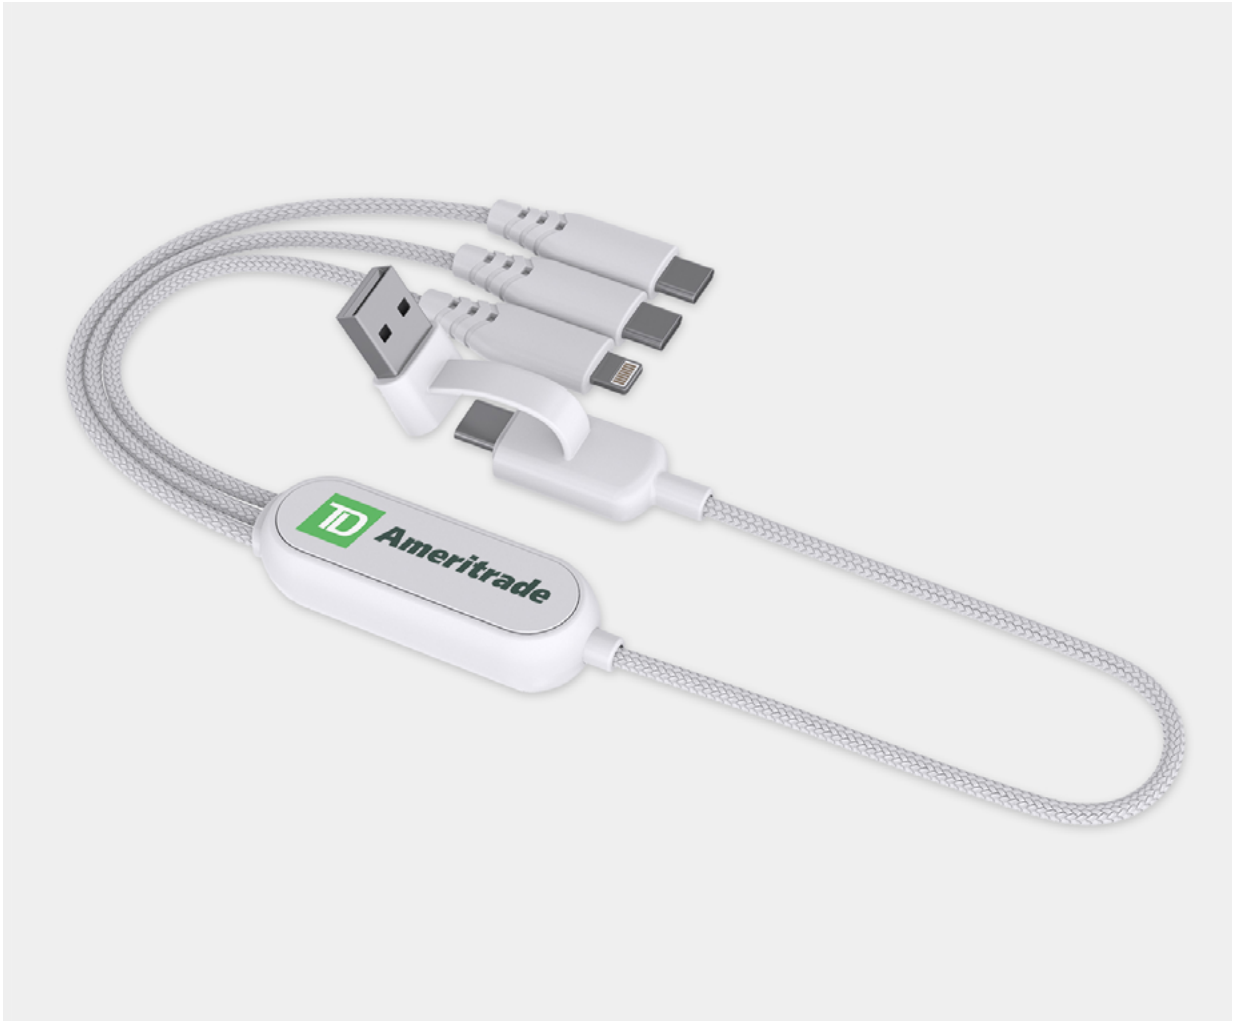

LEO CABLE

The Leo cable boasts the largest brand real estate of any multi-cable on the market! But not to be outdone by its decorative prowess, the Leo can also facilitate up to 100W of power transfer, perfect for charging compatible large electronics like laptops, tablets, and gaming consoles. Each Leo cable is packed in presentation gift box, completing this must-have tech gift that your client will use on a daily basis!

2 DAY
PRODUCTION

As low as \$15 R
Free setup + 1s/4c digital print

Features:

- DUAL USB-C & USB-A INPUT
- 1 X USB-C OUTPUT ADAPTER (100W)
- 1 X USB-C OUTPUT (10W)
- 1 X LIGHTNING ADAPTER (10W)
- 16" CABLE LENGTH