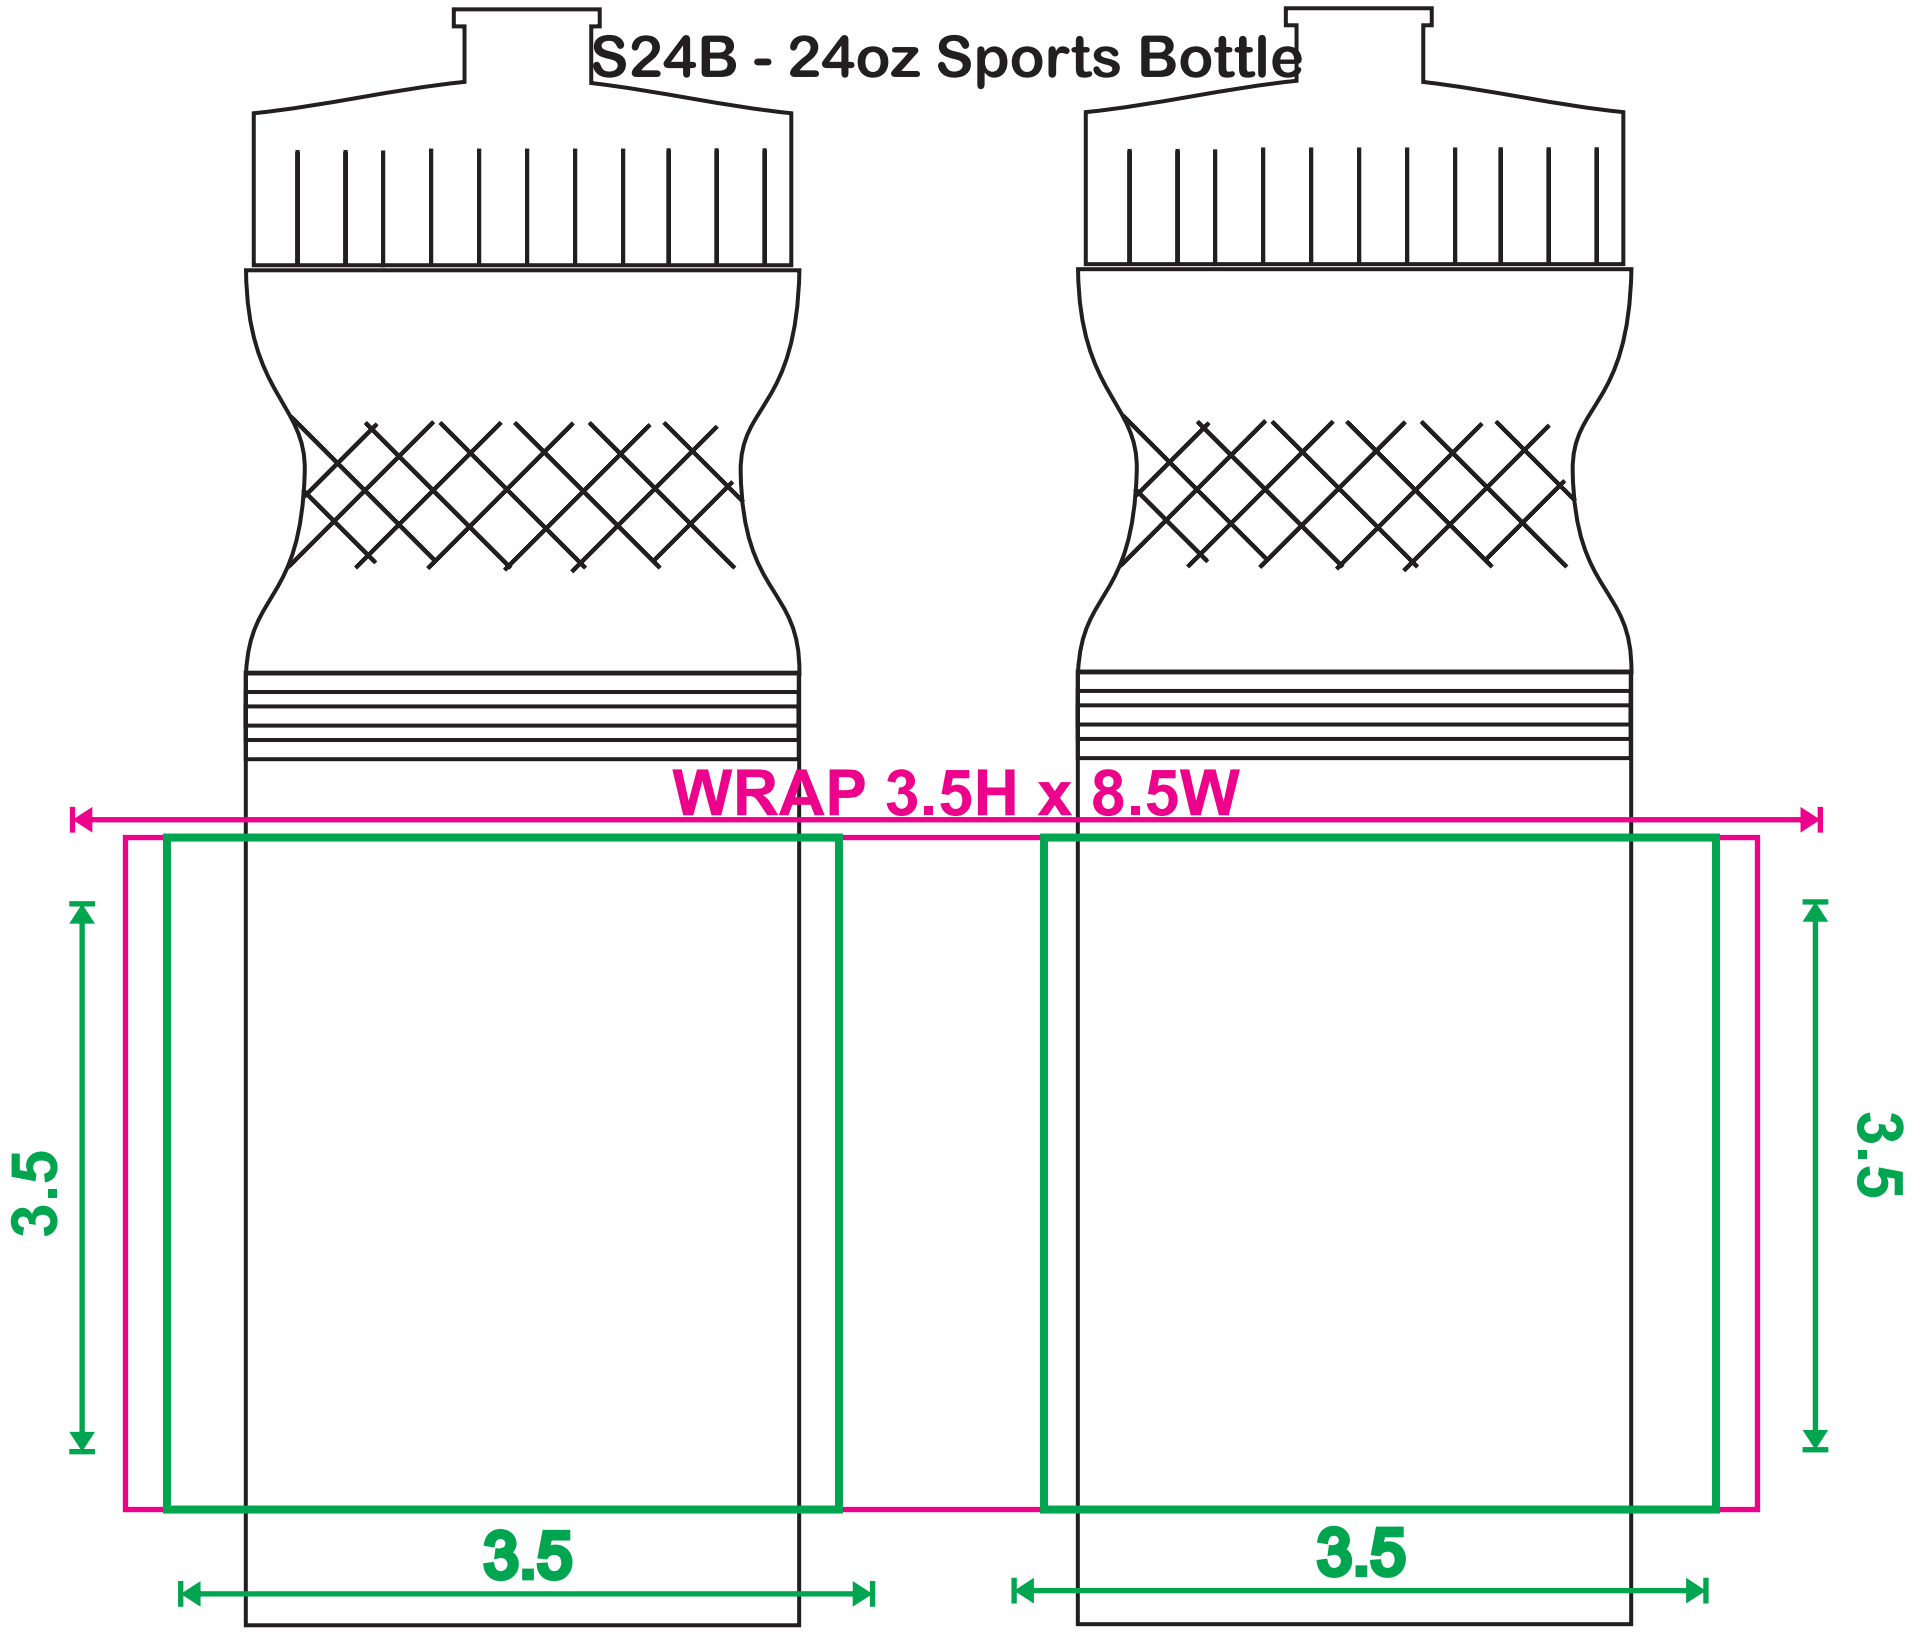

S24B - 24oz Sports Bottle

WRAP 3.5H x 8.5W

3.5

3.5

3.5

3.5