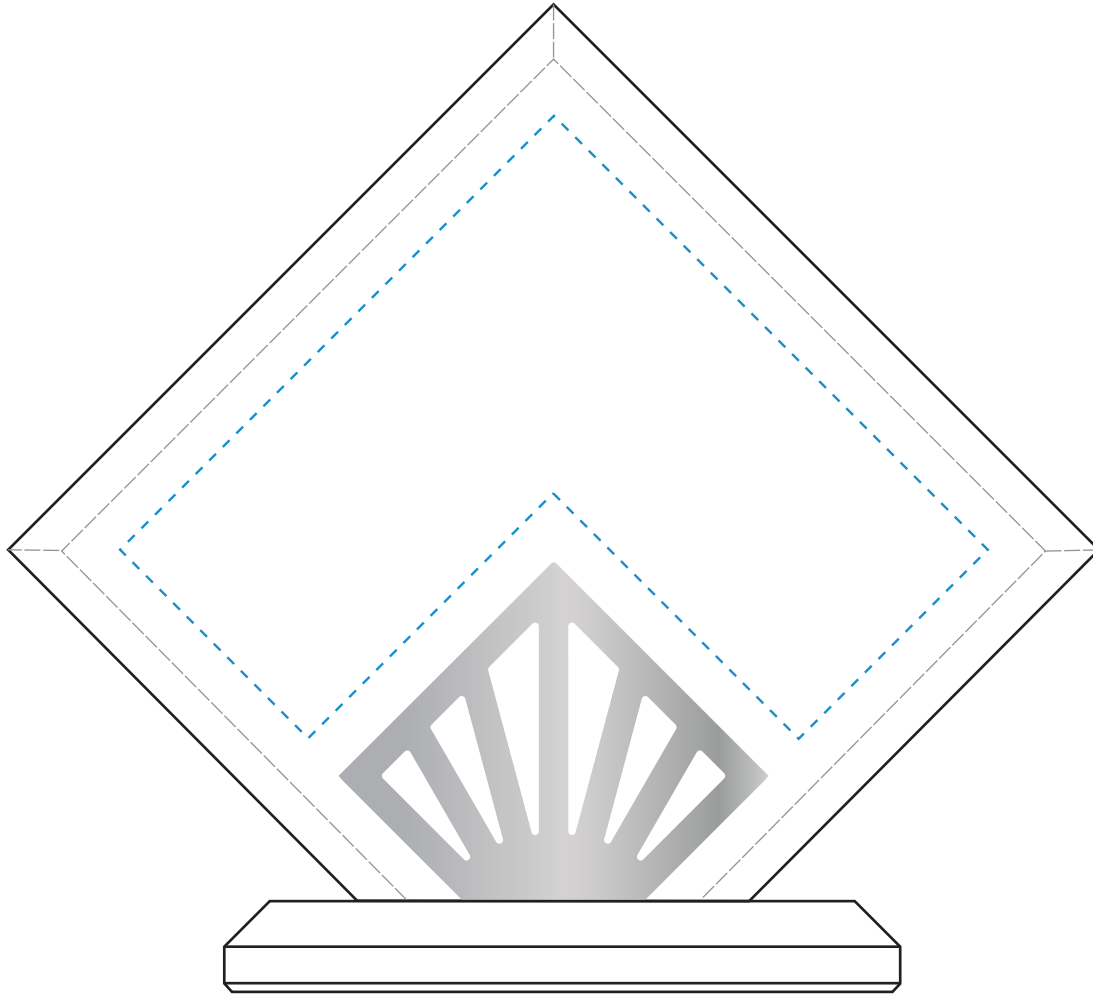

Standard Etch: Reverse

4170 CROSBY SQUARE 5"

Blue line represents the max image area.

ACCENT SILVER
Standard Etch: Reverse

4170 CROSBY SQUARE 5"
X3013SILVER

Blue line represents the max image area.

ACCENT GOLD
Standard Etch: Reverse

4170 CROSBY SQUARE 5"
X3013GOLD

Blue line represents the max image area.