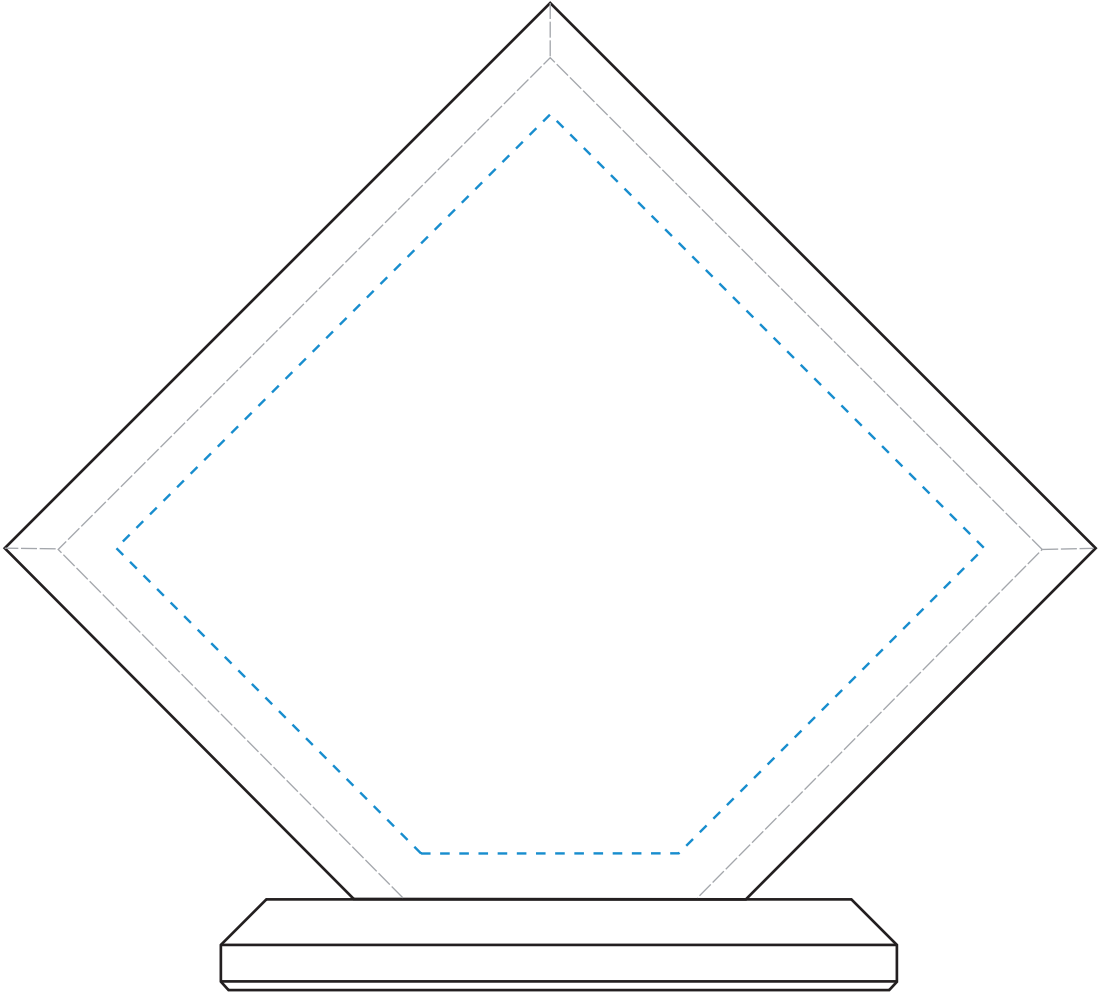

Standard Etch: Reverse

4170 CROSBY SQUARE 5"

Blue line represents the max image area.

ACCENT SILVER
Standard Etch: Reverse

4170 CROSBY SQUARE 5"
X3013SILVER

Blue line represents the max image area.

ACCENT GOLD
Standard Etch: Reverse

4170 CROSBY SQUARE 5"
X3013GOLD

Blue line represents the max image area.